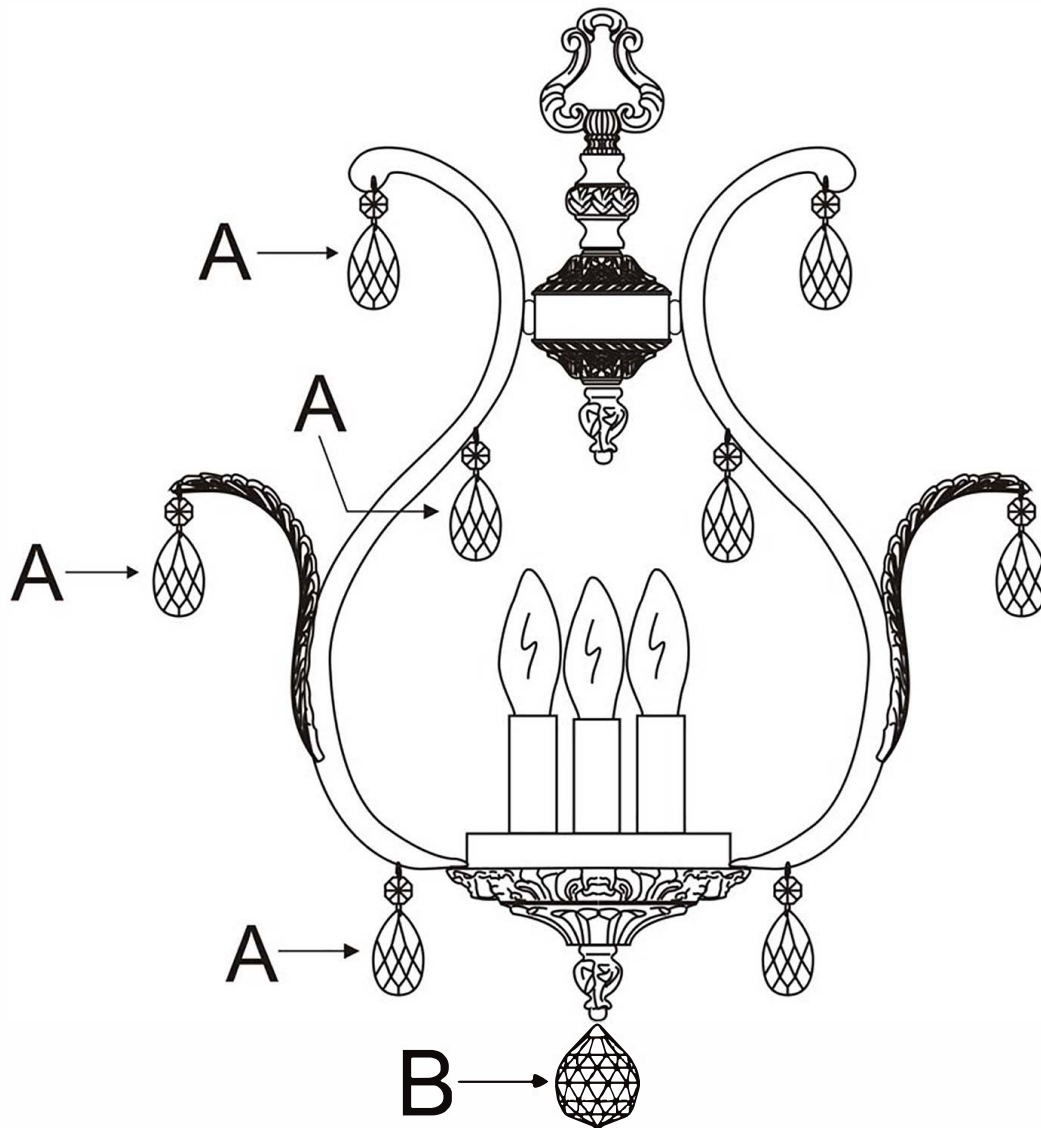

# CRYST RAMA

1958

95 Cantiague Rock Road, Westbury NY 11590

ph:516.931.9090 fax: 516. 931.1254

info@crystorama.com www.crystorama.com

**MODEL#:5560**

**ASSEMBLY AND DRESSING INSTRUCTIONS**

**WARNING:**  
Electrical Danger Turn Power Off

All electrical components must be installed by a licensed electrician in accordance with the National Electric Code and the appropriate local electrical codes.

For Ceiling.

For Hanging.

A =  (14mm+50mm) \* 20sets