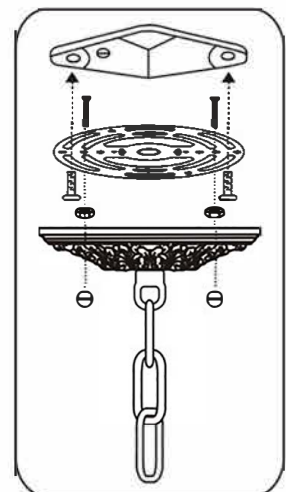

All electrical components must be installed by a licensed electrician in accordance with the National Electric Code and the appropriate local electrical codes.

For Ceiling.

For Hanging.

A =  (14mm+50mm) \* 20sets

B =  40mm \* 1sets

You will need 3 - Cand.Bulb  
40 Watts Recommended  
60 Watts Max  
Bulb not included.