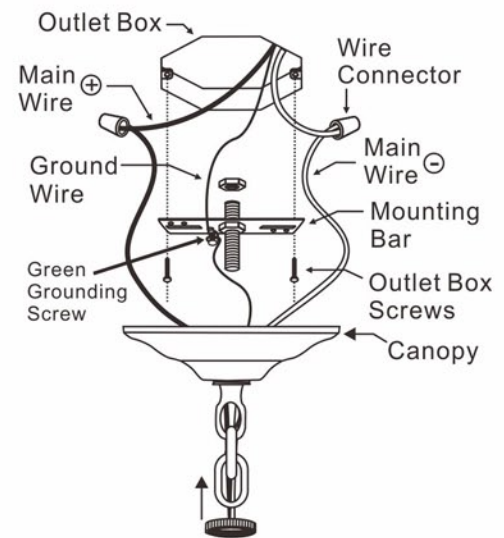

Electrical Danger

Turn Power Off

All electrical components must be installed by a licensed electrician in accordance with the National Electric Code and the appropriate local electrical codes.

1 Bbobèche With (5)"A" Trim

The Bbobèche With (4)"B" Trim

A=  (14mm+38mm)x25 sets

B=  (14mm+50mm)x8 sets

C=  (14mm+30mm)x1 set

You will need 4 - Cand. Bulb
40 Watts Recommended
60 Watts Max
Bulb not included.