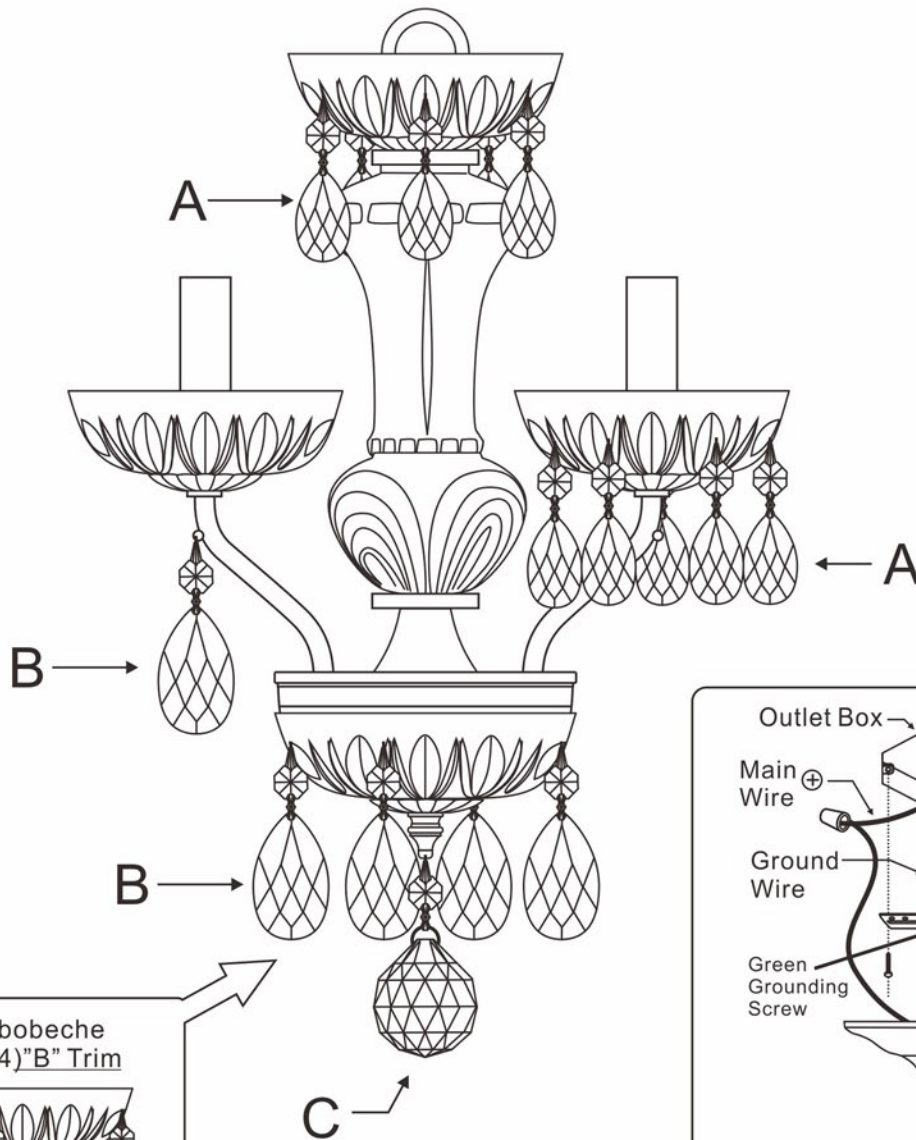

Electrical Danger

Turn Power Off

All electrical components must be installed by a licensed electrician in accordance with the National Electric Code and the appropriate local electrical codes.

1 Bbobèche With (5)"A" Trim

The Bbobèche With (4)"B" Trim

A=  (14mm+38mm)x25 sets

B=  (14mm+50mm)x8 sets

C=  (14mm+30mm)x1 set

You will need 4 - Cand. Bulb
40 Watts Recommended
60 Watts Max
Bulb not included.