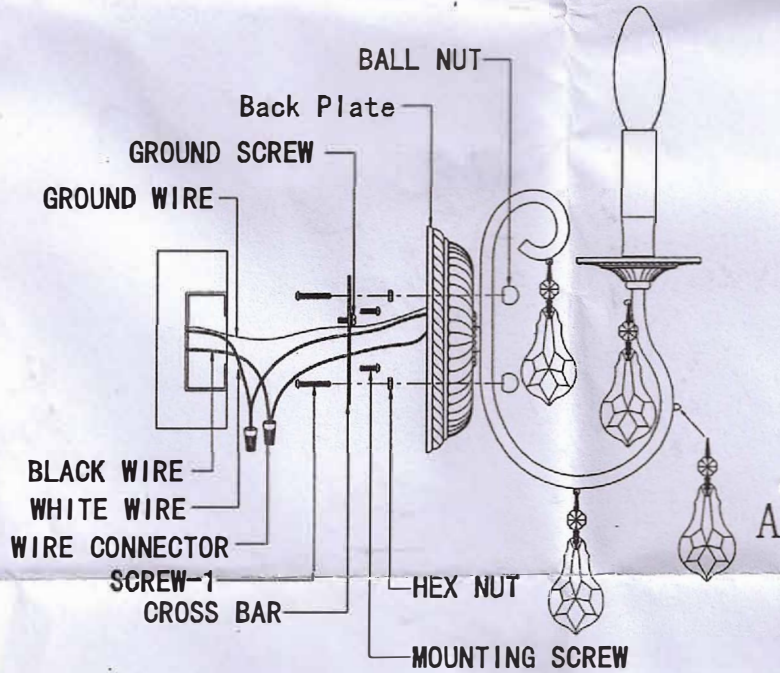

CRYSTORAMA

1958
 95 Cantiague Rock Road, Westbury NY 11590
 ph:516.931.9090 fax:516.931.1254
 info@crystorama.com www.crystorama.com

MODEL#:5011 ASSEMBLY AND DRESSING INSTRUCTIONS

All electrical components must be installed by a licensed electrician in accordance with the National Electric Code and the appropriate local electrical codes.

A= (1X63mm Pendant+1X14mm Jewels)*4pcs