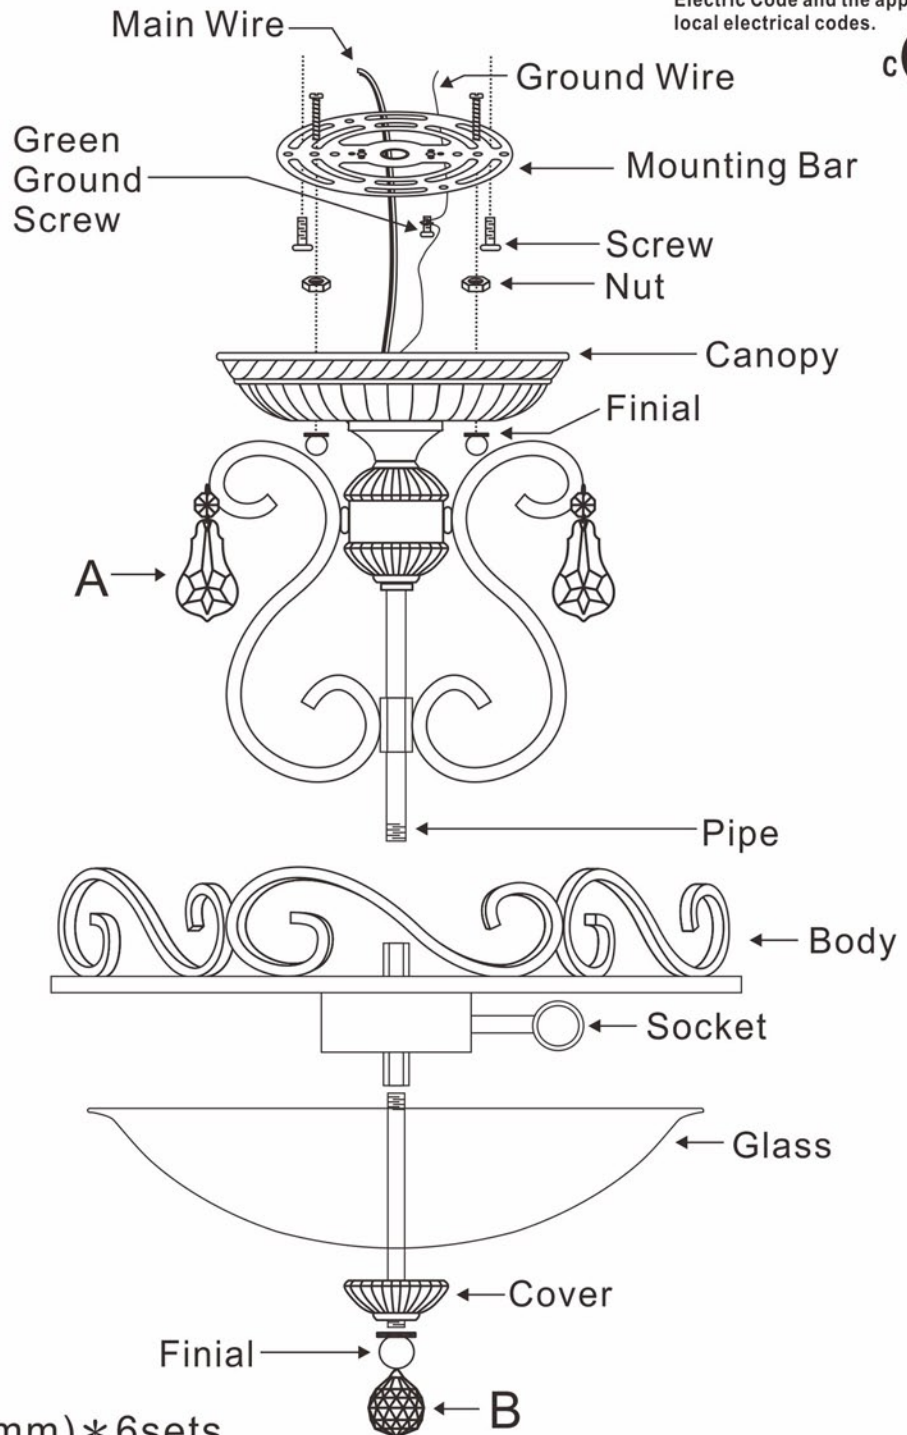

Electrical Danger

Turn Power Off

All electrical components must be installed by a licensed electrician in accordance with the National Electric Code and the appropriate local electrical codes.

You will need 3 - Cand. Bulb
40 Watts Recommended
60 Watts Max
Bulb not included.

A=  (14mm+63mm)*6sets

B=  (30mm Ball)*1pc