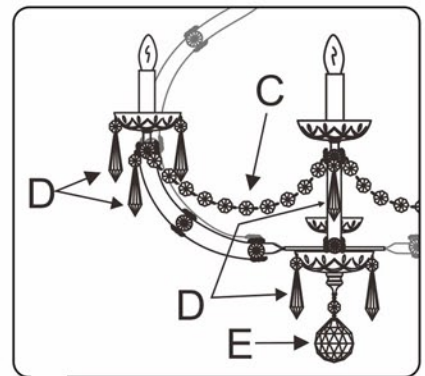

CRYST RAMA

1958

95 Cantiague Rock Road, Westbury NY 11590
ph: 516.931.9090 fax: 516.931.1254
info@crystorama.com www.crystorama.com

MODEL#:4473 (CONVERTIBLE) ASSEMBLY AND DRESSING INSTRUCTIONS

WARNING:

Electrical Danger Turn Power Off

All electrical components must be installed by a licensed electrician in accordance with the National Electric Code and the appropriate local electrical codes.

1 Bobeche with 4 **D** Trim.

For Ceiling.