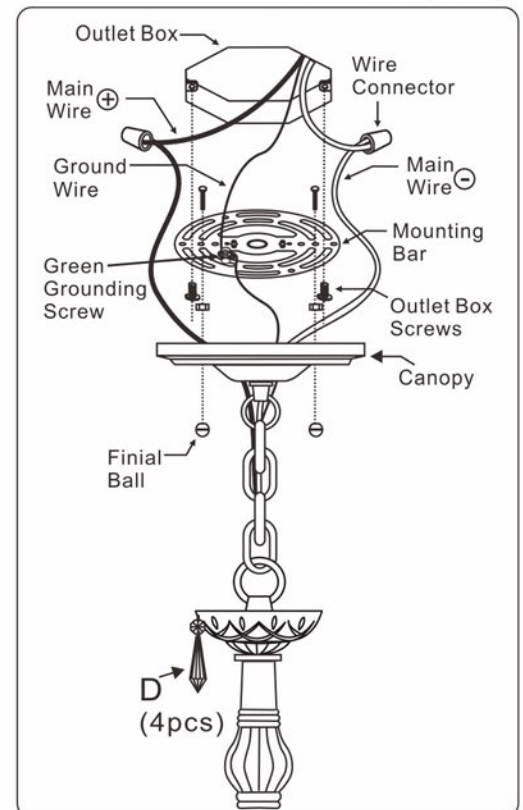

## MODEL#:4473 (CONVERTIBLE) ASSEMBLY AND DRESSING INSTRUCTIONS

**WARNING:**

Electrical Danger Turn Power Off

All electrical components must be installed by a licensed electrician in accordance with the National Electric Code and the appropriate local electrical codes.

1 Bobeche with 4 **D** Trim.

### For Hanging

You will need 4 - Cand. Bulb  
 40 Watts Recommended  
 60 Watts Max  
 Bulb not included.

- A= (14mmx7pcs)x3sets
- B= (14mmx12pcs)x6sets
- C= (14mmx8pcs)x6sets
- D= (14mm+38mm)x29sets  
(Included Hanging.)
- E= (14mm+40mm)x1set