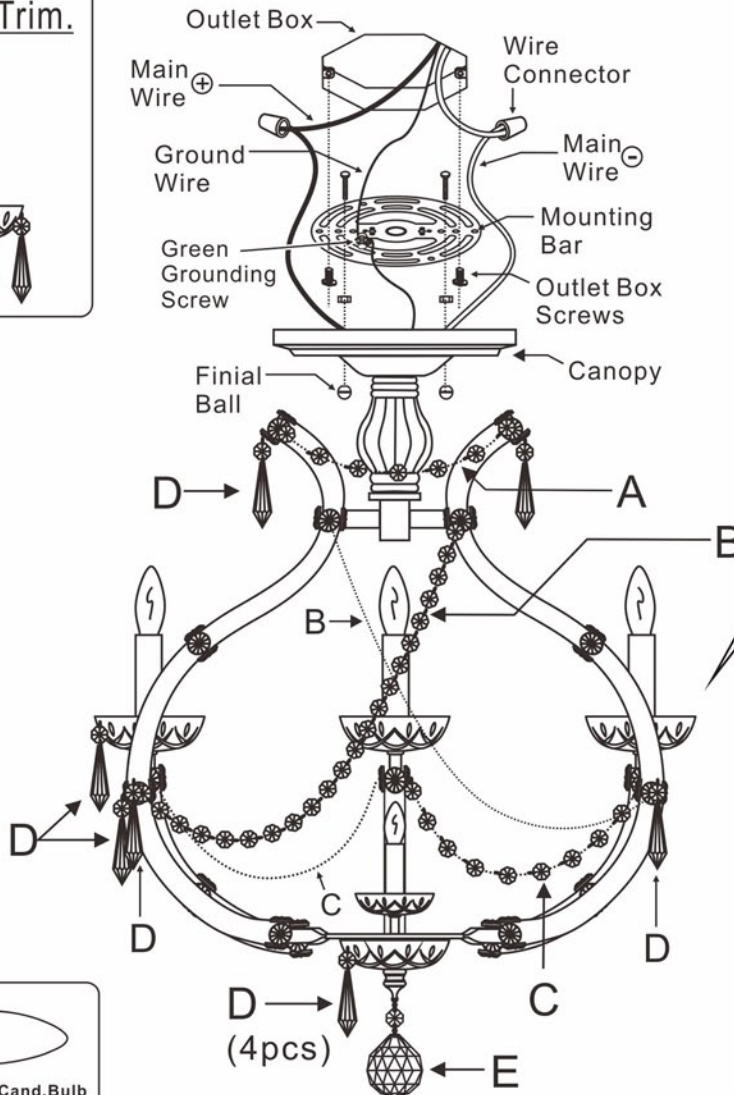

## MODEL#:4473 (CONVERTIBLE) ASSEMBLY AND DRESSING INSTRUCTIONS

**WARNING:**

Electrical Danger Turn Power Off

All electrical components must be installed by a licensed electrician in accordance with the National Electric Code and the appropriate local electrical codes.

1 Bobeche with 4 **D** Trim.

### For Ceiling.

### For Hanging

You will need 4 - Cand. Bulb  
 40 Watts Recommended  
 60 Watts Max  
 Bulb not included.

- A= (14mmx7pcs)x3sets
- B= (14mmx12pcs)x6sets
- C= (14mmx8pcs)x6sets
- D= (14mm+38mm)x29sets  
(Included Hanging.)
- E= (14mm+40mm)x1set