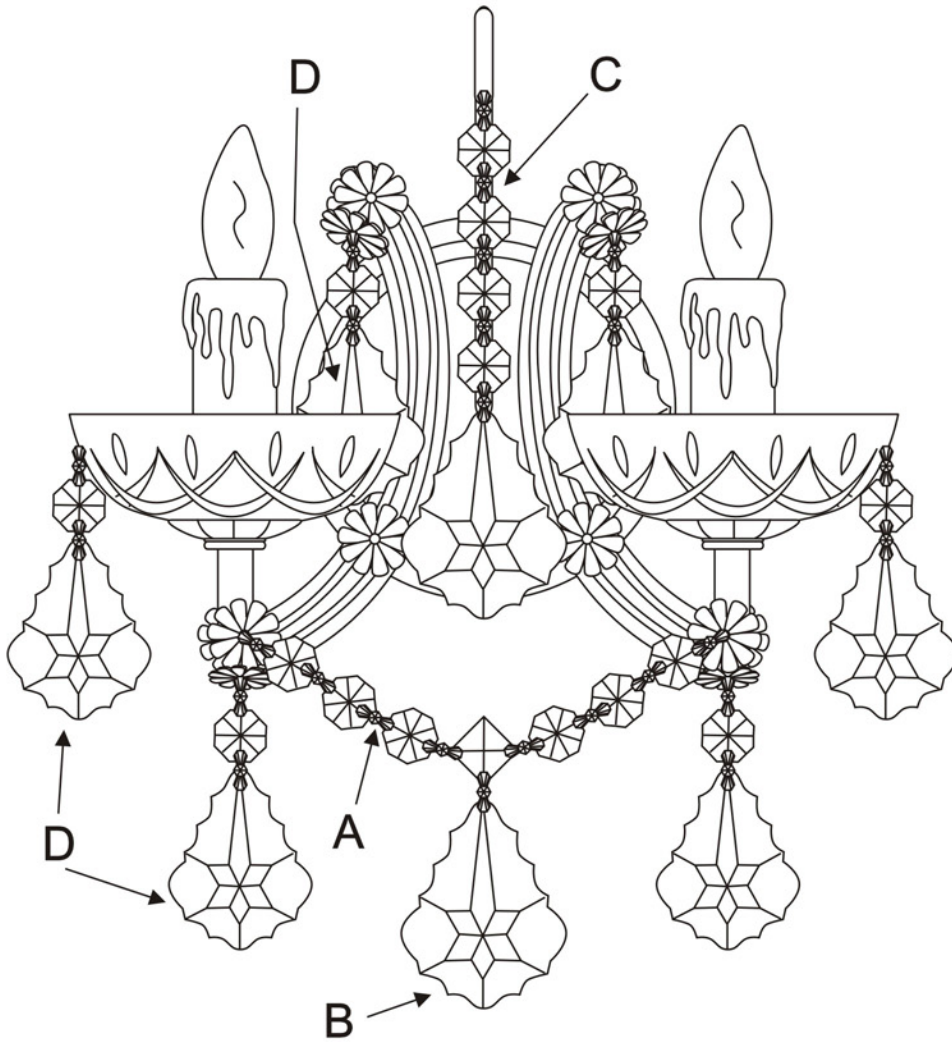

A=  (6 Jewels Strand + 1 Square 3 Holes) \* 1pc

B=  (20/64-2.5" --No Jewels) \* 1pc

C=  (4 Jewels + 1x 20/64-2.5" ) \* 1pc

D=  (20/50-2" ) \* 12pcs

You will need 2 - Cand. Bulb  
40 Watts Recommended  
60 Watts Max  
Bulb not included.