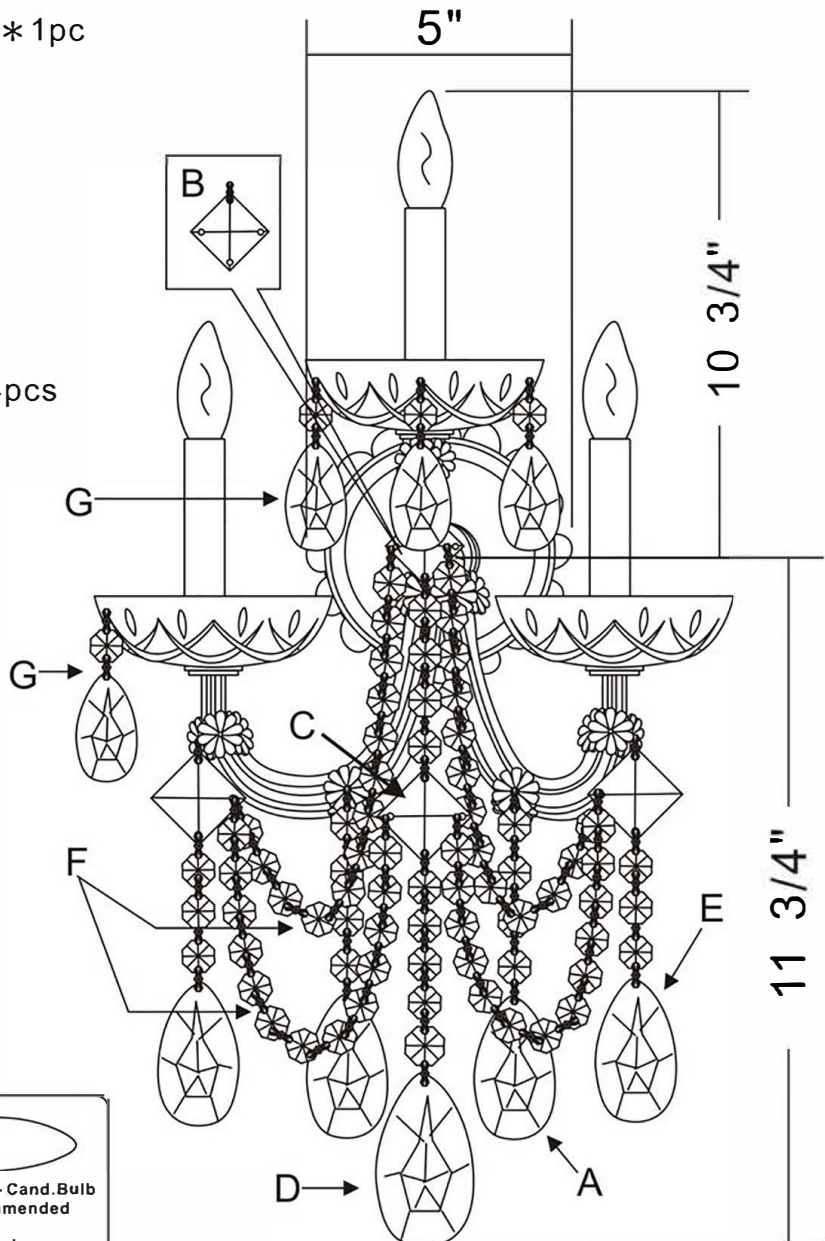

## MODEL#:4423 ASSEMBLY AND DRESSING INSTRUCTIONS

All electrical components must be installed by a licensed electrician in accordance with the National Electric Code and the appropriate local electrical codes.

(27/76-3" + 4 Jewels)\*2pcs

(1 Square 4 Holes)\*1pc

(1 Square 4 Holes + 4 Jewels)\*1pc

(27/87-3" + 22mm Jewel x 1 + 14mm Jewels x 4)\*1pc

(27/76-3" + 1 Square 3 Holes + 3 Jewels)\*2pcs

(13 Jewels Strand)\*4pcs

(27/50-2" ) \* 12pcs

1 Bobeche  
with 4 **G** Trim.

You will need 3 - Cand. Bulb  
40 Watts Recommended  
60 Watts Max  
Bulb not included.