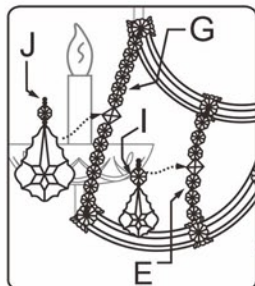

### ASSEMBLY AND DRESSING INSTRUCTIONS

WARNING:

Electrical Danger

Turn Power Off

All electrical components must be installed by a licensed electrician in accordance with the National Electric Code and the appropriate local electrical codes.

1 Bobèche With (5) "H" Trim.

(5 Jewels + 40mm Ball) x 1set.

(3 Jewels + 20/63-2.5") x 4sets.

(6 Jewels + 20/63-2.5") x 4sets.

(20/50-2") x 45sets.

(8 Jewels Strand + 14mm with 3 Holes) x 8sets.

(20/63-2.5") x 24sets.

(4 Jewels Strand + 14mm with 3 Holes) x 8sets.

(20/76-3") x 16sets.

(6 Jewels Strand + 14mm with 3 Holes) x 4sets.

(2 Jewels + 20/63-2.5") x 8sets.

(10 Jewels Strand + 14mm with 3 Holes) x 12sets.

(20/63-2.5") x 4 sets.