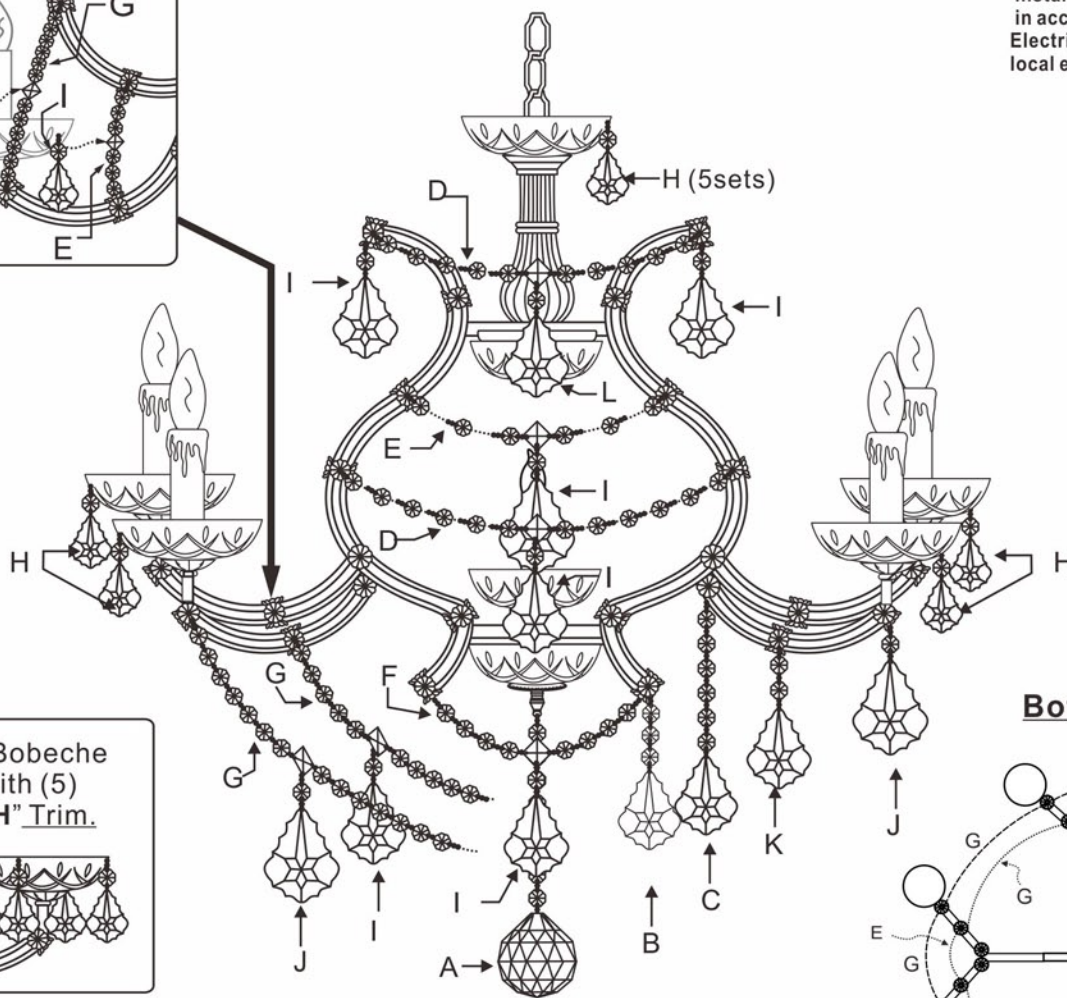

## ASSEMBLY AND DRESSING INSTRUCTIONS

WARNING:

Electrical Danger

Turn Power Off

All electrical components must be installed by a licensed electrician in accordance with the National Electric Code and the appropriate local electrical codes.

1 Bobeche With (5) "H" Trim.

### Bottom View

(5 Jewels + 40mm Ball) x 1set.

(3 Jewels + 20/63-2.5") x 4sets.

(6 Jewels + 20/63-2.5") x 4sets.

(20/50-2") x 45sets.

(8 Jewels Strand + 14mm with 3 Holes) x 8sets.

(20/63-2.5") x 24sets.

(4 Jewels Strand + 14mm with 3 Holes) x 8sets.

(20/76-3") x 16sets.

(6 Jewels Strand + 14mm with 3 Holes) x 4sets.

(2 Jewels + 20/63-2.5") x 8sets.

(10 Jewels Strand + 14mm with 3 Holes) x 12sets.

(20/63-2.5") x 4 sets.