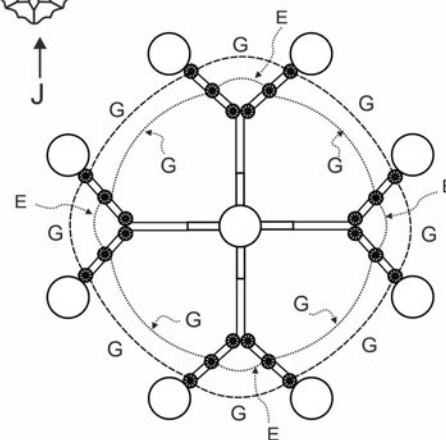

## ASSEMBLY AND DRESSING INSTRUCTIONS

WARNING:

Electrical Danger

Turn Power Off

All electrical components must be installed by a licensed electrician in accordance with the National Electric Code and the appropriate local electrical codes.

1 Bobeche With (5) "H" Trim.

### Bottom View

(5 Jewels + 40mm Ball) x 1set.

(3 Jewels + 20/63-2.5") x 4sets.

(6 Jewels + 20/63-2.5") x 4sets.

(20/50-2") x 45sets.

(8 Jewels Strand + 14mm with 3 Holes) x 8sets.

(20/63-2.5") x 24sets.

(4 Jewels Strand + 14mm with 3 Holes) x 8sets.

(20/76-3") x 16sets.

(6 Jewels Strand + 14mm with 3 Holes) x 4sets.

(2 Jewels + 20/63-2.5") x 8sets.

(10 Jewels Strand + 14mm with 3 Holes) x 12sets.

(20/63-2.5") x 4 sets.