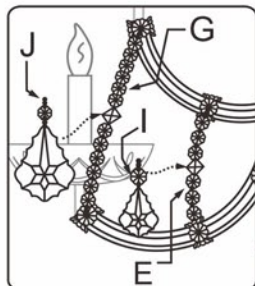

## ASSEMBLY AND DRESSING INSTRUCTIONS

WARNING:

Electrical Danger

Turn Power Off

All electrical components must be installed by a licensed electrician in accordance with the National Electric Code and the appropriate local electrical codes.

1 Bobeche With (5) "H" Trim.

(5 Jewels + 40mm Ball) x 1set.

(3 Jewels + 20/63-2.5") x 4sets.

(6 Jewels + 20/63-2.5") x 4sets.

(20/50-2") x 45sets.

(8 Jewels Strand + 14mm with 3 Holes) x 8sets.

(20/63-2.5") x 24sets.

(4 Jewels Strand + 14mm with 3 Holes) x 8sets.

(20/76-3") x 16sets.

(6 Jewels Strand + 14mm with 3 Holes) x 4sets.

(2 Jewels + 20/63-2.5") x 8sets.

(10 Jewels Strand + 14mm with 3 Holes) x 12sets.

(20/63-2.5") x 4 sets.