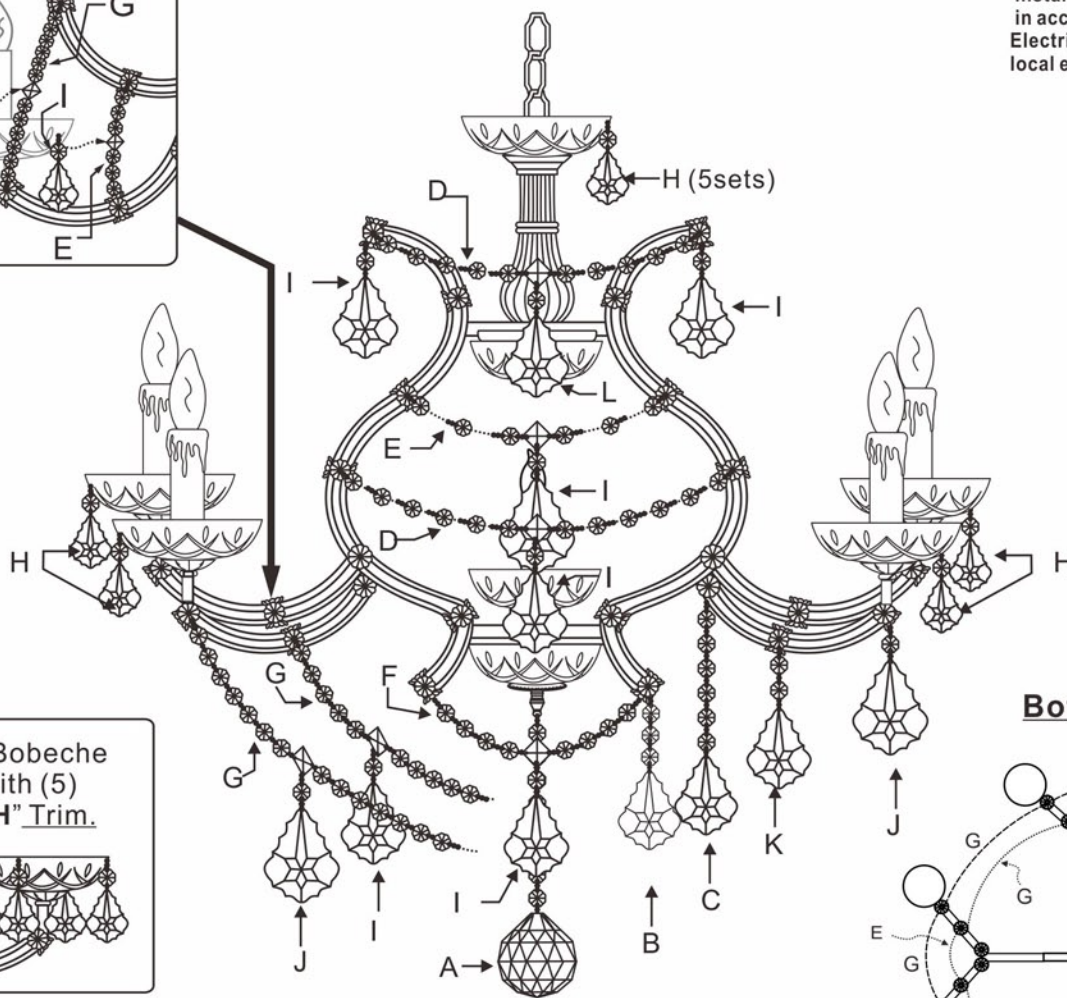

## ASSEMBLY AND DRESSING INSTRUCTIONS

WARNING:

Electrical Danger

Turn Power Off

All electrical components must be installed by a licensed electrician in accordance with the National Electric Code and the appropriate local electrical codes.

1 Bobeche With (5) "H" Trim.

(5 Jewels + 40mm Ball) x 1set.

(3 Jewels + 20/63-2.5") x 4sets.

(6 Jewels + 20/63-2.5") x 4sets.

(20/50-2") x 45sets.

(8 Jewels Strand + 14mm with 3 Holes) x 8sets.

(20/63-2.5") x 24sets.

(4 Jewels Strand + 14mm with 3 Holes) x 8sets.

(20/76-3") x 16sets.

(6 Jewels Strand + 14mm with 3 Holes) x 4sets.

(2 Jewels + 20/63-2.5") x 8sets.

(10 Jewels Strand + 14mm with 3 Holes) x 12sets.

(20/63-2.5") x 4 sets.