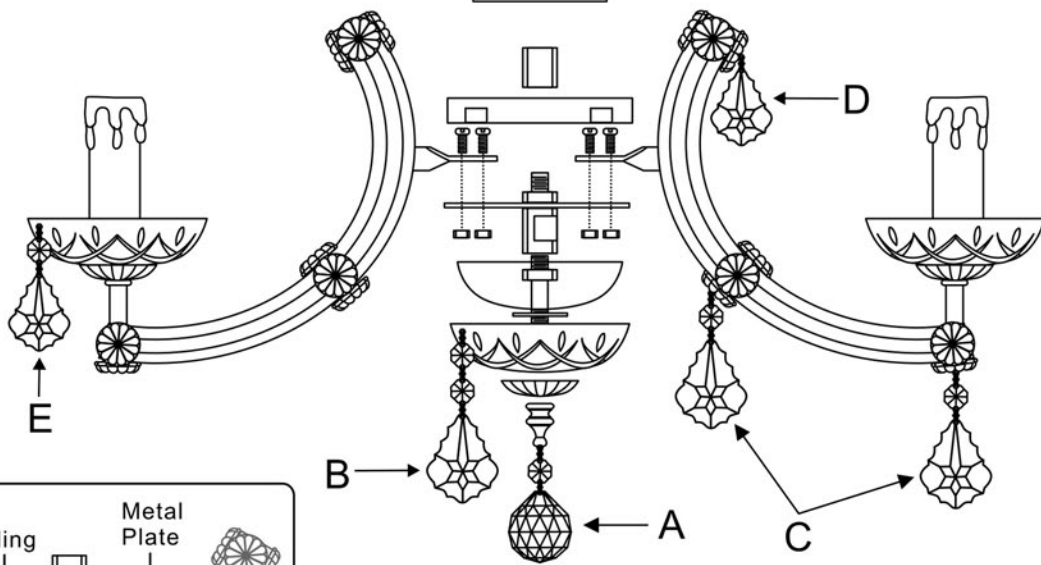

CRYST RAMA

1958

95 Cantiague Rock Road, Westbury NY 11590

ph:516.931.9090 fax: 516. 931.1254

info@crystorama.com www.crystorama.com

MODEL#:4376-MWP ASSEMBLY AND DRESSING INSTRUCTIONS

WARNING:

Electrical Danger Turn Power Off

All electrical components must be installed by a licensed electrician in accordance with the National Electric Code and the appropriate local electrical codes.

You will need 5 - Cand. Bulb
40 Watts Recommended
60 Watts Max
Bulb not included.

- A= (1x40mm Ball + 1 Jewels)* 1pc
- B= (20/50-2" + 2 Jewels)*10pcs
- C= (20/64-2.5")* 10pcs
- D= (20/50-2" No Jewel)* 5pcs
- E= (20/50-2")* 20pcs