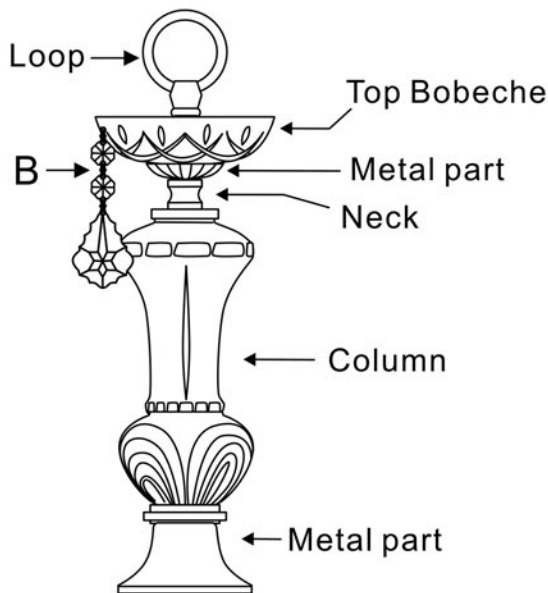

CRYST RAMA

1958

95 Cantiague Rock Road, Westbury NY 11590

ph:516.931.9090 fax: 516. 931.1254

info@crystorama.com www.crystorama.com

MODEL#:4376-MWP ASSEMBLY AND DRESSING INSTRUCTIONS

WARNING:

Electrical Danger Turn Power Off

All electrical components must be installed by a licensed electrician in accordance with the National Electric Code and the appropriate local electrical codes.

You will need 5 - Cand. Bulb
40 Watts Recommended
60 Watts Max
Bulb not included.