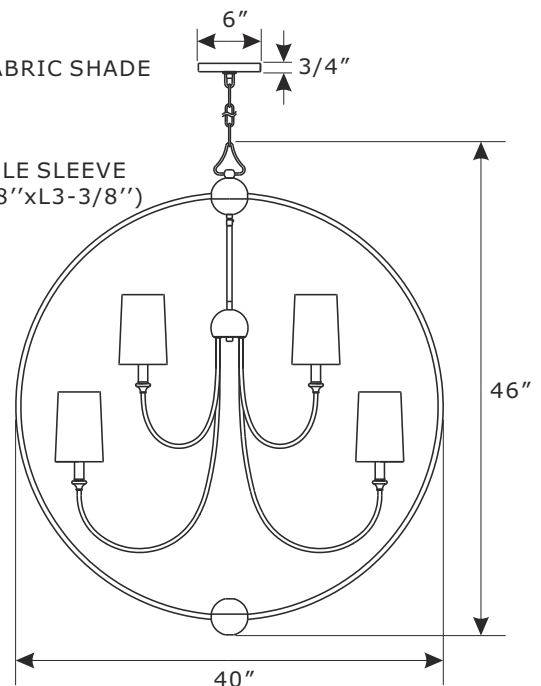

## MODEL #: 2246-PN ASSEMBLY INSTRUCTIONS

**⚠ WARNING:** This product can expose you to Lead which is known to the state of California to cause cancer and/or birth defects or reproductive harm. For more information go to [www.P65Warnings.ca.gov](http://www.P65Warnings.ca.gov)

TOTAL OF 8 FABRIC SHADES INCLUDED

SPREAD THE FIXTURE ARM AND ARM RING TO A SUITABLE POSITION

2018-08