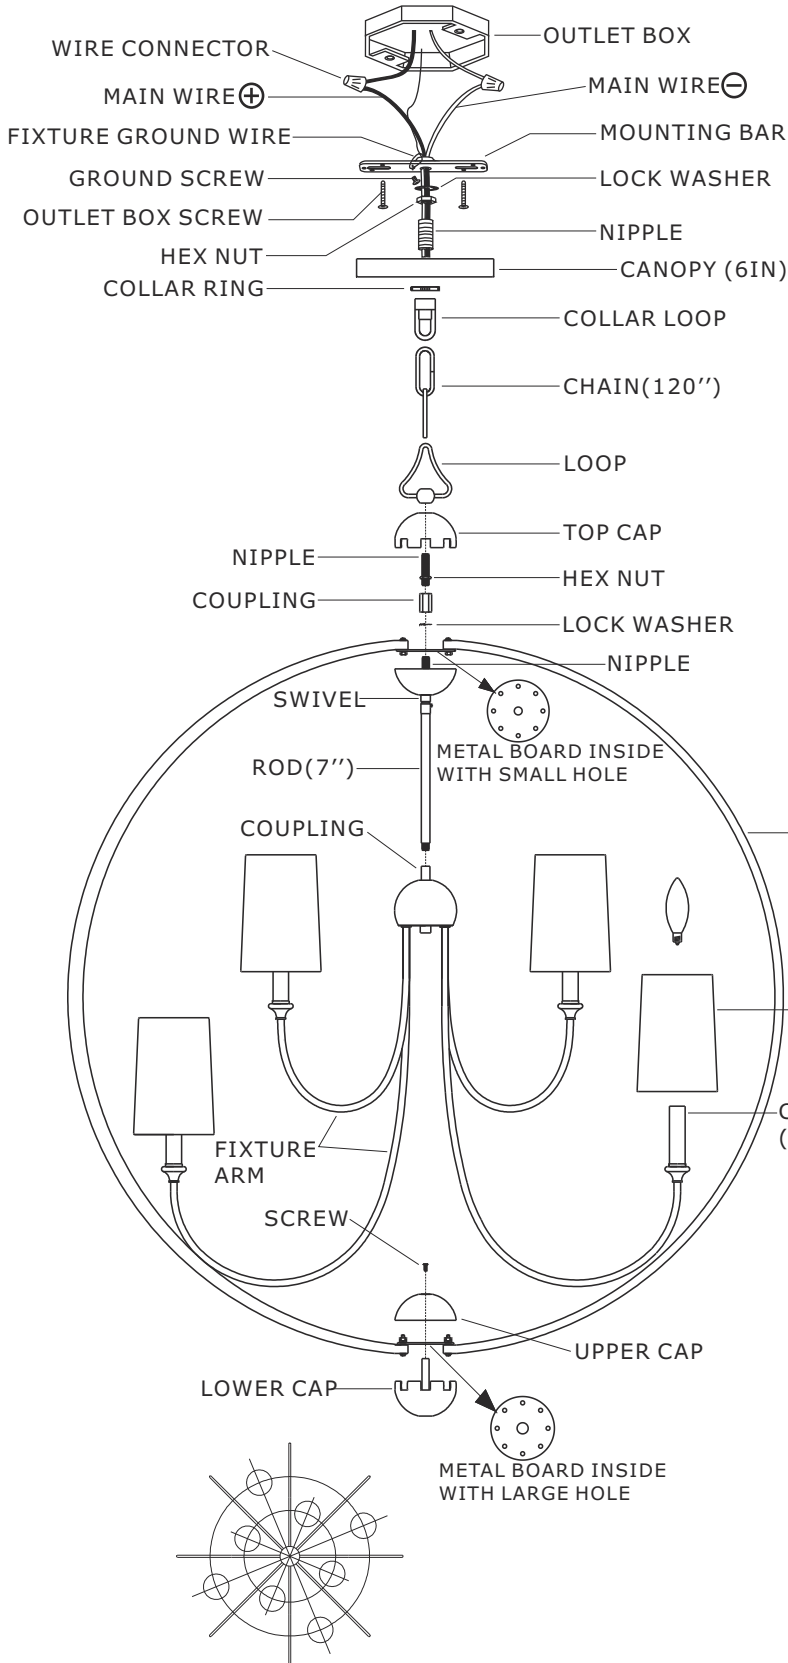

## MODEL #: 2246-PN ASSEMBLY INSTRUCTIONS

**⚠ WARNING:** This product can expose you to Lead which is known to the state of California to cause cancer and/or birth defects or reproductive harm. For more information go to [www.P65Warnings.ca.gov](http://www.P65Warnings.ca.gov)

All electrical components must be installed by a licensed electrician in accordance with the National Electric Code and the appropriate local electrical codes.

You will need 8 Candelabra bulbs 60 Watts recommended, Use LED bulbs for Extended use. Bulb not included

TOTAL OF 8 FABRIC SHADES INCLUDED

SPREAD THE FIXTURE ARM AND ARM RING TO A SUITABLE POSITION

2018-08