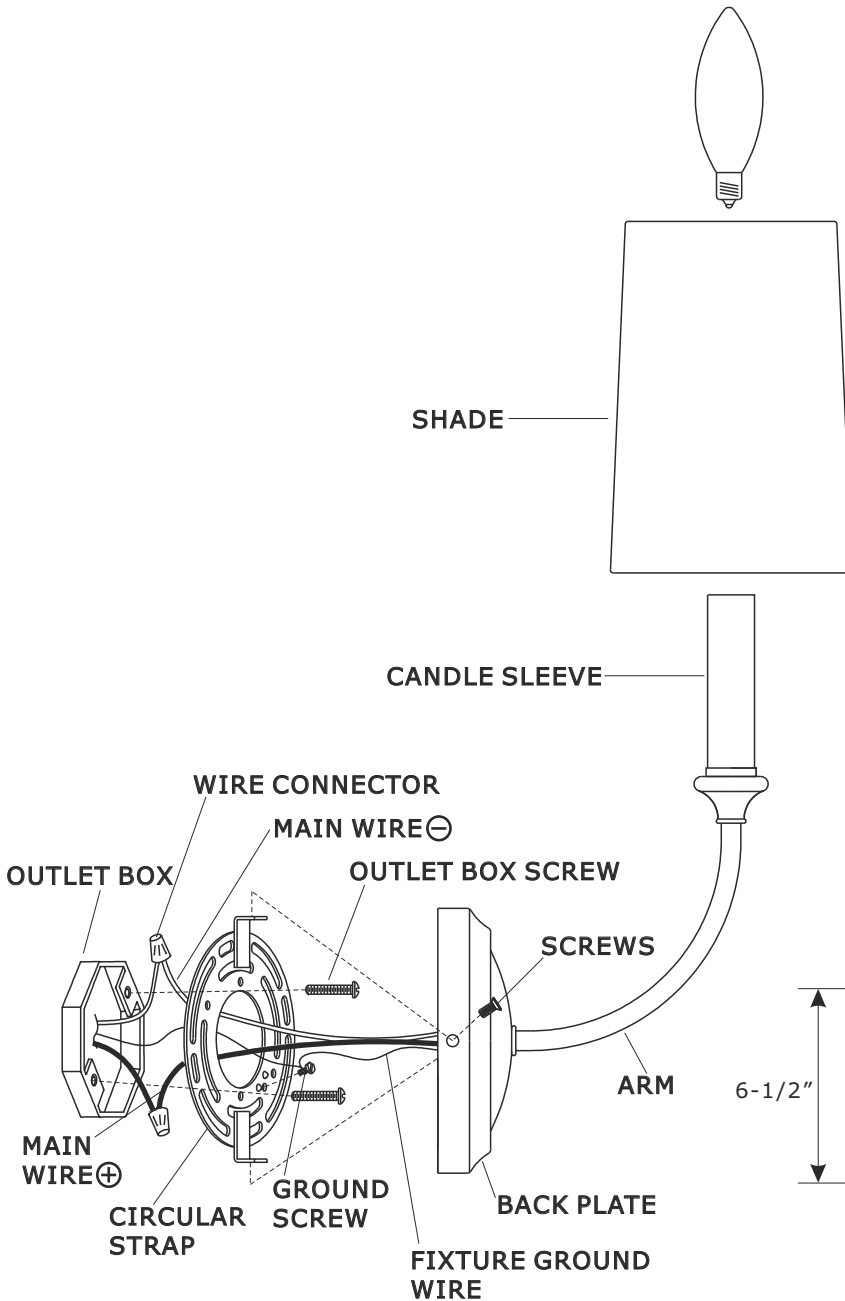

CRYSTORAMA

1958

95 Cantiague Rock Road, Westbury, NY 11590 • toll free: 1.800.888.4470 fax: 516.931.1254 • info@crystorama.com • www.crystorama.com

MODEL#: 2241-BF ASSEMBLY AND DRESSING INSTRUCTIONS

WARNING: This product can expose you to Lead which is known to the state of California to cause cancer and/or birth defects or reproductive harm. For more information go to www.P65Warnings.ca.gov

All electrical components must be installed by a licensed electrician in accordance with the National Electric Code and the appropriate local electrical codes.

You will need 1 Candelabra B10 bulb. 40 Watts recommended 60 Watts max. Bulb not included.
USE LED BULBS FOR EXTENDED USE