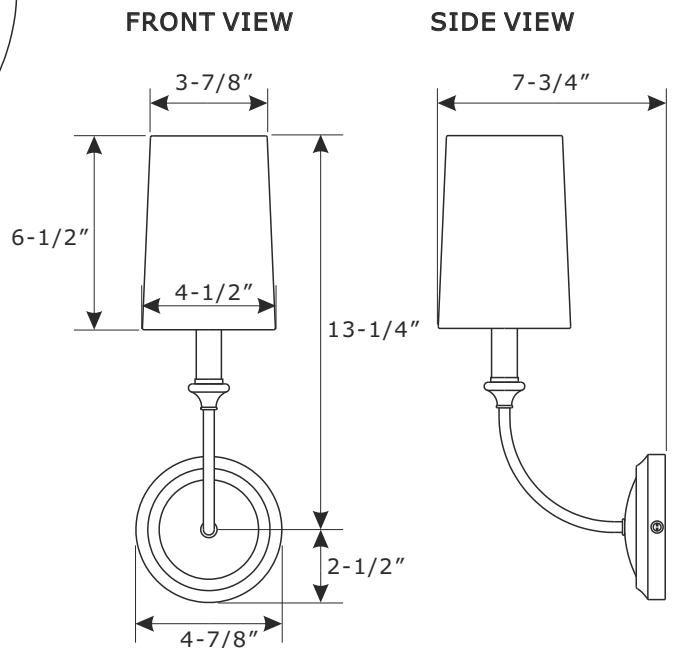

All electrical components must be installed by a licensed electrician in accordance with the National Electric Code and the appropriate local electrical codes.

You will need 1 Candelabra B10 bulb. 40 Watts recommended 60 Watts max. Bulb not included.
USE LED BULBS FOR EXTENDED USE