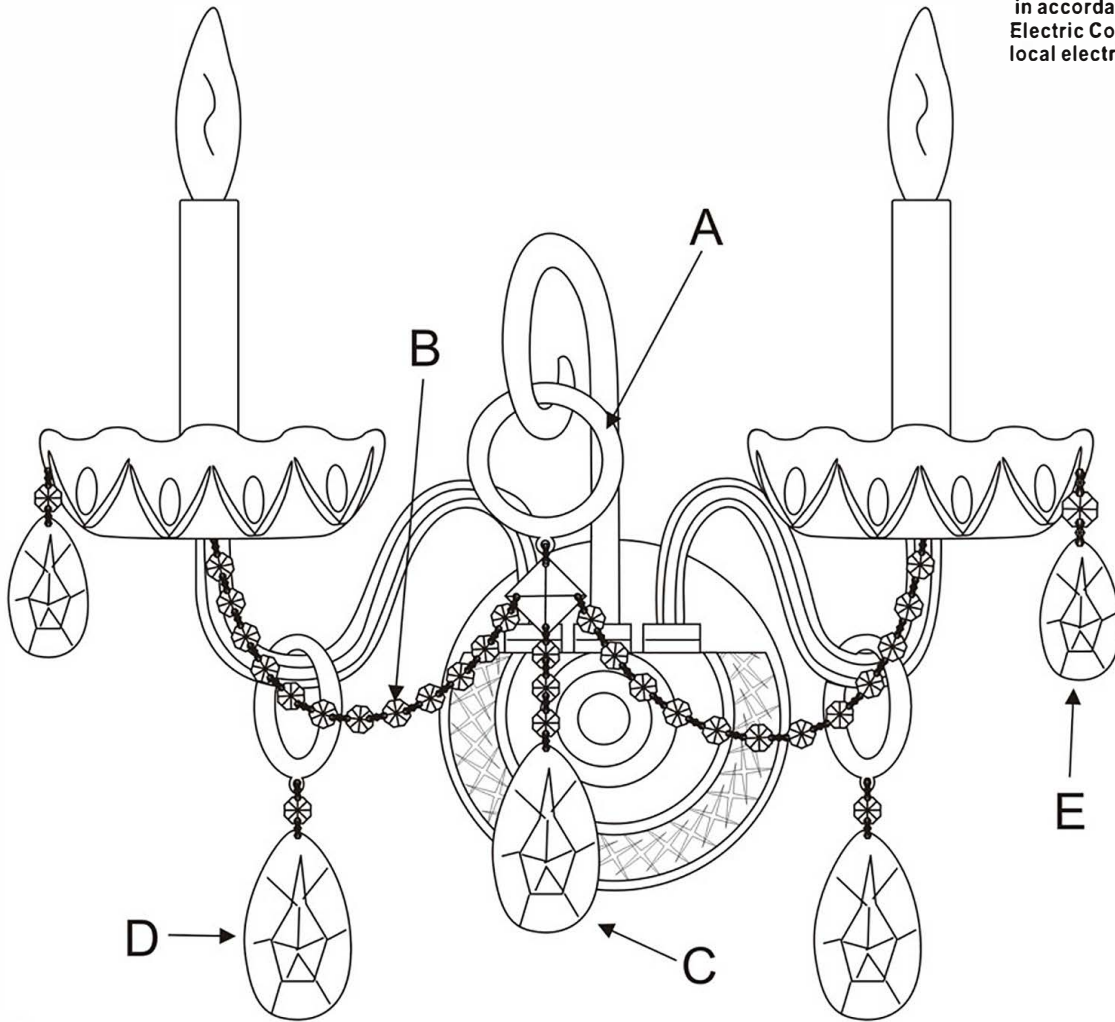

## MODEL#:1032-S ASSEMBLY AND DRESSING INSTRUCTIONS

Electrical Danger Turn Power Off

All electrical components must be installed by a licensed electrician in accordance with the National Electric Code and the appropriate local electrical codes.

A=  (1 Ring+1 Square 4 Holes)\* 1pc

B=  (12 Jewels Strand)\* 2pcs

C=  (2 Jewels Strand+9/75-3" ) \* 1pc

D=  (1 Ring+9/75-3" ) \* 2pcs

E=  (9/50-2" ) \* 10pcs

You will need 2 - Cand. Bulb  
40 Watts Recommended  
60 Watts Max  
Bulb not included.