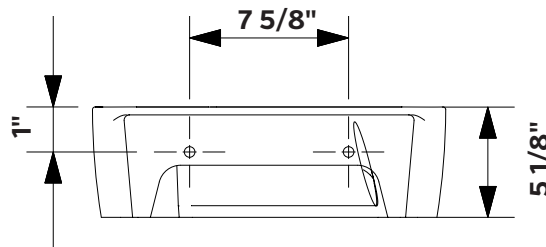

#1352-WH-1 Shown

CRUISE Wall Mounted Sink

#1352 | 15" x 11 3/4" x 5 1/8"

Cheviot Products vitreous china lavatories are finely crafted for outstanding beauty and practicality. Fired onto each sink is a fine glaze of powdered glass to ensure a lifetime of durability, ease of cleaning, and resistance to bacteria and other microbes.

Construction
Vitreous China

Drillings
Single Faucet Hole

No overflow. #5297 Umbrella drain must be used

Colours
Gloss White

Note
Rough-in dimensions may vary +/- 1/2" and are subject to change. No responsibility is assumed by Cheviot Products Inc. One Year Limited Warranty against manufacturer's defects.