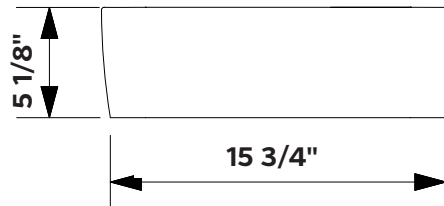

#1352-WH-1 Shown

CRUISE Wall Mounted Sink

#1352 | 15" x 11 3/4" x 5 1/8"

Cheviot Products vitreous china lavatories are finely crafted for outstanding beauty and practicality. Fired onto each sink is a fine glaze of powdered glass to ensure a lifetime of durability, ease of cleaning, and resistance to bacteria and other microbes.

Construction
Vitreous China

Drillings
Single Faucet Hole

No overflow. #5297 Umbrella drain must be used

Colours
Gloss White

Note
Rough-in dimensions may vary +/- 1/2" and are subject to change. No responsibility is assumed by Cheviot Products Inc. One Year Limited Warranty against manufacturer's defects.