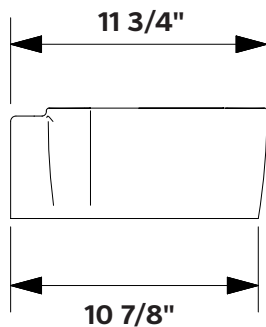

#1352-WH-1 Shown

CRUISE Wall Mounted Sink

#1352 | 15" x 11 3/4" x 5 1/8"

Cheviot Products vitreous china lavatories are finely crafted for outstanding beauty and practicality. Fired onto each sink is a fine glaze of powdered glass to ensure a lifetime of durability, ease of cleaning, and resistance to bacteria and other microbes.

Construction
Vitreous China

Drillings
Single Faucet Hole

No overflow. #5297 Umbrella drain must be used

Colours
Gloss White

Note
Rough-in dimensions may vary +/- 1/2" and are subject to change. No responsibility is assumed by Cheviot Products Inc. One Year Limited Warranty against manufacturer's defects.