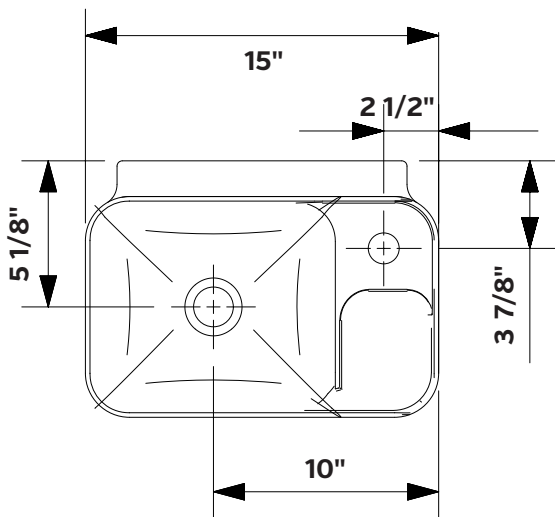

#1352-WH-1 Shown

CRUISE Wall Mounted Sink

#1352 | 15" x 11 3/4" x 5 1/8"

Cheviot Products vitreous china lavatories are finely crafted for outstanding beauty and practicality. Fired onto each sink is a fine glaze of powdered glass to ensure a lifetime of durability, ease of cleaning, and resistance to bacteria and other microbes.

Construction
Vitreous China

Drillings
Single Faucet Hole

No overflow. #5297 Umbrella drain must be used

Colours
Gloss White

Note
Rough-in dimensions may vary +/- 1/2" and are subject to change. No responsibility is assumed by Cheviot Products Inc. One Year Limited Warranty against manufacturer's defects.