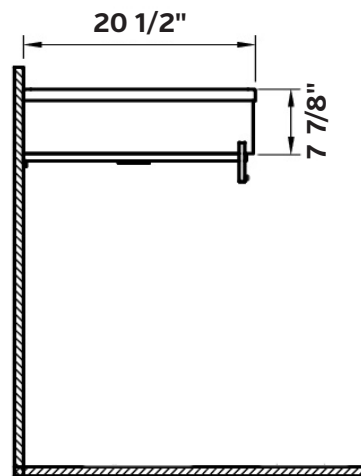

#1305-WH-1-BO Shown

EQUAL Single Console Sink

#1305 | 40 3/8" x 20 1/2" x 7 7/8"

Designed in collaboration with Claudio Bellini. Equal represents the equilibrium between the rational and the sensual. It employs basic geometric forms obsessively shaped by simplicity, embracing at the same time natural organic forms. Through the ordered, edgy but still rounded and soft forms, Equal creates the ultimate bathroom harmony.

Construction
Fireclay

Drillings
Single Faucet Hole
With overflow

Colours
White Top & Black Oak Base,
White Top & Elm Base,
Metal Towel Bar

Note
Rough-in dimensions may vary +/- 1/2" and are subject to change. No responsibility is assumed by Cheviot Products Inc. One Year Limited Warranty against manufacturer's defects.

#1308-BO Shown

EQUAL Double Storage Unit

#1308 | 39 3/4" x 16 1/2" x 17 1/2"

Designed in collaboration with Claudio Bellini. Equal represents the equilibrium between the rational and the sensual. It employs basic geometric forms obsessively shaped by simplicity, embracing at the same time natural organic forms. Through the ordered, edgy but still rounded and soft forms, Equal creates the ultimate bathroom harmony.