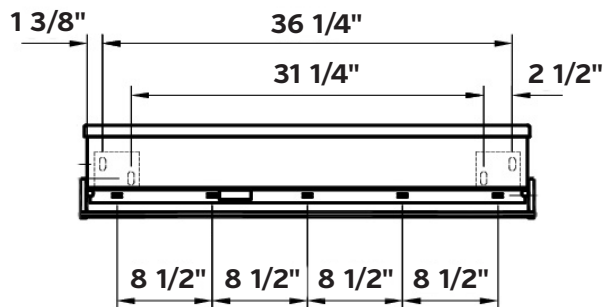

#1305-WH-1-BO Shown

EQUAL Single Console Sink

#1305 | 40 3/8" x 20 1/2" x 7 7/8"

Designed in collaboration with Claudio Bellini. Equal represents the equilibrium between the rational and the sensual. It employs basic geometric forms obsessively shaped by simplicity, embracing at the same time natural organic forms. Through the ordered, edgy but still rounded and soft forms, Equal creates the ultimate bathroom harmony.

Construction
Fireclay

Drillings
Single Faucet Hole
With overflow

Colours
White Top & Black Oak Base,
White Top & Elm Base,
Metal Towel Bar

Note
Rough-in dimensions may vary +/- 1/2" and are subject to change. No responsibility is assumed by Cheviot Products Inc. One Year Limited Warranty against manufacturer's defects.

#1308-BO Shown

EQUAL Double Storage Unit

#1308 | 39 3/4" x 16 1/2" x 17 1/2"

Designed in collaboration with Claudio Bellini. Equal represents the equilibrium between the rational and the sensual. It employs basic geometric forms obsessively shaped by simplicity, embracing at the same time natural organic forms. Through the ordered, edgy but still rounded and soft forms, Equal creates the ultimate bathroom harmony.