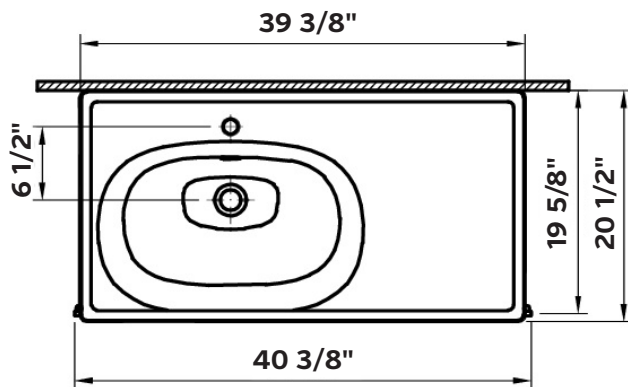

#1305-WH-1-BO Shown

EQUAL Single Console Sink

#1305 | 40 3/8" x 20 1/2" x 7 7/8"

Designed in collaboration with Claudio Bellini. Equal represents the equilibrium between the rational and the sensual. It employs basic geometric forms obsessively shaped by simplicity, embracing at the same time natural organic forms. Through the ordered, edgy but still rounded and soft forms, Equal creates the ultimate bathroom harmony.

Construction
Fireclay

Drillings
Single Faucet Hole
With overflow

Colours
White Top & Black Oak Base,
White Top & Elm Base,
Metal Towel Bar

Note
Rough-in dimensions may vary +/- 1/2" and are subject to change. No responsibility is assumed by Cheviot Products Inc. One Year Limited Warranty against manufacturer's defects.

#1308-BO Shown

EQUAL Double Storage Unit

#1308 | 39 3/4" x 16 1/2" x 17 1/2"

Designed in collaboration with Claudio Bellini. Equal represents the equilibrium between the rational and the sensual. It employs basic geometric forms obsessively shaped by simplicity, embracing at the same time natural organic forms. Through the ordered, edgy but still rounded and soft forms, Equal creates the ultimate bathroom harmony.