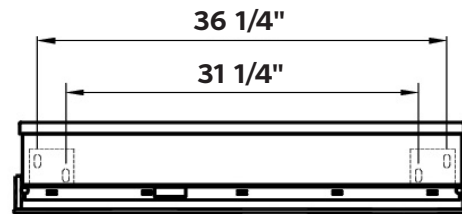

#1305-WH-1-BO Shown

EQUAL Single Console Sink

#1305 | 40 3/8" x 20 1/2" x 7 7/8"

Designed in collaboration with Claudio Bellini. Equal represents the equilibrium between the rational and the sensual. It employs basic geometric forms obsessively shaped by simplicity, embracing at the same time natural organic forms. Through the ordered, edgy but still rounded and soft forms, Equal creates the ultimate bathroom harmony.

Construction
Fireclay

Drillings
Single Faucet Hole
With overflow

Colours
White Top & Black Oak Base,
White Top & Elm Base,
Metal Towel Bar

Note
Rough-in dimensions may vary +/- 1/2" and are subject to change. No responsibility is assumed by Cheviot Products Inc. One Year Limited Warranty against manufacturer's defects.

#1308-BO Shown

EQUAL Double Storage Unit

#1308 | 39 3/4" x 16 1/2" x 17 1/2"

Designed in collaboration with Claudio Bellini. Equal represents the equilibrium between the rational and the sensual. It employs basic geometric forms obsessively shaped by simplicity, embracing at the same time natural organic forms. Through the ordered, edgy but still rounded and soft forms, Equal creates the ultimate bathroom harmony.