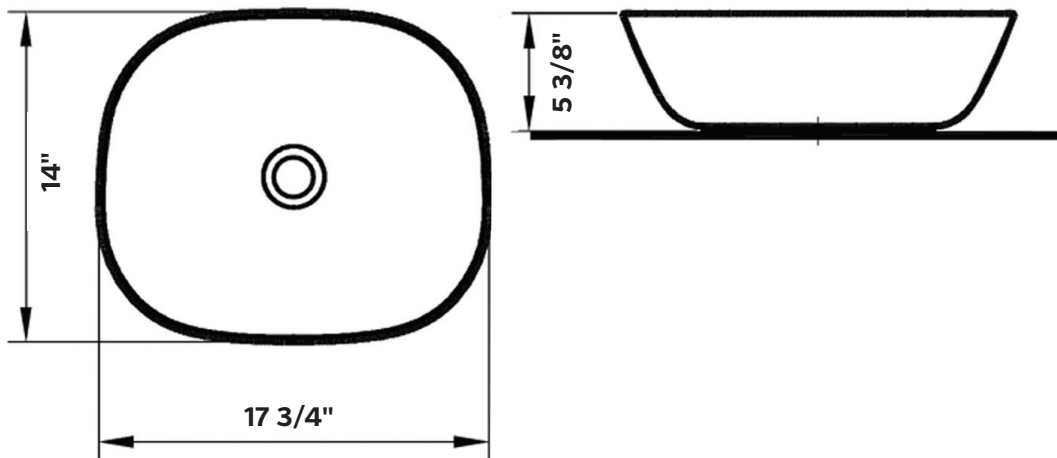

Vessel Sink Not Included

#1303-MW Shown

PLURAL Vessel Sink

#1303 | 17 3/4" x 14" x 5 3/8"

Designed in collaboration with Milan-based American designer, Terri Pecora. Inspired by the heritage of communal bathing spaces and rituals, the award-winning Plural collection presents the bathroom as an informal living space, making it the new heart of the home. Organic-shaped design elements can be used in multiple combinations to form a personalised intimate setting, while a neutral colour palette and American Walnut wood finish bring a sense of warmth and domesticity.

Rough-in dimensions may vary +/- 1/2" and are subject to change. No responsibility is assumed by Cheviot Products Inc. One Year Limited Warranty against manufacturer's defects.

Related Products

#5297 Umbrella
Drain Assembly