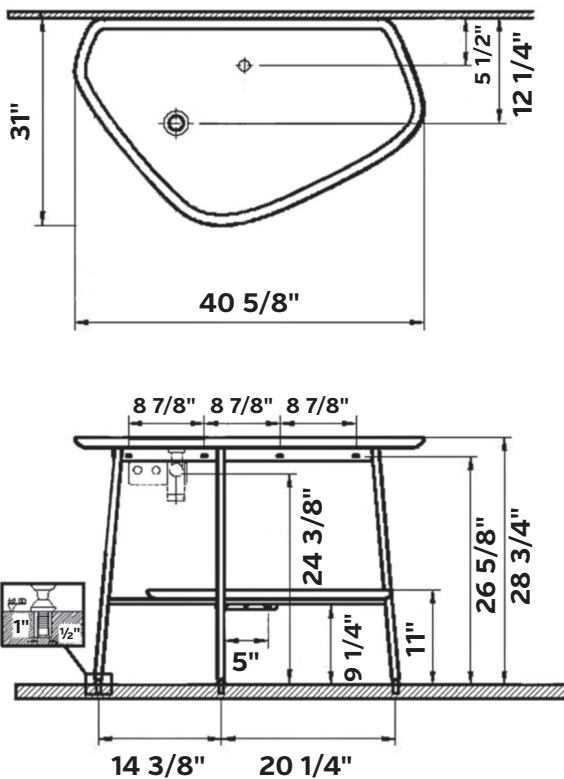

#1301-MW-1-BK Shown

PURAL Ceramic Counter

#1301 | 40 5/8" x 24 1/8" x 28 3/4"

Designed in collaboration with Milan-based American designer, Terri Pecora. Inspired by the heritage of communal bathing spaces and rituals, the award-winning Plural collection presents the bathroom as an informal living space, making it the new heart of the home. Organic-shaped design elements can be used in multiple combinations to form a personalised intimate setting, while a neutral colour palette and American Walnut wood finish bring a sense of warmth and domesticity.

Construction
Fireclay

Colours
Matte White
Metal Legs
Dark Oak Shelf

Note
Rough-in dimensions may vary +/- 1/2" and are subject to change. No responsibility is assumed by Cheviot Products Inc. One Year Limited Warranty against manufacturer's defects.

Vessel Sink Not Included

#1303-MW Shown

PLURAL Vessel Sink

#1303 | 17 3/4" x 14" x 5 3/8"

Designed in collaboration with Milan-based American designer, Terri Pecora. Inspired by the heritage of communal bathing spaces and rituals, the award-winning Plural collection presents the bathroom as an informal living space, making it the new heart of the home. Organic-shaped design elements can be used in multiple combinations to form a personalised intimate setting, while a neutral colour palette and American Walnut wood finish bring a sense of warmth and domesticity.