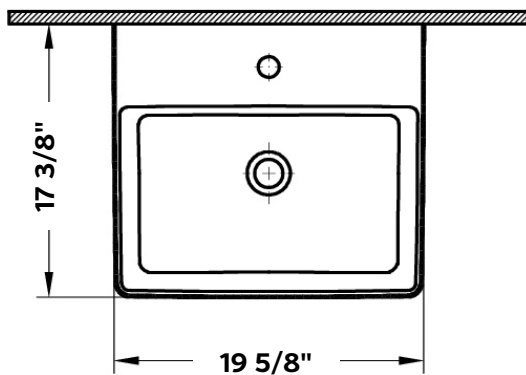

#1296/575 Shown

Nuo 2 Console Lavatory

#1295/575 | 19 5/8" x 17 3/8" x 35 7/8" Max

Cheviot Products vitreous china sinks are finely crafted for outstanding beauty and practicality. Fired onto each sink is a fine glaze of powdered glass to ensure a lifetime of durability, ease of cleaning, and resistance to bacteria and other microbes.

Construction
Fireclay

With Overflow Hole

Colours
Gloss White

Console Finishes
Antique Bronze, Matte Black,
Brushed Nickel, Chrome,
Polished Nickel

Note
Rough-in dimensions may vary +/- 1/2" and are subject to change. No responsibility is assumed by Cheviot Products Inc. One Year Limited Warranty against manufacturer's defects.