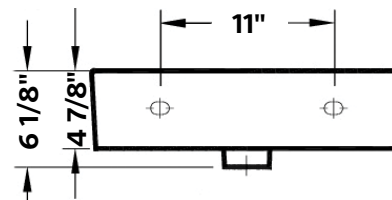

Nuo 2 Console Lavatory

#1295/575 | 19 5/8" x 17 3/8" x 35 7/8" Max

Cheviot Products vitreous china sinks are finely crafted for outstanding beauty and practicality. Fired onto each sink is a fine glaze of powdered glass to ensure a lifetime of durability, ease of cleaning, and resistance to bacteria and other microbes.

Construction
Fireclay

With Overflow Hole

Colours
Gloss White

Console Finishes
Antique Bronze, Matte Black,
Brushed Nickel, Chrome,
Polished Nickel

Note
Rough-in dimensions may vary +/- 1/2" and are subject to change. No responsibility is assumed by Cheviot Products Inc. One Year Limited Warranty against manufacturer's defects.