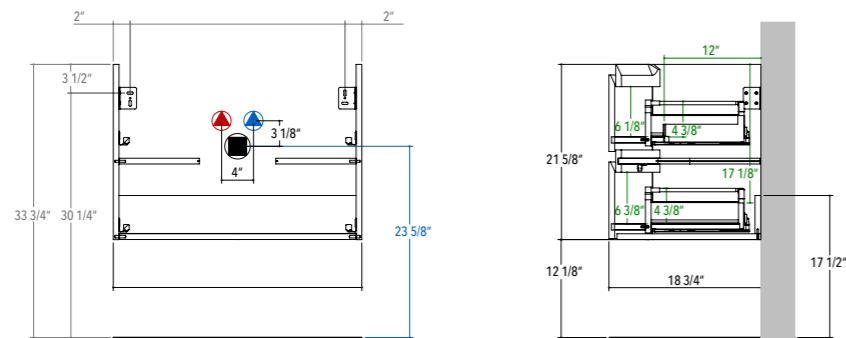

### FURNITURE

2 drawers

Widths inches (24) (32) (40)

### ACCESSORIES

// organizer box small  
wooden box grey  
L 14.5" | W 6"  
fits all top drawers

// organizer box large  
wooden box grey with divider  
L 14.5" | W 10.5"  
fits 36" and above