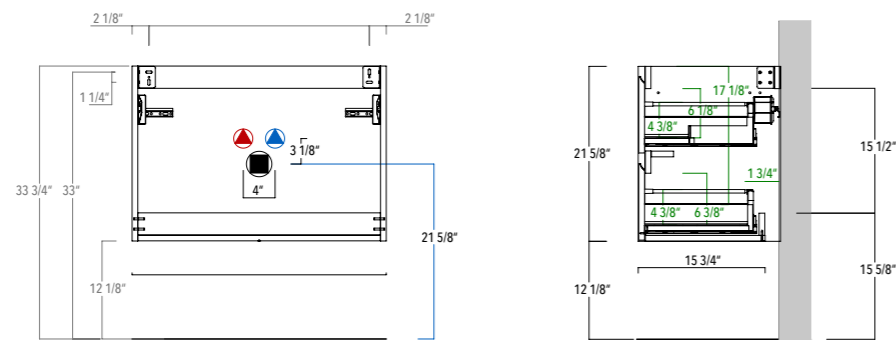

## WAY BLOCK

### FURNITURE

2 drawers

widths inches (24) (32) (40) (48) (55)

### ACCESSORIES

// organizer box small  
wooden box grey  
L 14.5" | W 6"  
fits all top drawers

// organizer box large  
wooden box grey with divider  
L 14.5" | W 10.5"  
fits 36" and above