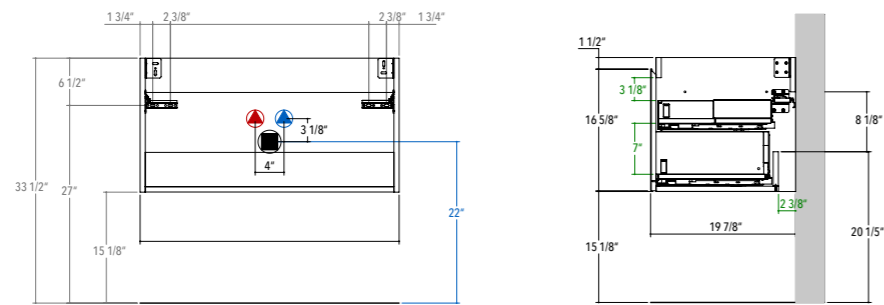

PURA

FURNITURE

2 drawers

widths inches (24) (36) (48)

IDROLAM COLORS

natural oak **481**

dark oak **480**

PURA

WASHBASINS

MUSO

mineral

ACCESSORIES

// organizer box small  
wooden box grey  
L 14.5" | W 6"  
fits all top drawers

// organizer box large  
wooden box grey with divider  
L 14.5" | W 10.5"  
fits 36" and above