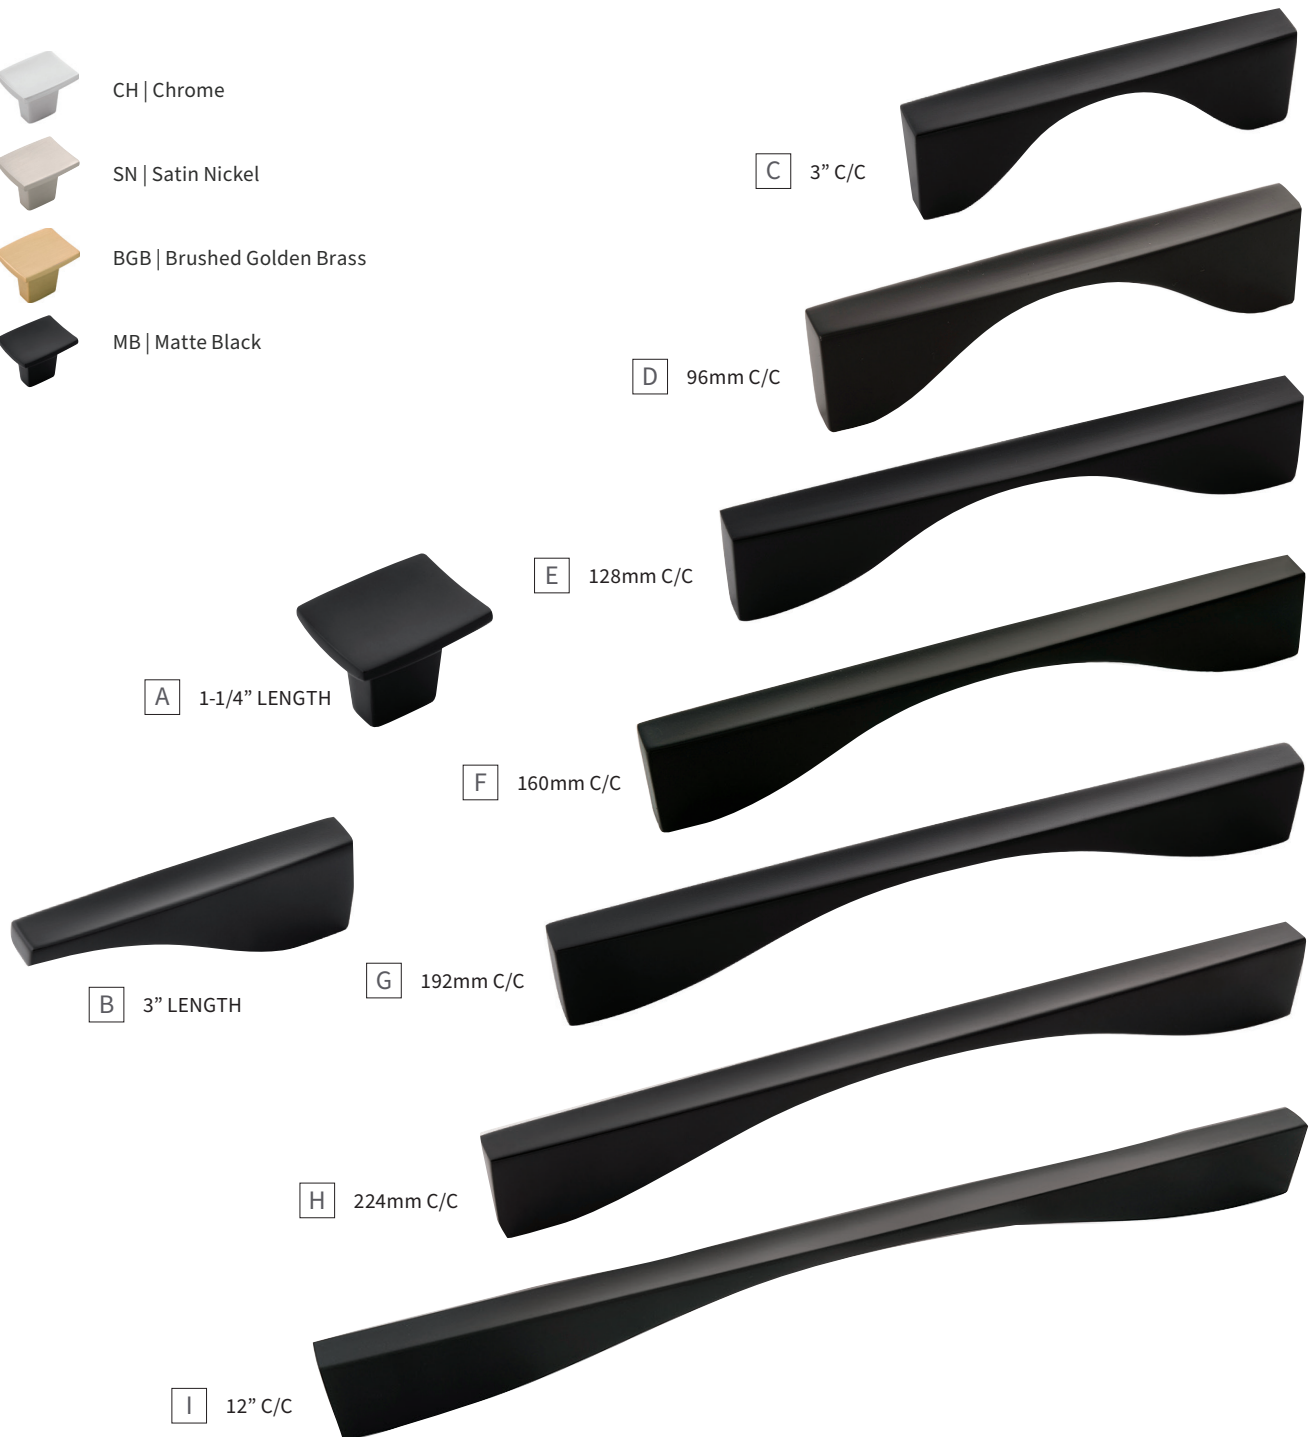

A	APPLIANCE PULL	B078830-CH C/C: 12" L: 14-5/8" W: 1-1/8" P: 2"	D	APPLIANCE PULL	B078831-14 C/C: 18" L: 20-5/8" W: 1-1/8" P: 2"
B	APPLIANCE PULL	B078831-CH C/C: 18" L: 20-5/8" W: 1-1/8" P: 2"	E	APPLIANCE PULL	B078830-SN C/C: 12" L: 14-5/8" W: 1-1/8" P: 2"
C	APPLIANCE PULL	B078830-14 C/C: 12" L: 14-5/8" W: 1-1/8" P: 2"	F	APPLIANCE PULL	B078831-SN C/C: 18" L: 20-5/8" W: 1-1/8" P: 2"

BROWNSTONE COLLECTION
APPLIANCE PULLS

G	APPLIANCE PULL	B078830-CBZ C/C: 12" L: 14-5/8" W: 1-1/8" P: 2"	J	APPLIANCE PULL	B078831-BGB C/C: 18" L: 20-5/8" W: 1-1/8" P: 2"
H	APPLIANCE PULL	B078831-CBZ C/C: 18" L: 20-5/8" W: 1-1/8" P: 2"	K	APPLIANCE PULL	B078830-MB C/C: 12" L: 14-5/8" W: 1-1/8" P: 2"
I	APPLIANCE PULL	B078830-BGB C/C: 12" L: 14-5/8" W: 1-1/8" P: 2"	L	APPLIANCE PULL	B078831-MB C/C: 18" L: 20-5/8" W: 1-1/8" P: 2"

A	KNOB	B076146-MB L: 1-1/4" W: 1" P: 1" B: 5/8" x 3/8"	F	PULL	B076151-MB C/C: 160mm L: 6-13/16" W: 9/16" P: 1-1/8"
B	KNOB	B076147-MB L: 3" W: 1/2" P: 1" B: 1/2" x 7/16"	G	PULL	B076152-MB C/C: 192mm L: 8-1/8" W: 9/16" P: 1-1/8"
C	PULL	B076148-MB C/C: 3" L: 3-1/2" W: 1/2" P: 1"	H	PULL	B076153-MB C/C: 224mm L: 9-7/16" W: 9/16" P: 1-1/8"
D	PULL	B076149-MB C/C: 96mm L: 4-5/16" W: 1/2" P: 1-1/16"	I	PULL	B076154-MB C/C: 12" L: 12-9/16" W: 9/16" P: 1-1/8"
E	PULL	B076150-MB C/C: 128mm L: 5-9/16" W: 9/16" P: 1-1/16"			