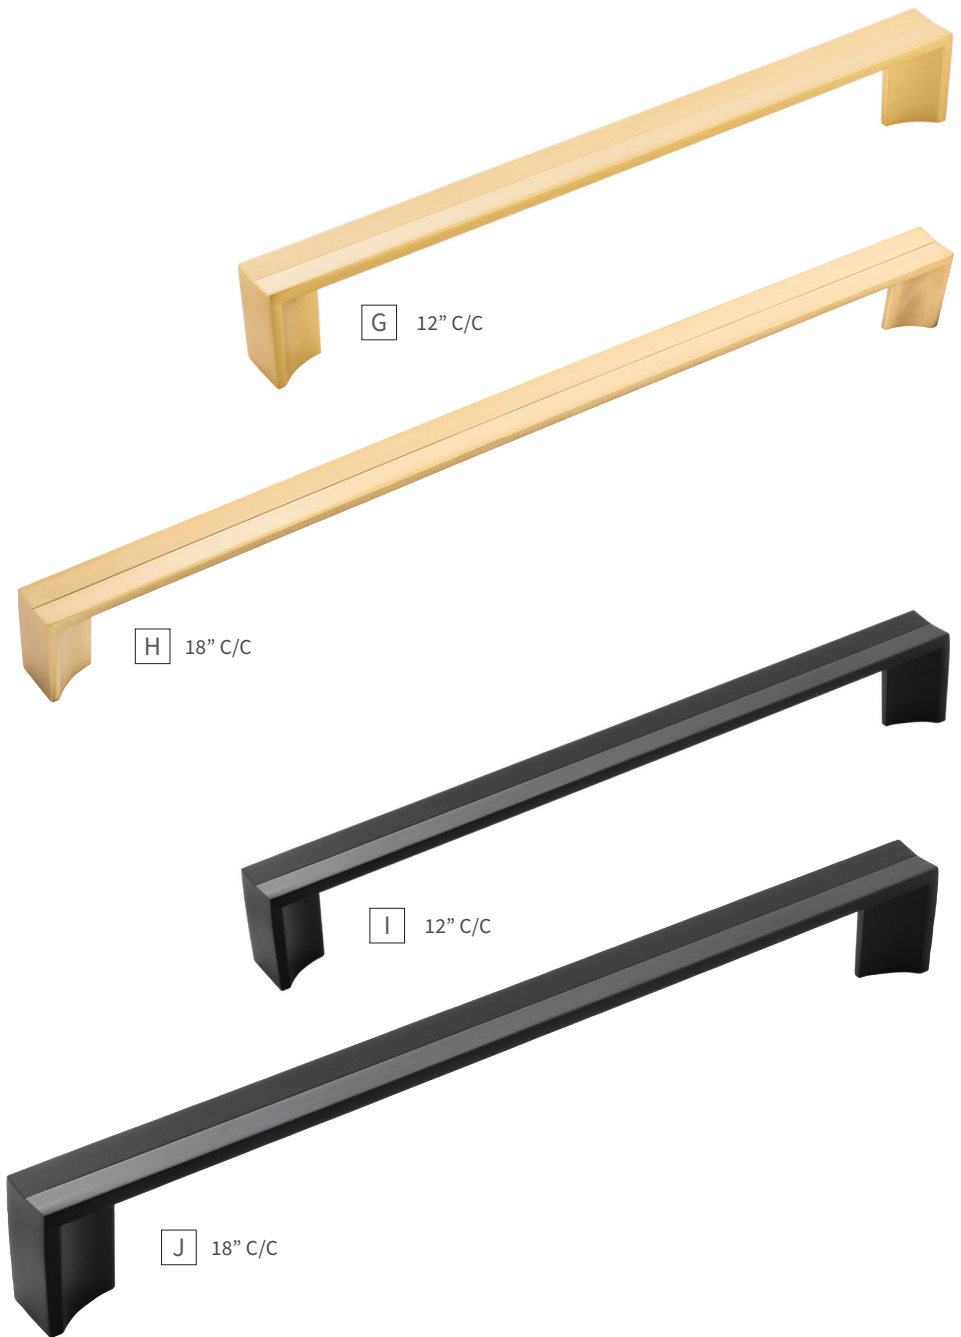

C 12" C/C

D 18" C/C

E 12" C/C

F 18" C/C

AVENUE COLLECTION
APPLIANCE PULLS

A	APPLIANCE PULL	B077287-CH C/C: 12" L: 12-1/2" W: 1" P: 1-3/4"	F	APPLIANCE PULL	B077289-SN C/C: 18" L: 18-1/2" W: 1" P: 1-3/4"
B	APPLIANCE PULL	B077289-CH C/C: 18" L: 18-1/2" W: 1" P: 1-3/4"	G	APPLIANCE PULL	B077287-BGB C/C: 12" L: 12-1/2" W: 1" P: 1-3/4"
C	APPLIANCE PULL	B077287-14 C/C: 12" L: 12-1/2" W: 1" P: 1-3/4"	H	APPLIANCE PULL	B077289-BGB C/C: 18" L: 18-1/2" W: 1" P: 1-3/4"
D	APPLIANCE PULL	B077289-14 C/C: 18" L: 18-1/2" W: 1" P: 1-3/4"	I	APPLIANCE PULL	B077287-MB C/C: 12" L: 12-1/2" W: 1" P: 1-3/4"
E	APPLIANCE PULL	B077287-SN C/C: 12" L: 12-1/2" W: 1" P: 1-3/4"	J	APPLIANCE PULL	B077289-MB C/C: 18" L: 18-1/2" W: 1" P: 1-3/4"