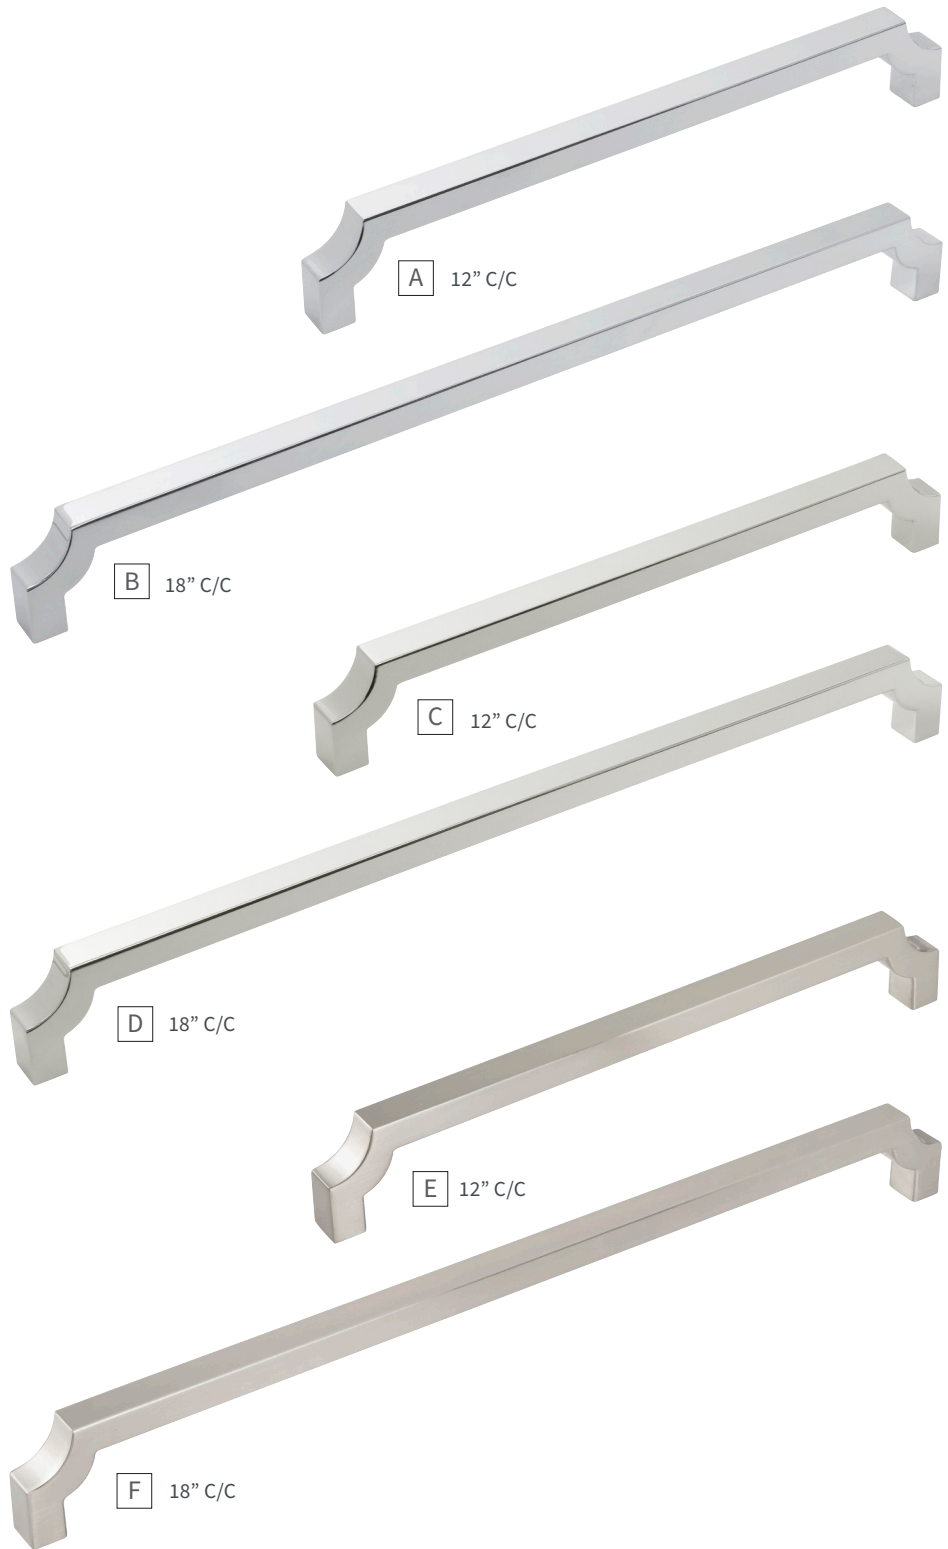

F 160mm C/C

G 224mm C/C

H 12" C/C

Learn more about Champagne Bronze (CBZ) in our **Designer Talks** series.

[CBZ Video →](#)

A	KNOB	B076635-CBZ L: 1-1/8" W: 1-1/8" P: 1-1/16" B: 5/8"	E	PULL	B076642-CBZ C/C: 128mm L: 5-7/16" W: 7/16" P: 1-1/8"
B	KNOB	B076636-CBZ L: 1-1/4" W: 1-1/4" P: 1-1/8" B: 11/16"	F	PULL	B076643-CBZ C/C: 160mm L: 6-11/16" W: 7/16" P: 1-1/8"
C	PULL	B076640-CBZ C/C: 3" L: 3-3/8" W: 7/16" P: 1-1/8"	G	PULL	B076645-CBZ C/C: 224mm L: 9-1/4" W: 7/16" P: 1-3/16"
D	PULL	B076641-CBZ C/C: 96mm L: 4-3/16" W: 7/16" P: 1-1/8"	H	PULL	B076646-CBZ C/C: 12" L: 12-7/16" W: 7/16" P: 1-1/4"

A	APPLIANCE PULL	B077280-CH C/C: 12" L: 12-11/16" W: 3/4" P: 2"	D	APPLIANCE PULL	B077281-14 C/C: 18" L: 18-11/16" W: 3/4" P: 2"
B	APPLIANCE PULL	B077281-CH C/C: 18" L: 18-11/16" W: 3/4" P: 2"	E	APPLIANCE PULL	B077280-SN C/C: 12" L: 12-11/16" W: 3/4" P: 2"
C	APPLIANCE PULL	B077280-14 C/C: 12" L: 12-11/16" W: 3/4" P: 2"	F	APPLIANCE PULL	B077281-SN C/C: 18" L: 18-11/16" W: 3/4" P: 2"