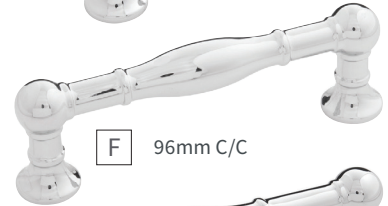

FULLER COLLECTION

CH | Chrome

14 | Polished Nickel

SS | Stainless Steel

BGB | Brushed Golden Brass

VB | Vintage Bronze

MB | Matte Black

E 3" C/C

A	KNOB	B076809-CH L: 2-1/8" W: 2-1/8" P: 1-7/16" B: 1/2"	G	PULL	B075060-CH C/C: 128mm L: 5-13/16" W: 3/4" P: 1-7/16"
B	KNOB	B075061-CH L: 1-11/16" W: 1-11/16" P: 1-1/4" B: 3/8"	H	PULL	B076291-CH C/C: 160mm L: 7" W: 3/4" P: 1-7/16"
C	KNOB	B076288-CH D: 1" P: 1-7/16" B: 3/4"	I	PULL	B076292-CH C/C: 192mm L: 8-5/16" W: 3/4" P: 1-7/16"
D	CUP PULL	B077090-CH C/C: 96mm L: 4-9/16" W: 1-1/2" P: 1-1/8"	J	PULL	B076293-CH C/C: 224mm L: 9-5/8" W: 13/16" P: 1-1/2"
E	PULL	B076289-CH C/C: 3" L: 3-3/4" W: 3/4" P: 1-7/16"	K	PULL	B076294-CH C/C: 12" L: 12-13/16" W: 13/16" P: 1-1/2"
F	PULL	B076290-CH C/C: 96mm L: 4-1/2" W: 3/4" P: 1-7/16"