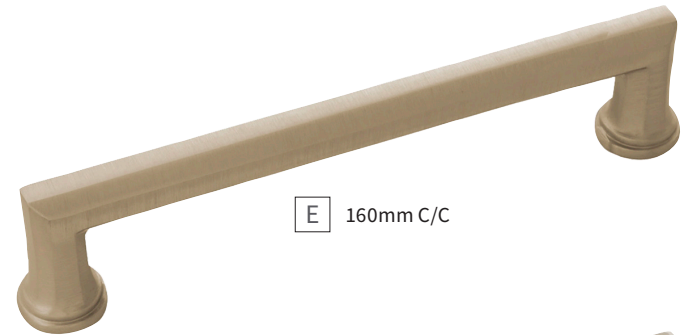

D 128mm C/C

E 160mm C/C

A 1-3/8" DIA.

B 1-1/4" DIA.

F 220mm C/C

Learn more about Champagne Bronze (CBZ) in our **Designer Talks** series.

[CBZ Video →](#)

A	KNOB	B053134-CBZ D: 1-3/8" P: 1-7/16" B: 5/8"	D	PULL	B072425-CBZ C/C: 128mm L: 5-7/8" W: 13/16" P: 1-3/8"
B	KNOB	B054726-CBZ D: 1-1/4" P: 1-1/8" B: 5/8"	E	PULL	B076542-CBZ C/C: 160mm L: 7-1/8" W: 7/8" P: 1-7/16"
C	PULL	B076541-CBZ C/C: 96mm L: 4-5/8" W: 13/16" P: 1-3/8"	F	PULL	B072442-CBZ C/C: 220mm L: 9-9/16" W: 7/8" P: 1-1/2"