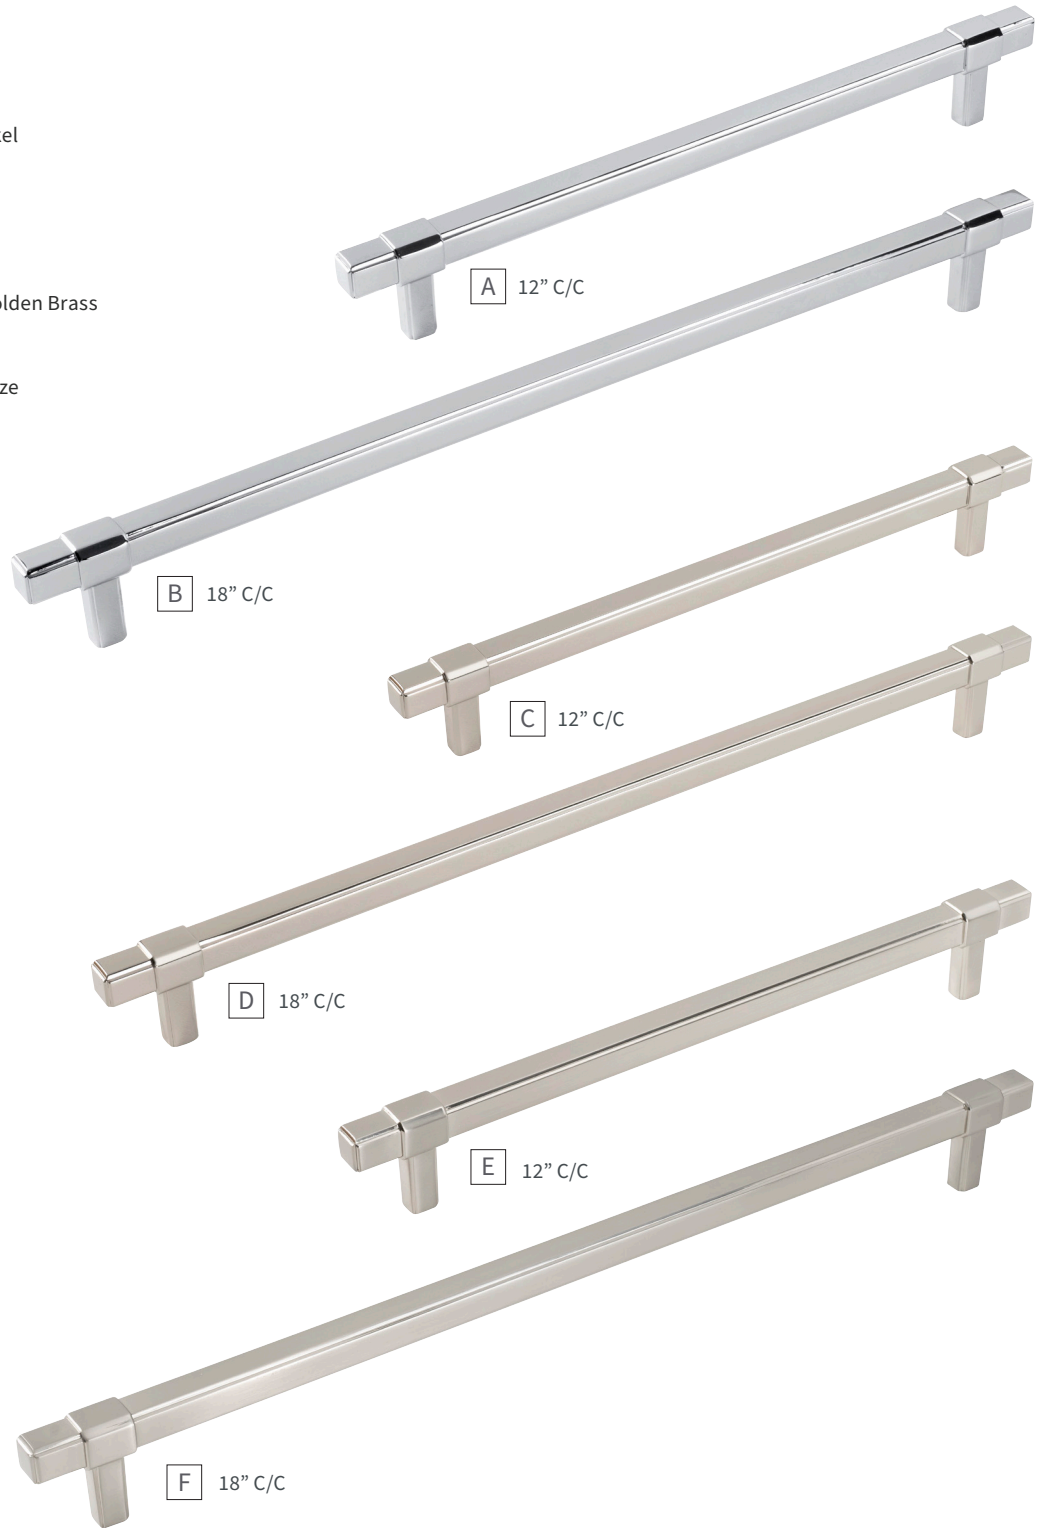

F 12" C/C

A	KNOB	B076895-MB SQ: 1-5/16" P: 1-1/4" B: 1/2"	D	PULL	B077025-MB C/C: 160mm L: 8-3/8" W: 5/8" P: 1-7/16"
B	PULL	B076899-MB C/C: 96mm L: 5-7/8" W: 5/8" P: 1-7/16"	E	PULL	B077026-MB C/C: 224mm L: 10-15/16" W: 5/8" P: 1-7/16"
C	PULL	B076900-MB C/C: 128mm L: 7-1/8" W: 5/8" P: 1-7/16"	F	PULL	B076902-MB C/C: 12" L: 14-1/8" W: 11/16" P: 1-7/16"

A	APPLIANCE PULL	B078832-CH C/C: 12" L: 14-5/8" W: 13/16" P: 2-1/8"	D	APPLIANCE PULL	B078833-14 C/C: 18" L: 20-5/8" W: 13/16" P: 2-1/8"
B	APPLIANCE PULL	B078833-CH C/C: 18" L: 20-5/8" W: 13/16" P: 2-1/8"	E	APPLIANCE PULL	B078832-SN C/C: 12" L: 14-5/8" W: 13/16" P: 2-1/8"
C	APPLIANCE PULL	B078832-14 C/C: 12" L: 14-5/8" W: 13/16" P: 2-1/8"	F	APPLIANCE PULL	B078833-SN C/C: 18" L: 20-5/8" W: 13/16" P: 2-1/8"