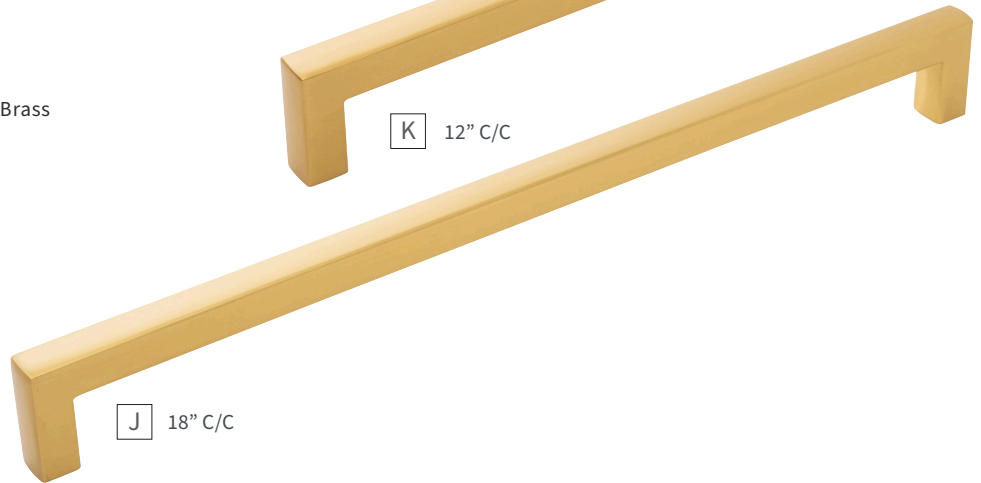

J 18" C/C

I	APPLIANCE PULL	B077118-MB C/C: 12" L: 12-5/8" W: 3/4" P: 1-5/8"	K	APPLIANCE PULL	B077992BGB C/C: 12" L: 12-3/4" W: 3/4" P: 2-1/16"
J	APPLIANCE PULL	B077286-MB C/C: 18" L: 18-5/8" W: 3/4" P: 1-5/8"	L	APPLIANCE PULL	B077993BGB C/C: 18" L: 18-3/4" W: 3/4" P: 2-1/16"