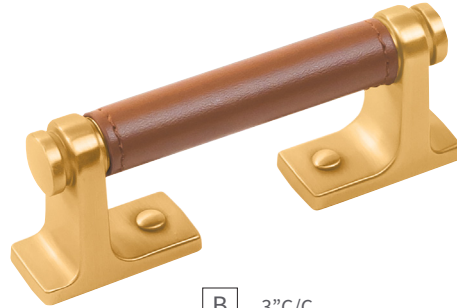

RESERVE COLLECTION

LRSN | Satin Nickel
with Brown Leather

LRBGB | Brushed Golden Brass
with Brown Leather

LRMB | Matte Black
with Brown Leather

B 3" C/C