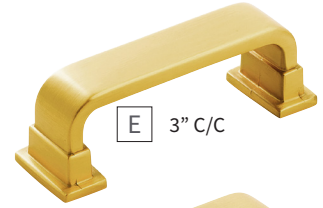

BRIGHTON COLLECTION

SN | Satin Nickel

BGB | Brushed Golden Brass

MB | Matte Black

A 1" SQ.

E 3" C/C

F 96mm C/C

G 128mm C/C

B 1-1/4" SQ.

C 1-1/2" C/C

H 160mm C/C

D 96mm C/C

I 224mm C/C

Learn more about the collection in our **Designer Talks** series.

[Brighton Video →](#)

A	KNOB	B077890BGB SQ: 1" P: 1" B: 3/4"	F	PULL	B077893BGB C/C: 96mm L: 4-3/8" W: 1-1/8" P: 1-3/16"
B	KNOB	B077889BGB SQ: 1-1/4" P: 1" B: 3/4"	G	PULL	B077894BGB C/C: 128mm L: 5-11/16" W: 1-1/8" P: 1-3/16"
C	HOOK	B077900BGB C/C: 1-1/2" L: 4-5/16" W: 2-1/8" P: 2-9/16" B: 2-1/8" x 1-1/16"	H	PULL	B077895BGB C/C: 160mm L: 6-15/16" W: 1-1/8" P: 1-3/16"
D	CUP PULL	B077958BGB C/C: 96mm L: 4-3/8" W: 1-7/16" P: 1-1/16"	I	PULL	B077897BGB C/C: 224mm L: 9-7/16" W: 1-1/8" P: 1-3/16"
E	PULL	B077892BGB C/C: 3" L: 3-5/8" W: 1-1/8" P: 1-3/16"			