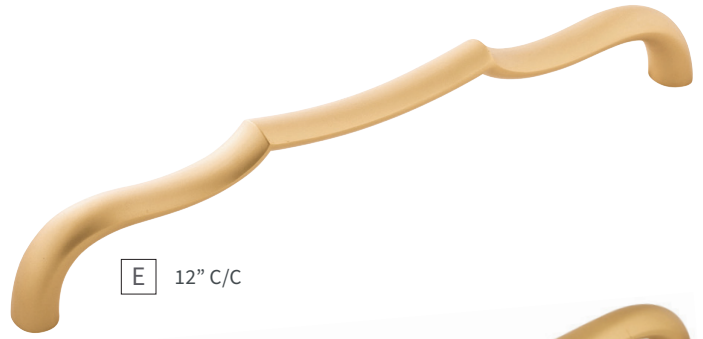

TRELLIS COLLECTION
APPLIANCE PULLS