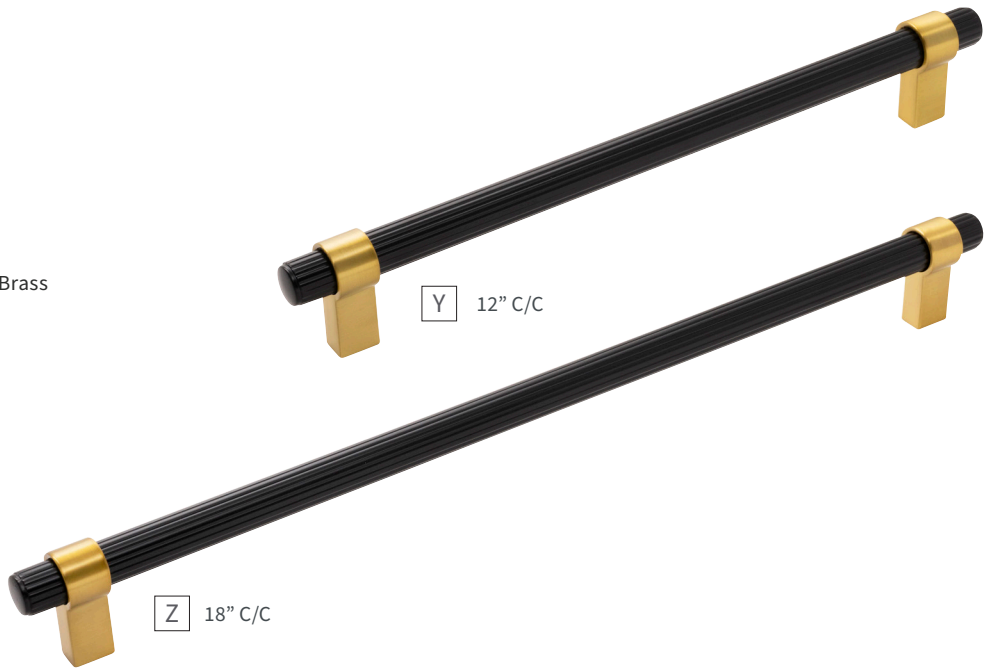

MB | Matte Black

W 12" C/C

X 18" C/C

U	APPLIANCE PULL	B079396-MBBGB C/C: 12" L: 14" W: 1-3/16" P: 2-1/4"	W	APPLIANCE PULL	B079716-14 C/C: 12" L: 16-13/16" W: 2-1/16" P: 2-3/16"
V	APPLIANCE PULL	B079399-MBBGB C/C: 18" L: 20" W: 1-3/16" P: 2-1/4"	X	APPLIANCE PULL	B079718-14 C/C: 18" L: 23-7/16" W: 2-3/8" P: 2-3/16"

TRELLIS COLLECTION

APPLIANCE PULLS | SEE PAGES 90-93 FOR MORE DETAILS

-  14 | Polished Nickel
-  SN | Satin Nickel
-  BGB | Brushed Golden Brass
-  MB | Matte Black

Y	APPLIANCE PULL	B077113-MBBGB C/C: 12" L: 14-1/4" W: 1" P: 2-1/8"	A	APPLIANCE PULL	B077111-SN C/C: 12" L: 12-3/4" W: 7/8" P: 2-1/16"
Z	APPLIANCE PULL	B077288-MBBGB C/C: 18" L: 20-1/4" W: 1" P: 2-1/8"	B	APPLIANCE PULL	B077290-SN C/C: 18" L: 18-3/4" W: 7/8" P: 2-1/16"