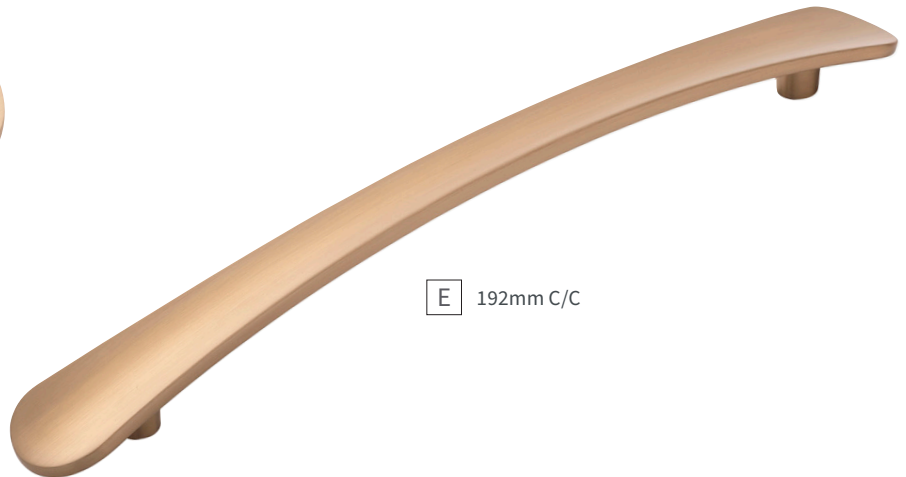

v

VALE

C O L L E C T I O N

This unique knob first appeared in our 1953 Modern Hardware catalog. This exaggerated concave shape, with its gentle slope, gives a nod to mid mod style while offering a timeless elegance relevant to today's décor.

A 1-3/4" DIA.

D 128mm C/C

B 3" DIA.

E 192mm C/C

A	KNOB	B076526-CBZ D: 1-3/4" P: 15/16" B: 1/2"	D	PULL	B076861-CBZ C/C: 128mm L: 7-1/4" W: 1" P: 1-1/16"
B	KNOB	B076527-CBZ D: 3" P: 1" B: 1-1/2" X 3/4"	E	PULL	B076862-CBZ C/C: 192mm L: 9-13/16" W: 1-1/16" P: 1-1/16"
C	PULL	B076860-CBZ C/C: 96mm L: 6" W: 1" P: 1"			