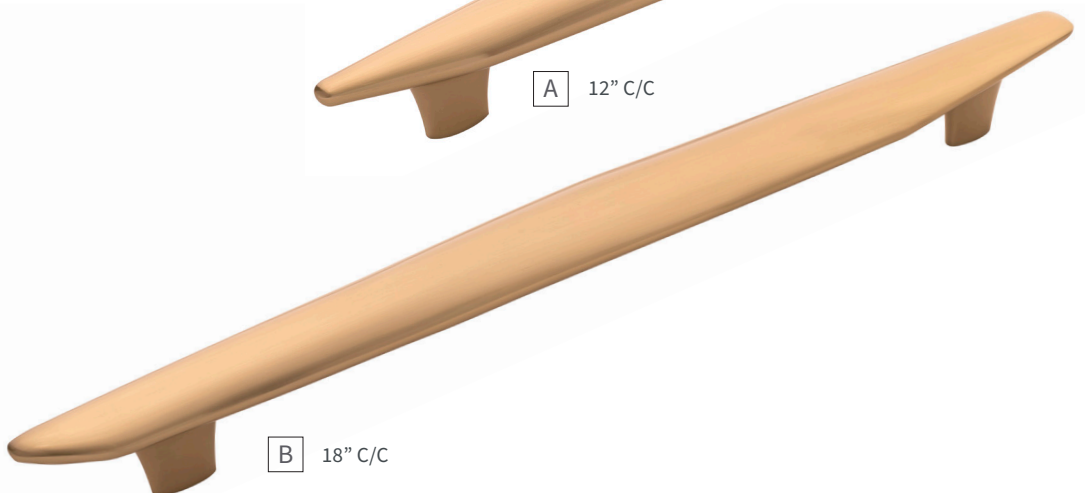

PEBBLE COLLECTION
APPLIANCE PULLS

14 | Polished Nickel

SN | Satin Nickel

CBZ | Champagne Bronze

BNV | Black Nickel Vined

MB | Matte Black

PEBBLE COLLECTION
APPLIANCE PULLS

A	APPLIANCE PULL	B079716-14 C/C: 12" L: 16-13/16" W: 2-1/16" P: 2-3/16"	F	APPLIANCE PULL	B079718-CBZ C/C: 18" L: 23-7/16" W: 2-3/8" P: 2-3/16"
B	APPLIANCE PULL	B079718-14 C/C: 18" L: 23-7/16" W: 2-3/8" P: 2-3/16"	G	APPLIANCE PULL	B079716-BNV C/C: 12" L: 16-13/16" W: 2-1/16" P: 2-3/16"
C	APPLIANCE PULL	B079716-SN C/C: 12" L: 16-13/16" W: 2-1/16" P: 2-3/16"	H	APPLIANCE PULL	B079718-BNV C/C: 18" L: 23-7/16" W: 2-3/8" P: 2-3/16"
D	APPLIANCE PULL	B079718-SN C/C: 18" L: 23-7/16" W: 2-3/8" P: 2-3/16"	I	APPLIANCE PULL	B079716-MB C/C: 12" L: 16-13/16" W: 2-1/16" P: 2-3/16"
E	APPLIANCE PULL	B079716-CBZ C/C: 12" L: 16-13/16" W: 2-1/16" P: 2-3/16"	J	APPLIANCE PULL	B079718-MB C/C: 18" L: 23-7/16" W: 2-3/8" P: 2-3/16"