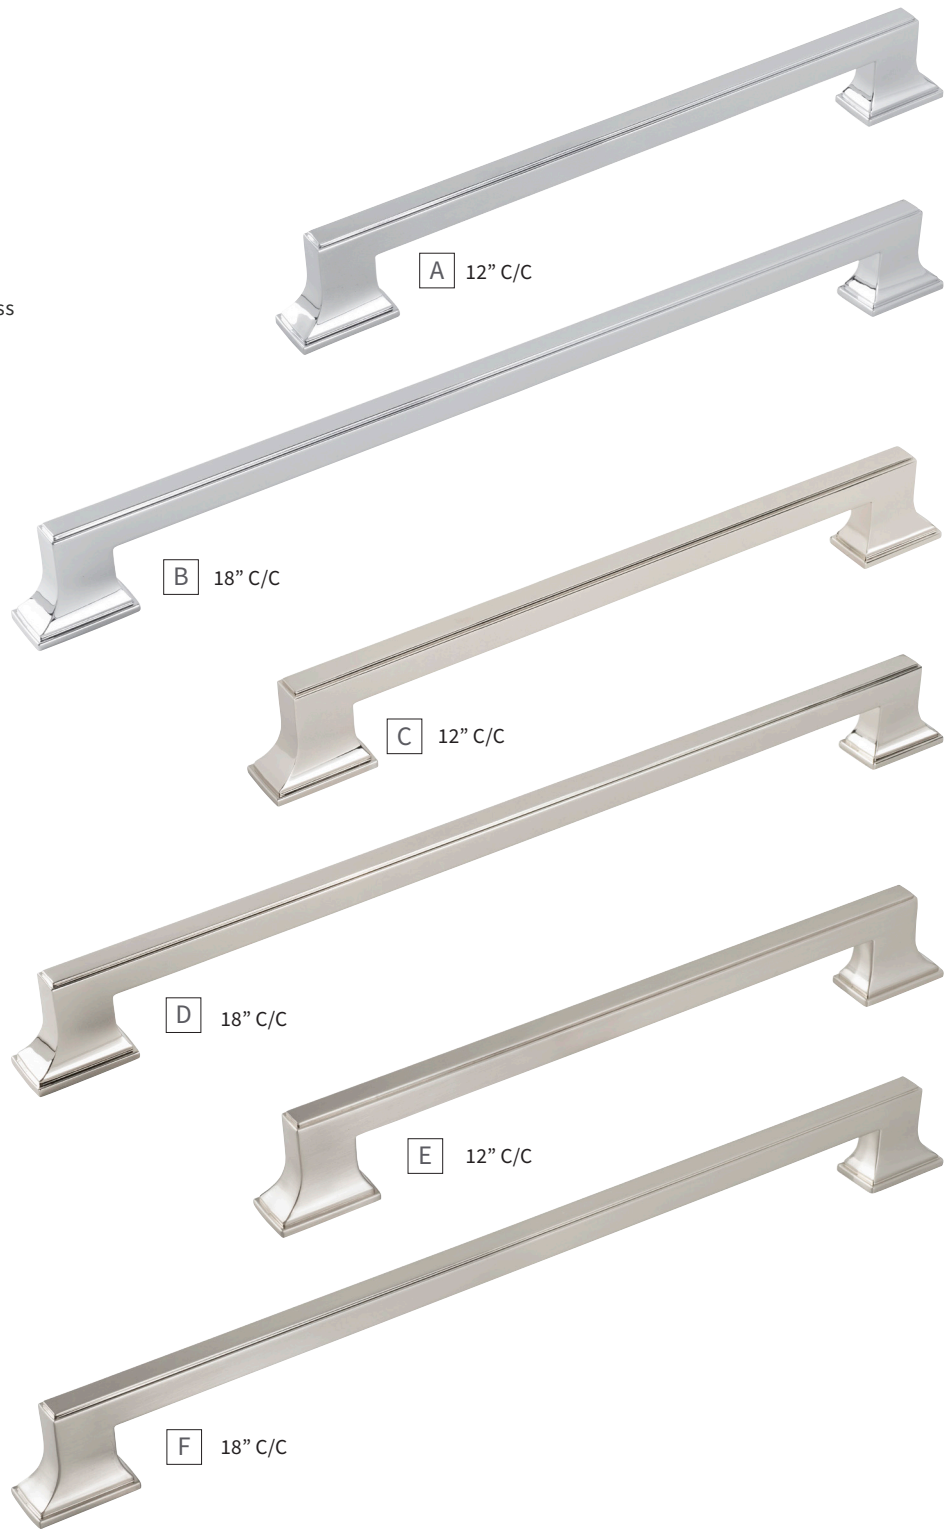

F 160mm C/C

G 224mm C/C

H 12" C/C

Learn more about Champagne Bronze (CBZ) in our **Designer Talks** series.

[CBZ Video →](#)

A	KNOB	B077459-CBZ D: 1-1/4" P: 1-1/4" B: 13/16"	E	PULL	B077462-CBZ C/C: 128mm L: 6-5/8" W: 3/4" P: 1-5/16"
B	KNOB	B077458-CBZ SQ: 1-1/8" P: 1-1/4" B: 13/16" SQ	F	PULL	B077463-CBZ C/C: 160mm L: 7-13/16" W: 3/4" P: 1-5/16"
C	KNOB	B077460-CBZ SQ: 1-3/8" P: 1-1/4" B: 1" SQ	G	PULL	B077464-CBZ C/C: 224mm L: 10-3/8" W: 3/4" P: 1-5/16"
D	PULL	B077461-CBZ C/C: 3" & 96mm L: 4-15/16" W: 3/4" P: 1-5/16"	H	PULL	B077465-CBZ C/C: 12" L: 13-9/16" W: 3/4" P: 1-3/8"

A	APPLIANCE PULL	B078830-CH C/C: 12" L: 14-5/8" W: 1-1/8" P: 2"	D	APPLIANCE PULL	B078831-14 C/C: 18" L: 20-5/8" W: 1-1/8" P: 2"
B	APPLIANCE PULL	B078831-CH C/C: 18" L: 20-5/8" W: 1-1/8" P: 2"	E	APPLIANCE PULL	B078830-SN C/C: 12" L: 14-5/8" W: 1-1/8" P: 2"
C	APPLIANCE PULL	B078830-14 C/C: 12" L: 14-5/8" W: 1-1/8" P: 2"	F	APPLIANCE PULL	B078831-SN C/C: 18" L: 20-5/8" W: 1-1/8" P: 2"