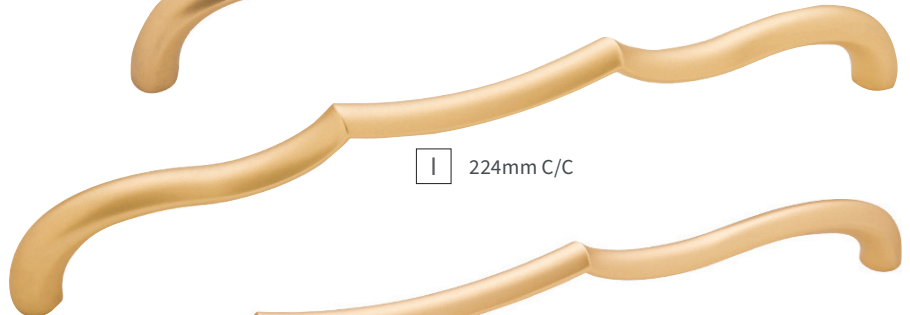

D 3" C/C

E 96mm C/C

F 128mm C/C

G 160mm C/C

H 192mm C/C

I 224mm C/C

J 12" C/C

A	KNOB	B076180-BGB D: 2" P: 15/16" B: 1/2" x 5/16"	F	PULL	B076141-BGB C/C: 128mm L: 5-7/16" W: 1/2" P: 1-5/16"
B	KNOB	B076137-BGB D: 1-1/2" P: 1" B: 3/4"	G	PULL	B076142-BGB C/C: 160mm L: 6-11/16" W: 1/2" P: 1-5/16"
C	KNOB	B076138-BGB D: 1-3/16" P: 1-3/16" B: 3/4"	H	PULL	B076143-BGB C/C: 192mm L: 8" W: 9/16" P: 1-5/16"
D	PULL	B076139-BGB C/C: 3" L: 3-3/8" W: 1/2" P: 1-1/16"	I	PULL	B076144-BGB C/C: 224mm L: 9-5/16" W: 9/16" P: 1-5/16"
E	PULL	B076140-BGB C/C: 96mm L: 4-3/16" W: 1/2" P: 1-1/4"	J	PULL	B076145-BGB C/C: 12" L: 12-1/2" W: 9/16" P: 1-3/8"

TRELLIS COLLECTION

APPLIANCE PULLS

14 | Polished Nickel

SN | Satin Nickel

BGB | Brushed Golden Brass

MB | Matte Black

A 12" C/C

B 18" C/C