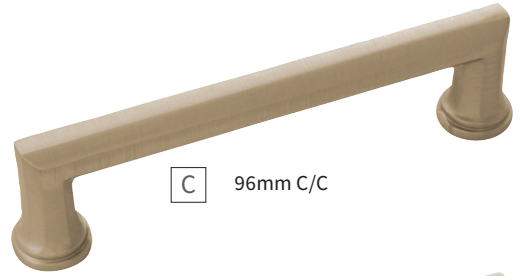

FACETTE COLLECTION

SOLID BRASS

CH | Chrome

14 | Polished Nickel

SS | Stainless Steel

CBZ | Champagne Bronze

MB | Matte Black

C 96mm C/C