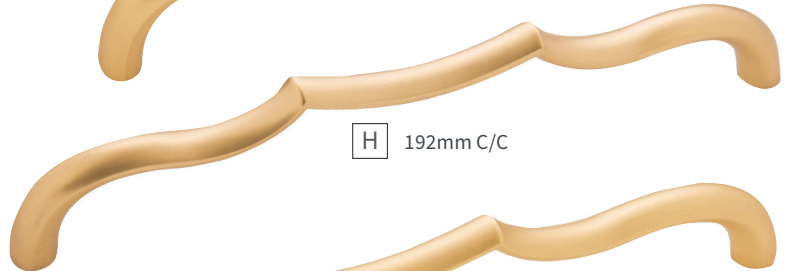

D 3" C/C

E 96mm C/C

F 128mm C/C

G 160mm C/C

H 192mm C/C

I 224mm C/C

J 12" C/C

A	KNOB	B076180-BGB D: 2" P: 15/16" B: 1/2" x 5/16"	F	PULL	B076141-BGB C/C: 128mm L: 5-7/16" W: 1/2" P: 1-5/16"
B	KNOB	B076137-BGB D: 1-1/2" P: 1" B: 3/4"	G	PULL	B076142-BGB C/C: 160mm L: 6-11/16" W: 1/2" P: 1-5/16"
C	KNOB	B076138-BGB D: 1-3/16" P: 1-3/16" B: 3/4"	H	PULL	B076143-BGB C/C: 192mm L: 8" W: 9/16" P: 1-5/16"
D	PULL	B076139-BGB C/C: 3" L: 3-3/8" W: 1/2" P: 1-1/16"	I	PULL	B076144-BGB C/C: 224mm L: 9-5/16" W: 9/16" P: 1-5/16"
E	PULL	B076140-BGB C/C: 96mm L: 4-3/16" W: 1/2" P: 1-1/4"	J	PULL	B076145-BGB C/C: 12" L: 12-1/2" W: 9/16" P: 1-3/8"

TRELLIS COLLECTION

APPLIANCE PULLS

14 | Polished Nickel

SN | Satin Nickel

BGB | Brushed Golden Brass

MB | Matte Black

A 12" C/C

B 18" C/C