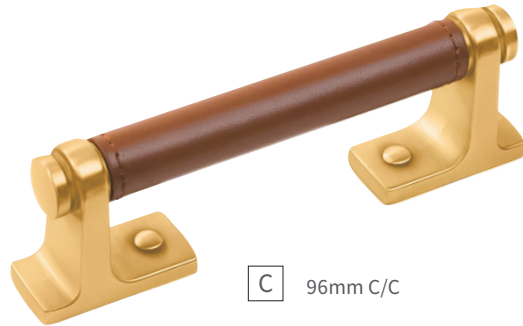

RESERVE COLLECTION

LRSN | Satin Nickel
with Brown Leather

LRBGB | Brushed Golden Brass
with Brown Leather

LRMB | Matte Black
with Brown Leather

C 96mm C/C

Learn more about the collection in our **Designer Talks** series.

[Reserve Video →](#)

A	KNOB	B077977LRBGB D: 1-1/4" P: 1-1/4" B: 1"	C	PULL	B077979LRBGB C/C: 96mm L: 4-3/4" W: 11/16" P: 1-1/2"
B	PULL	B077978LRBGB C/C: 3" L: 4" W: 11/16" P: 1-1/2"	D	PULL	B077980LRBGB C/C: 128mm L: 6" W: 11/16" P: 1-1/2"