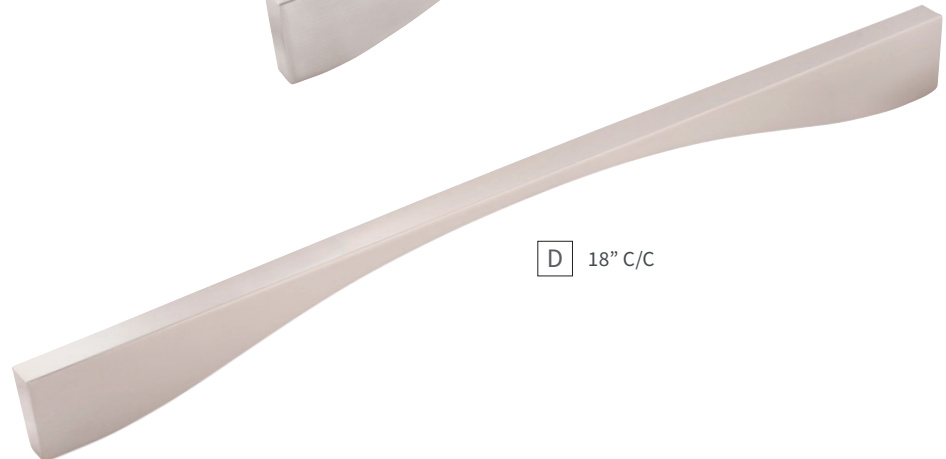

C 12" C/C

D 18" C/C

A	APPLIANCE PULL	B077118-CH C/C: 12" L: 12-5/8" W: 3/4" P: 1-5/8"	C	APPLIANCE PULL	B077118-SN C/C: 12" L: 12-5/8" W: 3/4" P: 1-5/8"
B	APPLIANCE PULL	B077286-CH C/C: 18" L: 18-5/8" W: 3/4" P: 1-5/8"	D	APPLIANCE PULL	B077286-SN C/C: 18" L: 18-5/8" W: 3/4" P: 1-5/8"