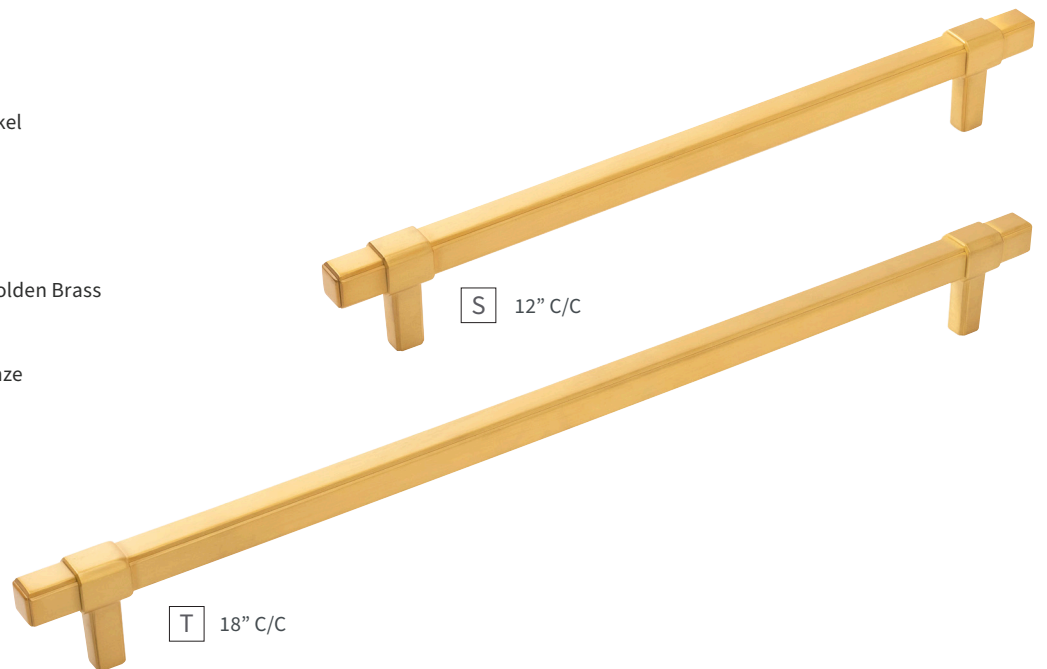

M	APPLIANCE PULL	B077277-14 C/C: 12" L: 13-1/8" W: 1-1/8" P: 2-3/16"	O	APPLIANCE PULL	B079354WN-BGB C/C: 12" L: 12-9/16" W: 1-3/16" P: 1-7/8"
N	APPLIANCE PULL	B077278-14 C/C: 18" L: 19-1/8" W: 1-1/8" P: 2-3/16"	P	APPLIANCE PULL	B079354WN-BGB C/C: 18" L: 18-9/16" W: 1-3/16" P: 1-7/8"

MONROE COLLECTION

APPLIANCE PULLS | SEE PAGES 68-71 FOR MORE DETAILS

CH | Chrome

14 | Polished Nickel

SN | Satin Nickel

BGB | Brushed Golden Brass

VB | Vintage Bronze

MB | Matte Black

Q	APPLIANCE PULL	B077280-CBZ C/C: 12" L: 12-11/16" W: 3/4" P: 2"	S	APPLIANCE PULL	B078832-BGB C/C: 12" L: 14-5/8" W: 13/16" P: 2-1/8"
R	APPLIANCE PULL	B077281-CBZ C/C: 18" L: 18-11/16" W: 3/4" P: 2"	T	APPLIANCE PULL	B078833-BGB C/C: 18" L: 20-5/8" W: 13/16" P: 2-1/8"