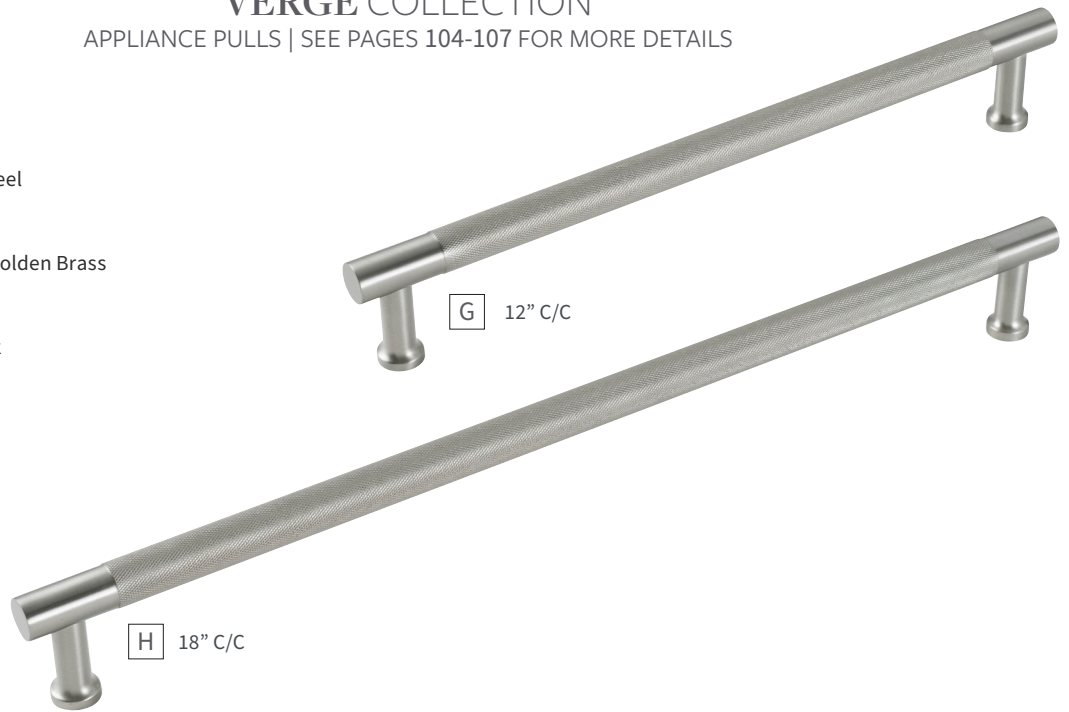

C	APPLIANCE PULL	B077952MB C/C: 12" L: 13-1/2" W: 1-1/2" P: 2-3/16"	E	APPLIANCE PULL	B079378-BGB C/C: 12" L: 14-11/16" W: 1-1/2" P: 1-13/16"
D	APPLIANCE PULL	B077953MB C/C: 18" L: 19-1/2" W: 1-1/2" P: 2-3/16"	F	APPLIANCE PULL	B079379-BGB C/C: 18" L: 20-11/16" W: 1-1/2" P: 1-13/16"

VERGE COLLECTION

APPLIANCE PULLS | SEE PAGES 104-107 FOR MORE DETAILS

CH | Chrome

SS | Stainless Steel

BGB | Brushed Golden Brass

MB | Matte Black

G APPLIANCE PULL **B079411-SS**
C/C: 12" L: 13-7/16" W: 3/4" P: 2-1/16"