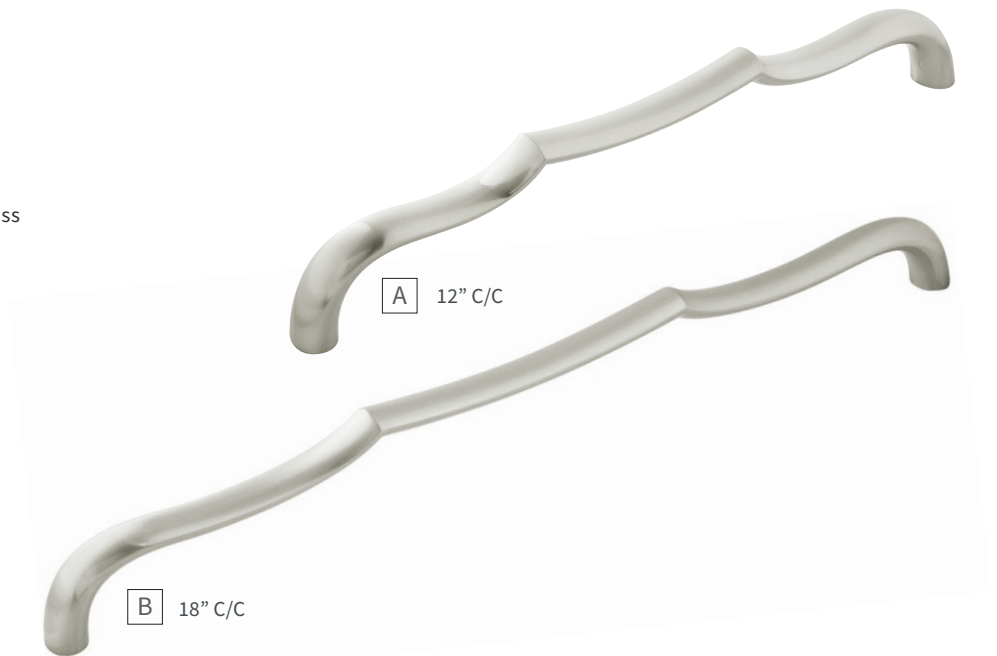

MB | Matte Black

W 12" C/C

X 18" C/C

U	APPLIANCE PULL	B079396-MBBGB C/C: 12" L: 14" W: 1-3/16" P: 2-1/4"	W	APPLIANCE PULL	B079716-14 C/C: 12" L: 16-13/16" W: 2-1/16" P: 2-3/16"
V	APPLIANCE PULL	B079399-MBBGB C/C: 18" L: 20" W: 1-3/16" P: 2-1/4"	X	APPLIANCE PULL	B079718-14 C/C: 18" L: 23-7/16" W: 2-3/8" P: 2-3/16"

SINCLAIRE COLLECTION

APPLIANCE PULLS | SEE PAGES 84-87 FOR MORE DETAILS

-  CH | Chrome
-  14 | Polished Nickel
-  SN | Satin Nickel
-  BGB | Brushed Golden Brass
-  MBBGB | Matte Black & Brushed Golden Brass
-  MB | Matte Black

TRELLIS COLLECTION

APPLIANCE PULLS | SEE PAGES 90-93 FOR MORE DETAILS

-  14 | Polished Nickel
-  SN | Satin Nickel
-  BGB | Brushed Golden Brass
-  MB | Matte Black

Y	APPLIANCE PULL	B077113-MBBGB C/C: 12" L: 14-1/4" W: 1" P: 2-1/8"	A	APPLIANCE PULL	B077111-SN C/C: 12" L: 12-3/4" W: 7/8" P: 2-1/16"
Z	APPLIANCE PULL	B077288-MBBGB C/C: 18" L: 20-1/4" W: 1" P: 2-1/8"	B	APPLIANCE PULL	B077290-SN C/C: 18" L: 18-3/4" W: 7/8" P: 2-1/16"