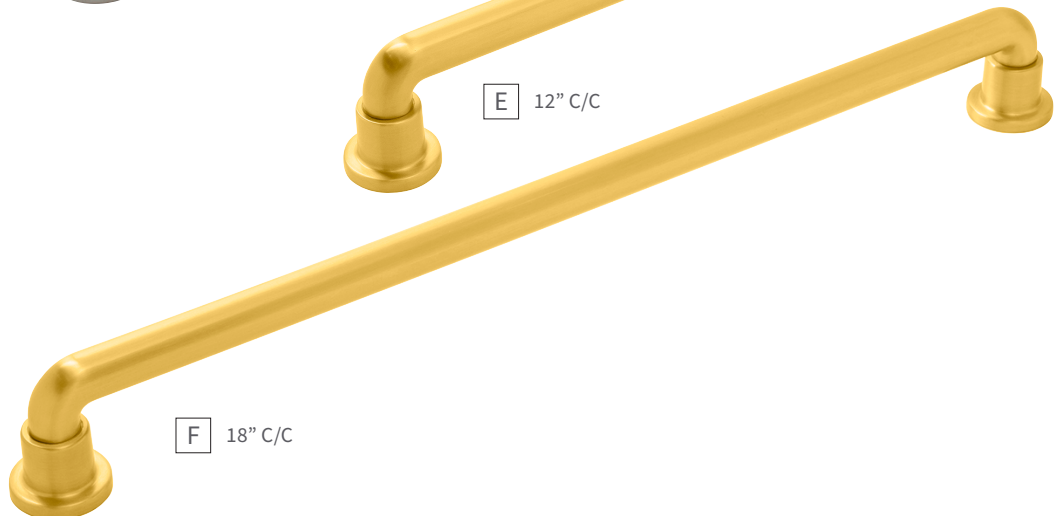

B 18" C/C

C 12" C/C

D 18" C/C

E 12" C/C

F 18" C/C

URBANE COLLECTION
APPLIANCE PULLS

A	APPLIANCE PULL	B077952CH C/C: 12" L: 13-1/2" W: 1-1/2" P: 2-3/16"	F	APPLIANCE PULL	B077953BGB C/C: 18" L: 19-1/2" W: 1-1/2" P: 2-3/16"
B	APPLIANCE PULL	B077953CH C/C: 18" L: 19-1/2" W: 1-1/2" P: 2-3/16"	G	APPLIANCE PULL	B077952CBZ C/C: 12" L: 13-1/2" W: 1-1/2" P: 2-3/16"
C	APPLIANCE PULL	B077952SN C/C: 12" L: 13-1/2" W: 1-1/2" P: 2-3/16"	H	APPLIANCE PULL	B077953CBZ C/C: 18" L: 19-1/2" W: 1-1/2" P: 2-3/16"
D	APPLIANCE PULL	B077953SN C/C: 18" L: 19-1/2" W: 1-1/2" P: 2-3/16"	I	APPLIANCE PULL	B077952MB C/C: 12" L: 13-1/2" W: 1-1/2" P: 2-3/16"
E	APPLIANCE PULL	B077952BGB C/C: 12" L: 13-1/2" W: 1-1/2" P: 2-3/16"	J	APPLIANCE PULL	B077953MB C/C: 18" L: 19-1/2" W: 1-1/2" P: 2-3/16"