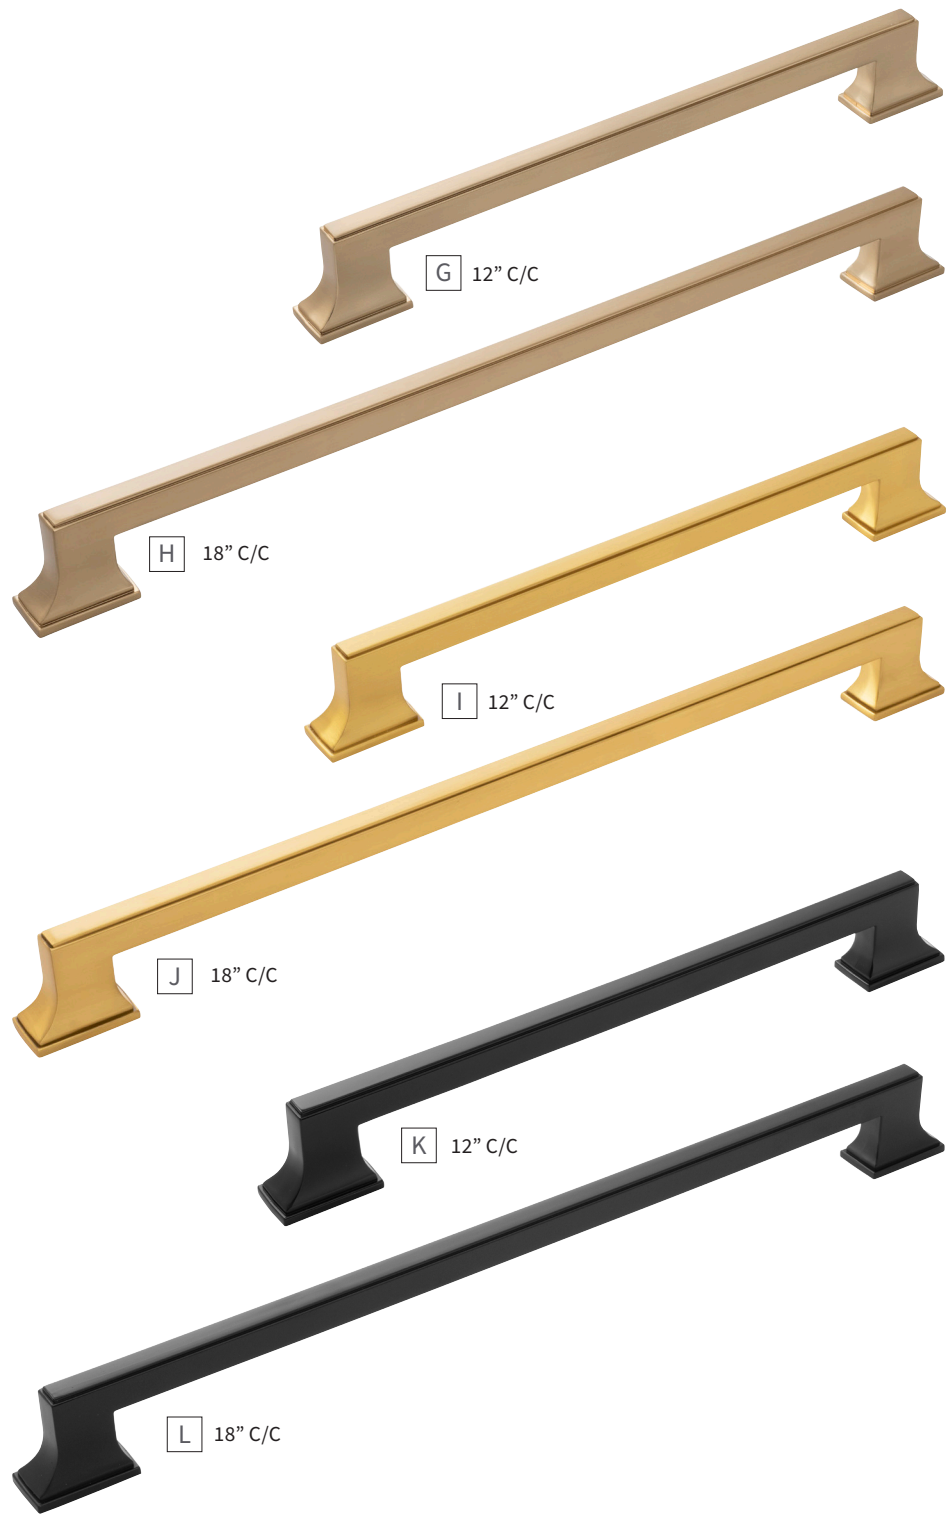

BROWNSTONE COLLECTION
APPLIANCE PULLS

G	APPLIANCE PULL	B078830-CBZ C/C: 12" L: 14-5/8" W: 1-1/8" P: 2"	J	APPLIANCE PULL	B078831-BGB C/C: 18" L: 20-5/8" W: 1-1/8" P: 2"
H	APPLIANCE PULL	B078831-CBZ C/C: 18" L: 20-5/8" W: 1-1/8" P: 2"	K	APPLIANCE PULL	B078830-MB C/C: 12" L: 14-5/8" W: 1-1/8" P: 2"
I	APPLIANCE PULL	B078830-BGB C/C: 12" L: 14-5/8" W: 1-1/8" P: 2"	L	APPLIANCE PULL	B078831-MB C/C: 18" L: 20-5/8" W: 1-1/8" P: 2"