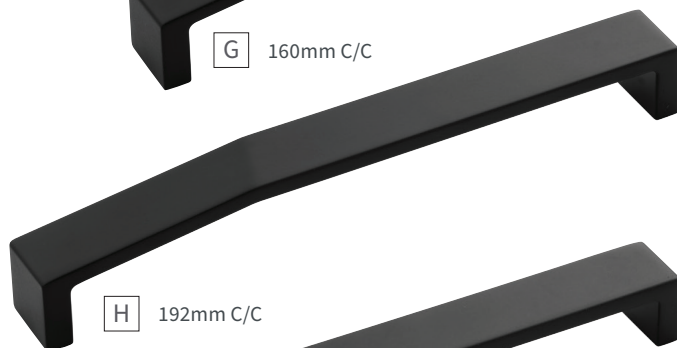

F 128mm C/C

G 160mm C/C

H 192mm C/C

I 224mm C/C

A	KNOB	B077150-MB SQ: 1-3/8" P: 1-1/8" B: 7/16"	F	PULL	B077155-MB C/C: 128mm L: 5-3/8" W: 7/8" P: 1-3/16"
B	KNOB	B077152-MB C/C: 1" L: 1-5/8" W: 1/2" P: 1-3/8" B: 1-5/8" x 3/8"	G	PULL	B077156-MB C/C: 160mm L: 6-5/8" W: 7/8" P: 1-3/16"
C	KNOB	B077153-MB D: 1-3/8" P: 1-1/8" B: 1/2"	H	PULL	B077157-MB C/C: 192mm L: 7-7/8" W: 7/8" P: 1-3/16"
D	PULL	B077400-MB C/C: 3" L: 3-3/8" W: 7/8" P: 1-1/8"	I	PULL	B077158-MB C/C: 224mm L: 9-3/16" W: 7/8" P: 1-1/4"
E	PULL	B077154-MB C/C: 96mm L: 4-1/8" W: 7/8" P: 1-1/8"			