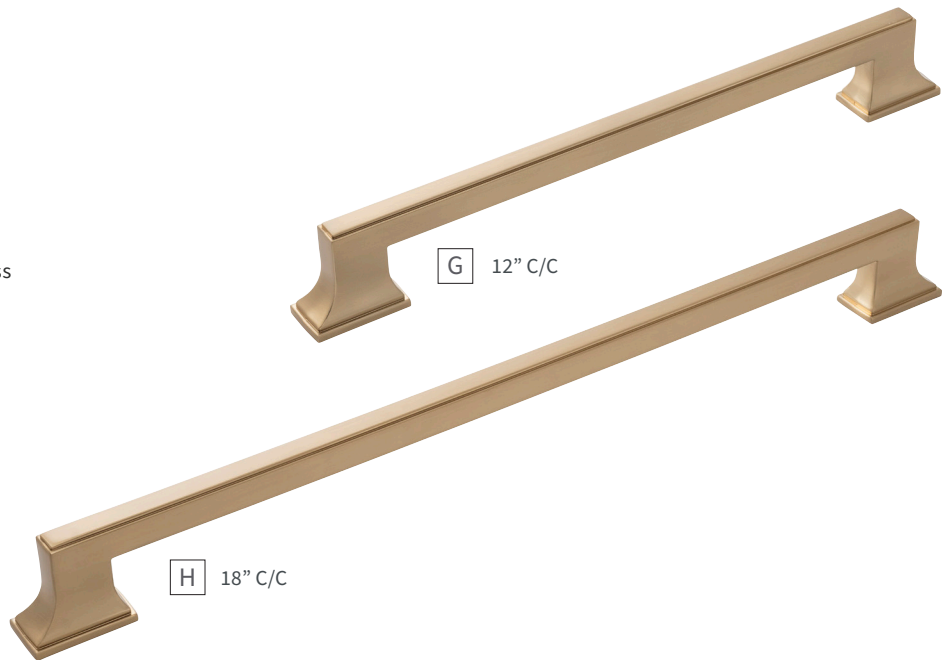

APPLIANCE PULLS | SEE PAGES 24-27 FOR MORE DETAILS

CH | Chrome

14 | Polished Nickel

SN | Satin Nickel

BGB | Brushed Golden Brass

CBZ | Champagne Bronze

MB | Matte Black

G 12" C/C

H 18" C/C

E APPLIANCE PULL **B077898BGB**
C/C: 12" L: 13-1/8" W: 1-3/4" P: 1-13/16"

G APPLIANCE PULL **B078830-CBZ**
C/C: 12" L: 14-5/8" W: 1-1/8" P: 2"

F APPLIANCE PULL **B077899BGB**
C/C: 18" L: 19-1/8" W: 1-3/4" P: 1-13/16"