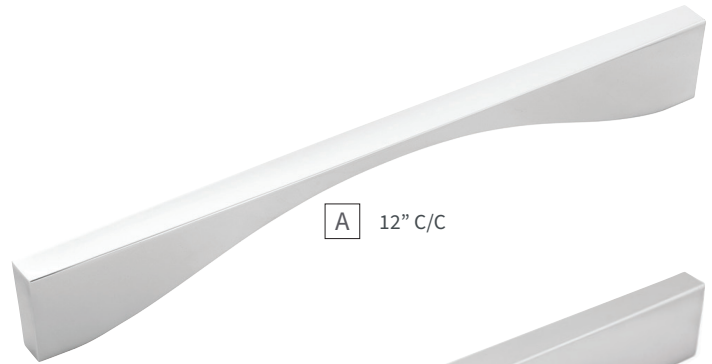

CHANNEL COLLECTION

APPLIANCE PULLS

CH | Chrome

SN | Satin Nickel

BGB | Brushed Golden Brass

MB | Matte Black

A 12" C/C