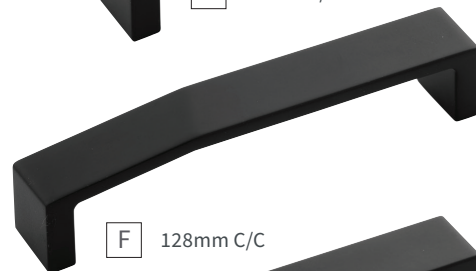

F 128mm C/C

G 160mm C/C

H 192mm C/C

I 224mm C/C

A	KNOB	B077150-MB SQ: 1-3/8" P: 1-1/8" B: 7/16"	F	PULL	B077155-MB C/C: 128mm L: 5-3/8" W: 7/8" P: 1-3/16"
B	KNOB	B077152-MB C/C: 1" L: 1-5/8" W: 1/2" P: 1-3/8" B: 1-5/8" x 3/8"	G	PULL	B077156-MB C/C: 160mm L: 6-5/8" W: 7/8" P: 1-3/16"
C	KNOB	B077153-MB D: 1-3/8" P: 1-1/8" B: 1/2"	H	PULL	B077157-MB C/C: 192mm L: 7-7/8" W: 7/8" P: 1-3/16"
D	PULL	B077400-MB C/C: 3" L: 3-3/8" W: 7/8" P: 1-1/8"	I	PULL	B077158-MB C/C: 224mm L: 9-3/16" W: 7/8" P: 1-1/4"
E	PULL	B077154-MB C/C: 96mm L: 4-1/8" W: 7/8" P: 1-1/8"			