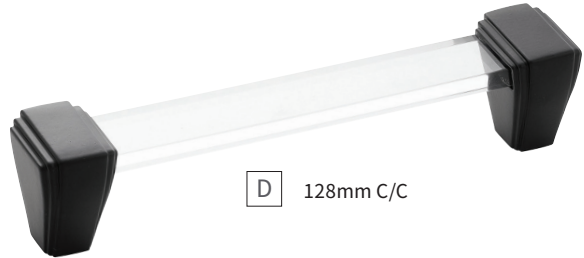

BELLECLAIRE COLLECTION

14 | Polished Nickel

SN | Satin Nickel

BGB | Brushed Golden Brass

MB | Matte Black

A 1" LENGTH

B 1-1/4" SQ.

C 96mm C/C

D 128mm C/C

E 160mm C/C

Learn more about the collection in our Designer Talks series.

[Belleclaire Video →](#)

A	KNOB	B077493-MB L: 1" W: 7/8" P: 1-1/4" B: 11/16" X 1/2"	D	PULL	B077504-MB C/C: 128mm L: 5-7/8" W: 1-1/16" P: 1-1/4"
B	KNOB	B077497-MB SQ: 1-1/4" P: 1-1/4" B: 9/16" X 7/16"	E	PULL	B077505-MB C/C: 160mm L: 7-1/8" W: 1-1/16" P: 1-1/4"
C	PULL	B077503-MB C/C: 96mm L: 4-5/8" W: 1-1/16" P: 1-1/4"			