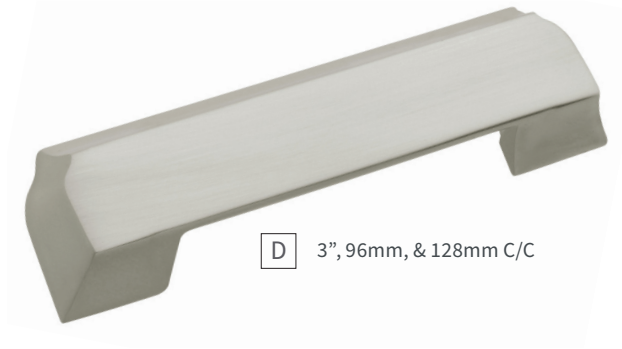

STUDIO II COLLECTION

SOLID BRASS

CH | Chrome

14 | Polished Nickel

SN | Satin Nickel

BGB | Brushed Golden Brass

MB | Matte Black

D 3", 96mm, & 128mm C/C