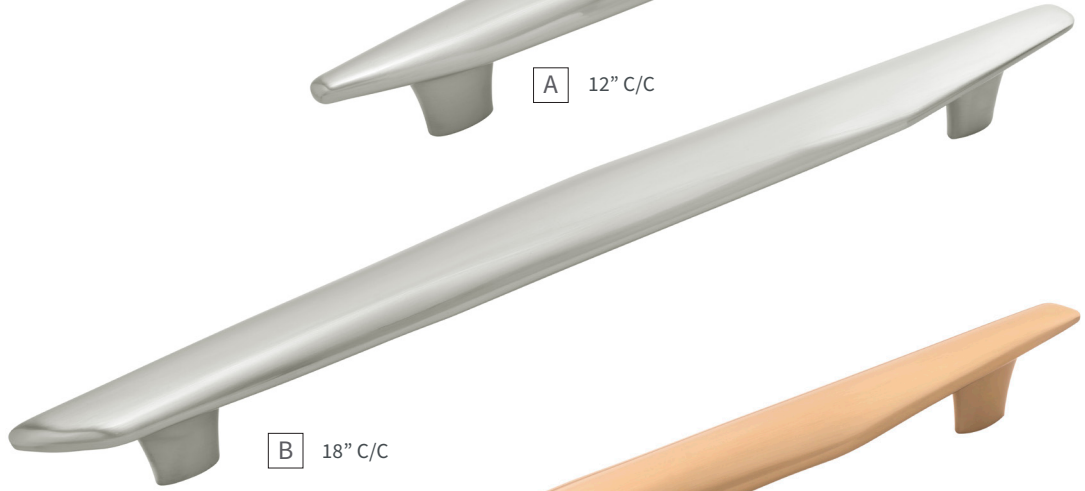

PEBBLE COLLECTION
APPLIANCE PULLS

14 | Polished Nickel

SN | Satin Nickel

CBZ | Champagne Bronze

BNV | Black Nickel Vined

MB | Matte Black

PEBBLE COLLECTION
APPLIANCE PULLS

A	APPLIANCE PULL	B079716-14 C/C: 12" L: 16-13/16" W: 2-1/16" P: 2-3/16"	F	APPLIANCE PULL	B079718-CBZ C/C: 18" L: 23-7/16" W: 2-3/8" P: 2-3/16"
B	APPLIANCE PULL	B079718-14 C/C: 18" L: 23-7/16" W: 2-3/8" P: 2-3/16"	G	APPLIANCE PULL	B079716-BNV C/C: 12" L: 16-13/16" W: 2-1/16" P: 2-3/16"
C	APPLIANCE PULL	B079716-SN C/C: 12" L: 16-13/16" W: 2-1/16" P: 2-3/16"	H	APPLIANCE PULL	B079718-BNV C/C: 18" L: 23-7/16" W: 2-3/8" P: 2-3/16"
D	APPLIANCE PULL	B079718-SN C/C: 18" L: 23-7/16" W: 2-3/8" P: 2-3/16"	I	APPLIANCE PULL	B079716-MB C/C: 12" L: 16-13/16" W: 2-1/16" P: 2-3/16"
E	APPLIANCE PULL	B079716-CBZ C/C: 12" L: 16-13/16" W: 2-1/16" P: 2-3/16"	J	APPLIANCE PULL	B079718-MB C/C: 18" L: 23-7/16" W: 2-3/8" P: 2-3/16"