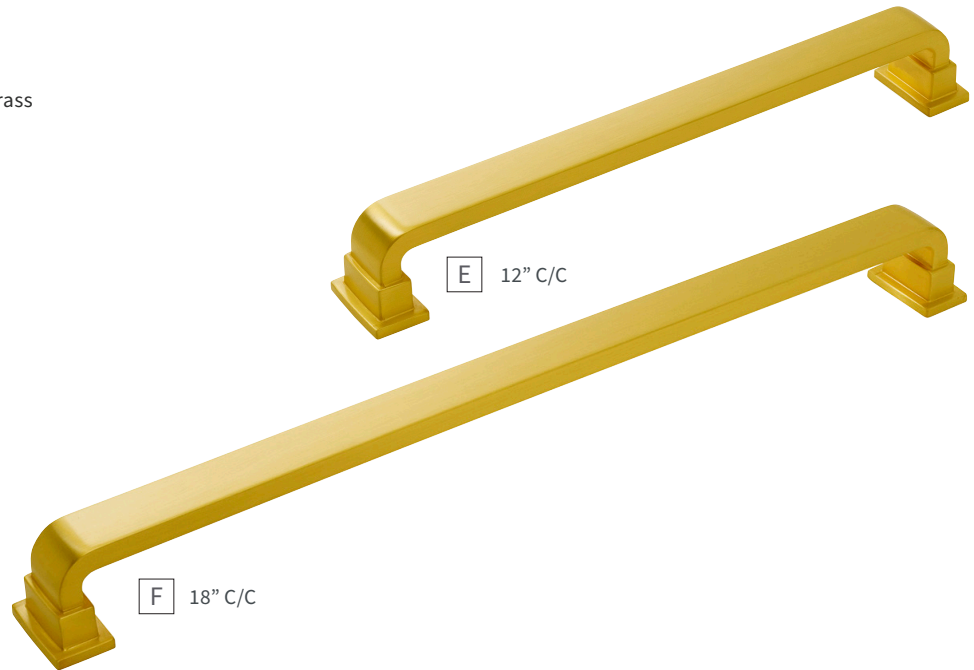

APPLIANCE PULLS | SEE PAGES 16-19 FOR MORE DETAILS

CH | Chrome

14 | Polished Nickel

SN | Satin Nickel

BGB | Brushed Golden Brass

CBZ | Champagne Bronze

MB | Matte Black

A	APPLIANCE PULL	B077287-MB C/C: 12" L: 12-1/2" W: 1" P: 1-3/4"	C	APPLIANCE PULL	B079927-14 C/C: 12" L: 13-1/16" W: 1-1/16" P: 2-1/4"
B	APPLIANCE PULL	B077289-MB C/C: 18" L: 18-1/2" W: 1" P: 1-3/4"	D	APPLIANCE PULL	B079926-14 C/C: 18" L: 19-1/16" W: 1-1/16" P: 2-1/4"

BRIGHTON COLLECTION

APPLIANCE PULLS | SEE PAGES 20-23 FOR MORE DETAILS

SN | Satin Nickel

BGB | Brushed Golden Brass

MB | Matte Black

E 12" C/C

F 18" C/C

BROWNSTONE COLLECTION

H 18" C/C

E APPLIANCE PULL **B077898BGB**
C/C: 12" L: 13-1/8" W: 1-3/4" P: 1-13/16"

G APPLIANCE PULL **B078830-CBZ**
C/C: 12" L: 14-5/8" W: 1-1/8" P: 2"

F APPLIANCE PULL **B077899BGB**
C/C: 18" L: 19-1/8" W: 1-3/4" P: 1-13/16"