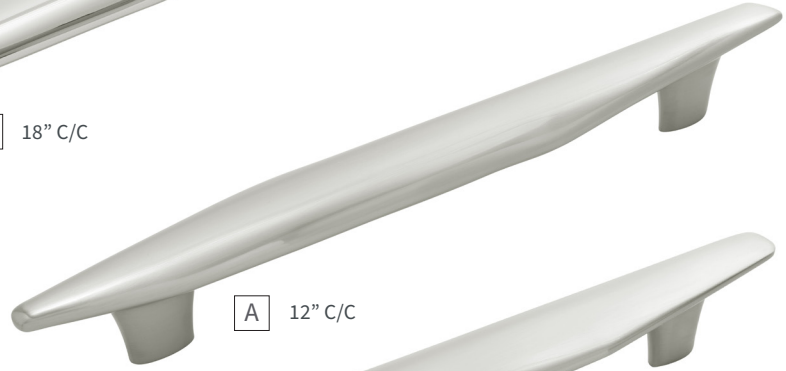

PEBBLE COLLECTION
APPLIANCE PULLS

14 | Polished Nickel

SN | Satin Nickel

CBZ | Champagne Bronze

BNV | Black Nickel Vined

MB | Matte Black

PEBBLE COLLECTION
APPLIANCE PULLS

A	APPLIANCE PULL	B079716-14 C/C: 12" L: 16-13/16" W: 2-1/16" P: 2-3/16"	F	APPLIANCE PULL	B079718-CBZ C/C: 18" L: 23-7/16" W: 2-3/8" P: 2-3/16"
B	APPLIANCE PULL	B079718-14 C/C: 18" L: 23-7/16" W: 2-3/8" P: 2-3/16"	G	APPLIANCE PULL	B079716-BNV C/C: 12" L: 16-13/16" W: 2-1/16" P: 2-3/16"
C	APPLIANCE PULL	B079716-SN C/C: 12" L: 16-13/16" W: 2-1/16" P: 2-3/16"	H	APPLIANCE PULL	B079718-BNV C/C: 18" L: 23-7/16" W: 2-3/8" P: 2-3/16"
D	APPLIANCE PULL	B079718-SN C/C: 18" L: 23-7/16" W: 2-3/8" P: 2-3/16"	I	APPLIANCE PULL	B079716-MB C/C: 12" L: 16-13/16" W: 2-1/16" P: 2-3/16"
E	APPLIANCE PULL	B079716-CBZ C/C: 12" L: 16-13/16" W: 2-1/16" P: 2-3/16"	J	APPLIANCE PULL	B079718-MB C/C: 18" L: 23-7/16" W: 2-3/8" P: 2-3/16"