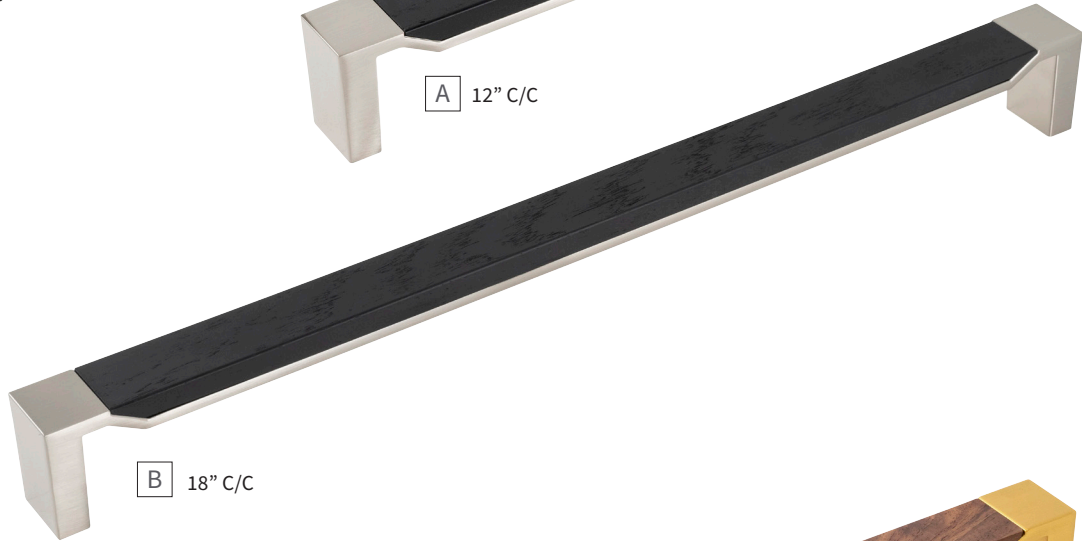

FUSE COLLECTION

APPLIANCE PULLS

WB-SN | Satin Nickel
with Black Wood

WN-BGB | Brushed Golden Brass
with Walnut

WB-BGB | Brushed Golden Brass
with Black Wood

WN-MB | Matte Black
with Walnut

A 12" C/C

B 18" C/C

C 12" C/C

D 18" C/C

A	APPLIANCE PULL	B079354WB-SN C/C: 12" L: 12-9/16" W: 1-3/16" P: 1-7/8"	C	APPLIANCE PULL	B079354WN-BGB C/C: 12" L: 12-9/16" W: 1-3/16" P: 1-7/8"
B	APPLIANCE PULL	B079355WB-SN C/C: 18" L: 18-9/16" W: 1-3/16" P: 1-7/8"	D	APPLIANCE PULL	B079355WN-BGB C/C: 18" L: 18-9/16" W: 1-3/16" P: 1-7/8"