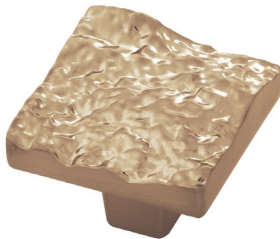

SANDRINE COLLECTION

SN | Satin Nickel

CBZ | Champagne Bronze

VB | Vintage Bronze

BM | Black Mist

B 2" SQ.

A 1-3/8" SQ.

C 96mm & 128mm C/C