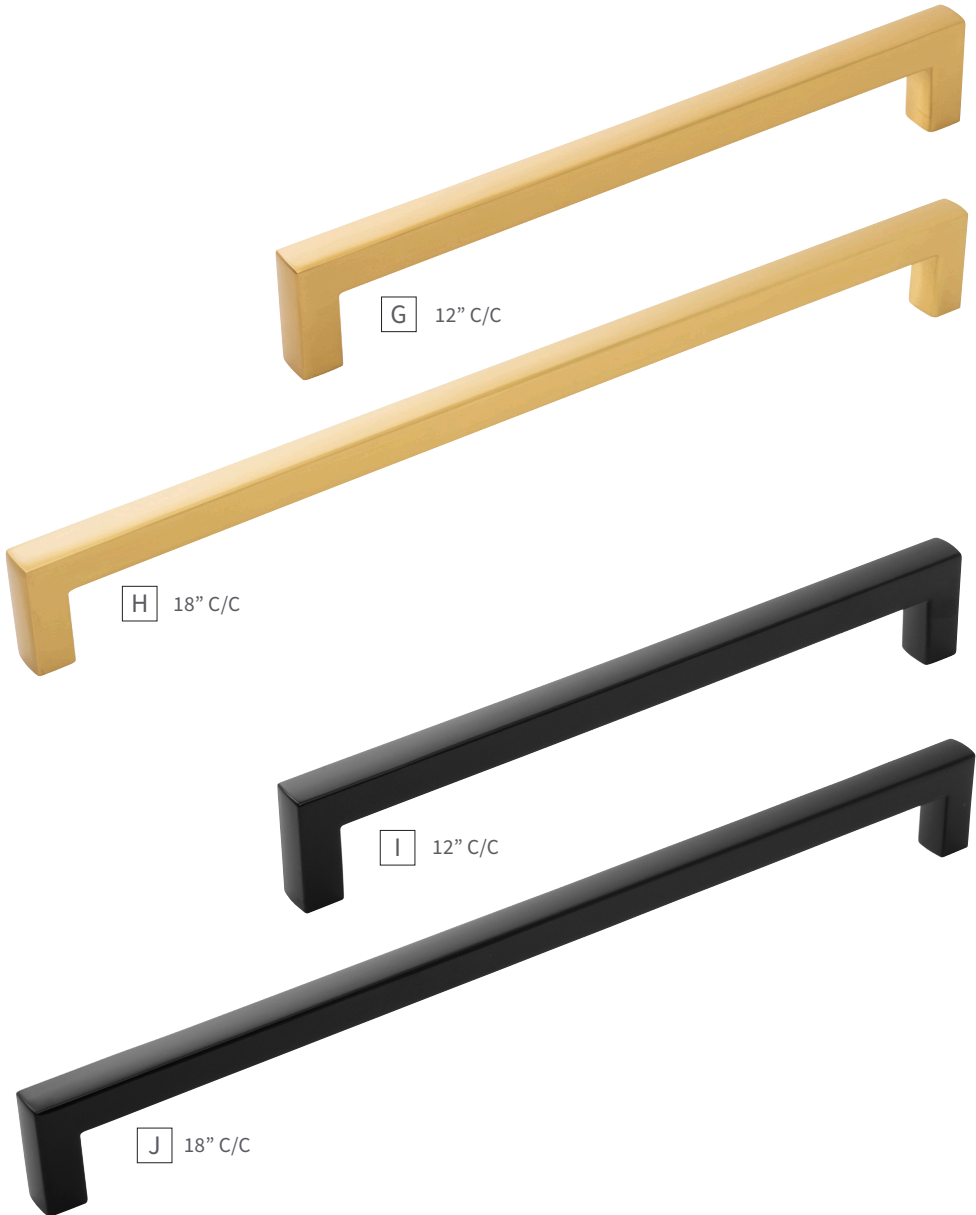

A	KNOB	B077986BGB SQ: 1-1/4" P: 1-3/16" B: 3/8"	E	PULL	B077989BGB C/C: 128mm L: 5-1/2" W: 1/2" P: 1-7/16"
B	HOOK	B077994BGB C/C: 1" L: 4-1/2" W: 1-1/2" P: 2-1/2" B: 1-5/8" x 1-1/2"	F	PULL	B077990BGB C/C: 160mm L: 6-3/4" W: 1/2" P: 1-7/16"
C	PULL	B077987BGB C/C: 3" L: 3-1/2" W: 1/2" P: 1-7/16"	G	PULL	B079452BGB C/C: 224mm L: 9-5/16" W: 1/2" P: 1-7/16"
D	PULL	B077988BGB C/C: 96mm L: 4-1/4" W: 1/2" P: 1-7/16"	H	PULL	B079453BGB C/C: 12" L: 12-1/2" W: 1/2" P: 1-7/16"

COVENTRY COLLECTION

CH | Chrome

14 | Polished Nickel

SN | Satin Nickel

BGB | Brushed Golden Brass

MB | Matte Black

COVENTRY COLLECTION

A	APPLIANCE PULL	B077992CH C/C: 12" L: 12-3/4" W: 3/4" P: 2-1/16"	F	APPLIANCE PULL	B077993SN C/C: 18" L: 18-3/4" W: 3/4" P: 2-1/16"
B	APPLIANCE PULL	B077993CH C/C: 18" L: 18-3/4" W: 3/4" P: 2-1/16"	G	APPLIANCE PULL	B077992BGB C/C: 12" L: 12-3/4" W: 3/4" P: 2-1/16"
C	APPLIANCE PULL	B07799214 C/C: 12" L: 12-3/4" W: 3/4" P: 2-1/16"	H	APPLIANCE PULL	B077993BGB C/C: 18" L: 18-3/4" W: 3/4" P: 2-1/16"
D	APPLIANCE PULL	B07799314 C/C: 18" L: 18-3/4" W: 3/4" P: 2-1/16"	I	APPLIANCE PULL	B077992MB C/C: 12" L: 12-3/4" W: 3/4" P: 2-1/16"
E	APPLIANCE PULL	B077992SN C/C: 12" L: 12-3/4" W: 3/4" P: 2-1/16"	J	APPLIANCE PULL	B077993MB C/C: 18" L: 18-3/4" W: 3/4" P: 2-1/16"

A 1-5/16" SQ.

B 1-5/16" DIA.

C 1-1/4" C/C

F 3" & 96mm C/C

G 128mm & 160mm C/C

D 96mm C/C

E 128mm C/C

A	KNOB	B077034-MB SQ: 1-5/16" P: 1-1/8" B: 7/16" SQ.	E	CUP PULL	B077048-MB C/C: 128mm L: 7-1/2" W: 1-7/8" P: 7/8
B	KNOB	B077045-MB D: 1-5/16" P: 1-3/16" B: 7/16"	F	PULL	B078796-MB C/C: 3" & 96mm L: 7-7/16" W: 7/16" P: 1-1/8"
C	KNOB	B077046-MB C/C: 1-1/4" L: 1-3/4" W: 3/4" P: 1-1/4" B: 1-5/8" X 7/16"	G	PULL	B078797-MB C/C: 128mm & 160mm L: 10-3/4" W: 7/16" P: 1-3/16"
D	CUP PULL	B077047-MB C/C: 96mm L: 5-1/2" W: 1-7/8" P: 13/16"			