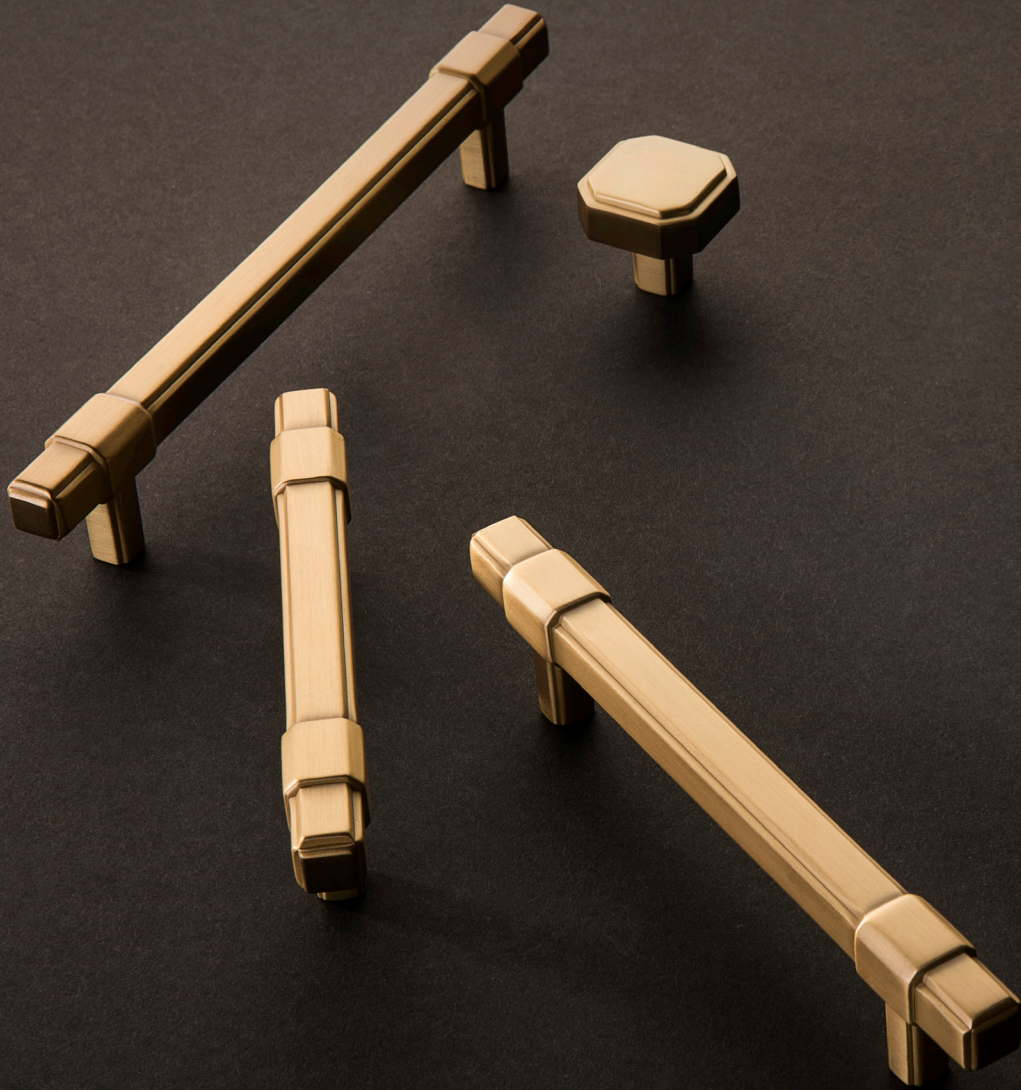

M

MONROE

COLLECTION

The Monroe collection captures the essence of glamour and suggests classic and timeless beauty with a little bit of chic curiosity.