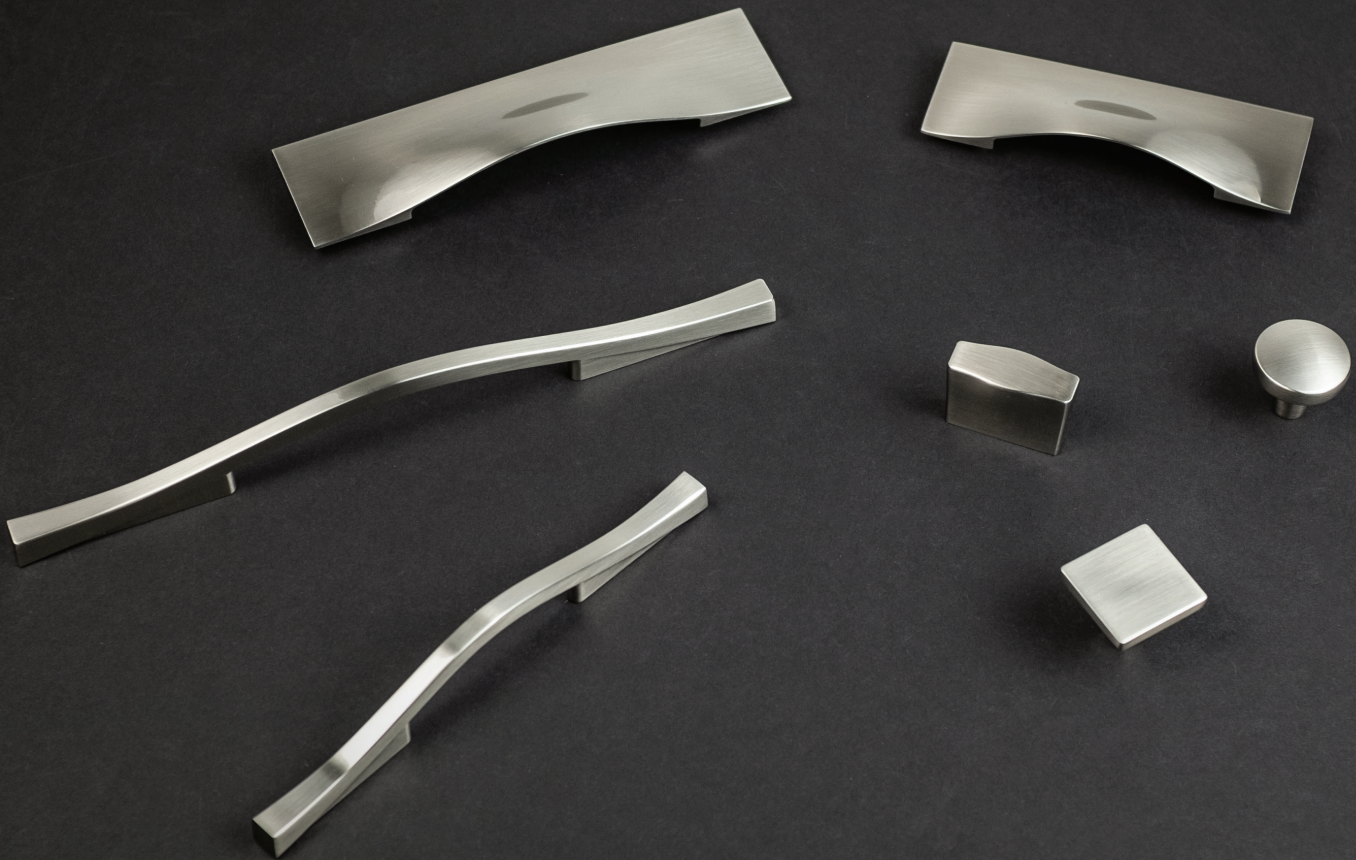

E

EMERGE

COLLECTION

A contemporary classic, inspired by bold architectural designs incorporating refined organic movement.