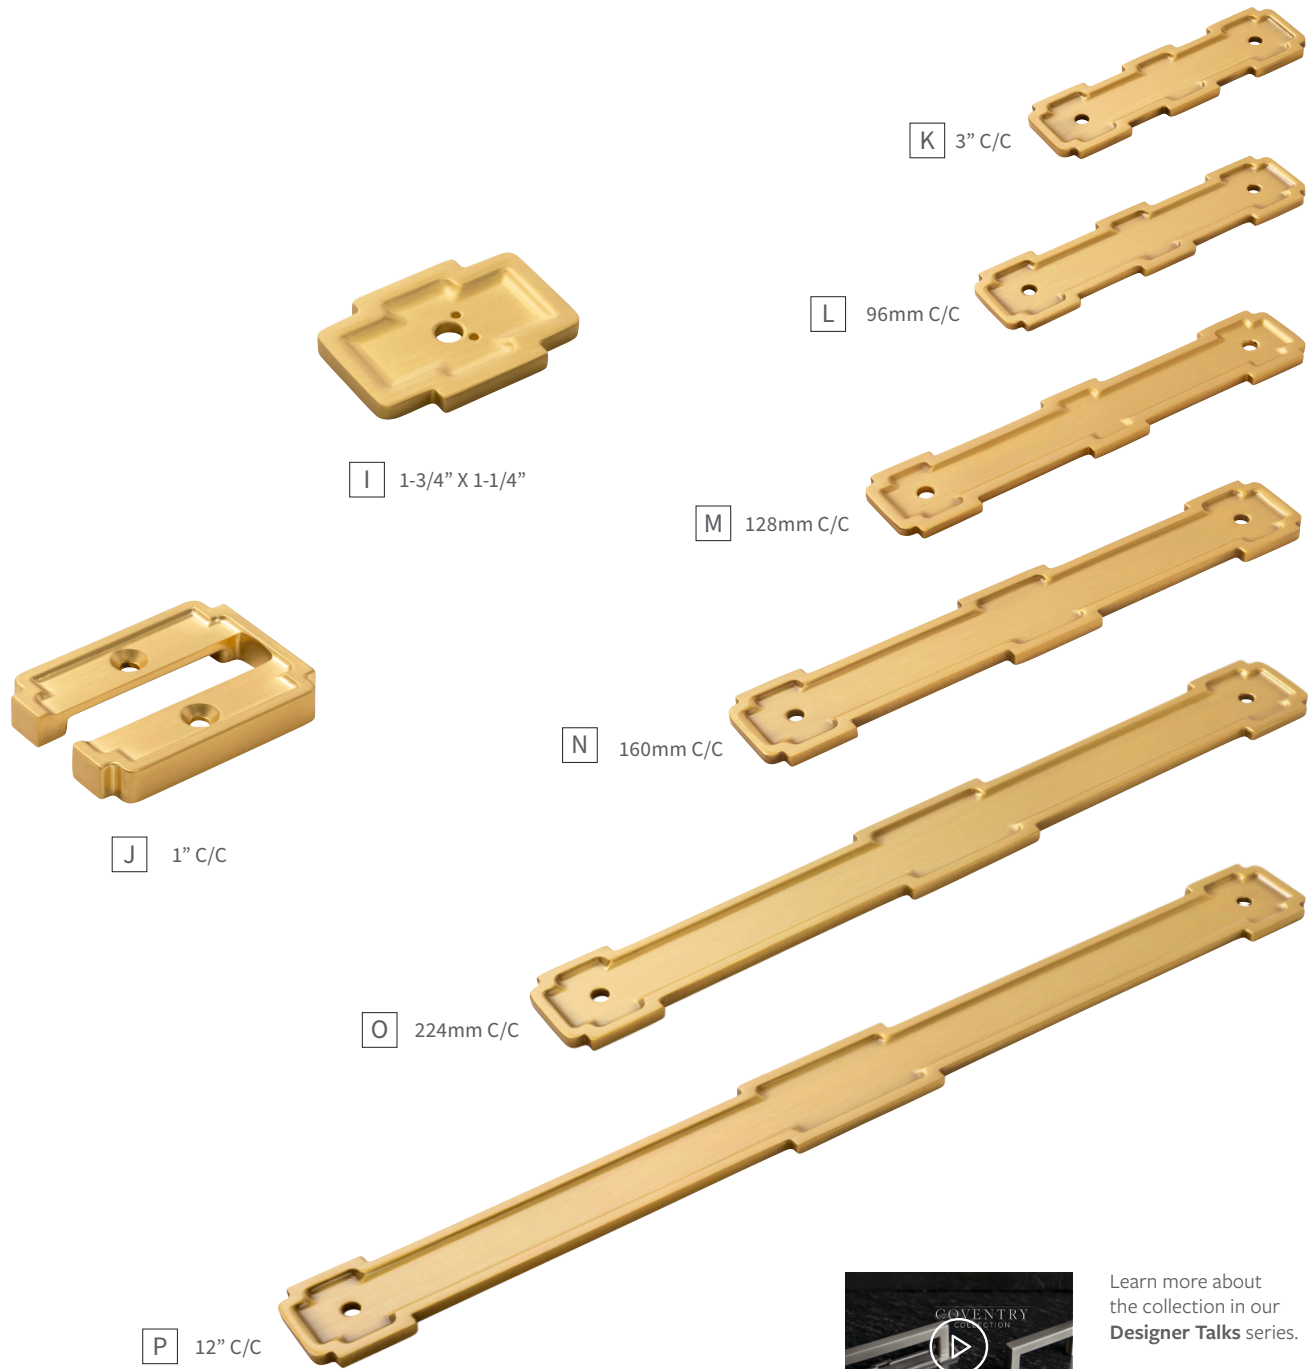

COVENTRY COLLECTION

Learn more about the collection in our **Designer Talks** series.

[Coventry Video →](#)

I	KNOB BACKPLATE	B077995BGB L: 1-3/4" W: 1-1/4" P: 3/16"	M	BACKPLATE	B077998BGB C/C: 128mm L: 6-5/16" W: 1-1/4" P: 3/16"
J	HOOK BACKPLATE	B078002BGB C/C: 1" L: 2-5/16" W: 1-3/4" P: 5/16"	N	BACKPLATE	B077999BGB C/C: 160mm L: 7-9/16" W: 1-1/4" P: 3/16"
K	BACKPLATE	B077996BGB C/C: 3" L: 4-1/4" W: 1-1/4" P: 3/16"	O	BACKPLATE	B079454BGB C/C: 224mm L: 10-1/8" W: 1-1/4" P: 3/16"
L	BACKPLATE	B077997BGB C/C: 96mm L: 5-1/16" W: 1-1/4" P: 3/16"	P	BACKPLATE	B079455BGB C/C: 12" L: 13-1/4" W: 1-1/4" P: 3/16"