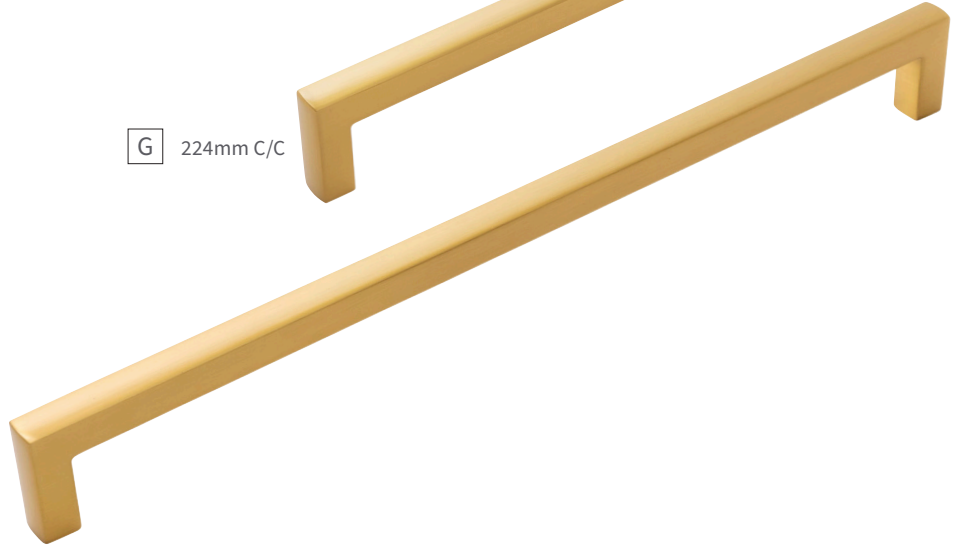

A 1-1/4" SQ.

B 1" C/C

C 3" C/C

D 96mm C/C

E 128mm C/C

F 160mm C/C

G 224mm C/C

H 12" C/C

A	KNOB	B077986BGB SQ: 1-1/4" P: 1-3/16" B: 3/8"	E	PULL	B077989BGB C/C: 128mm L: 5-1/2" W: 1/2" P: 1-7/16"
B	HOOK	B077994BGB C/C: 1" L: 4-1/2" W: 1-1/2" P: 2-1/2" B: 1-5/8" x 1-1/2"	F	PULL	B077990BGB C/C: 160mm L: 6-3/4" W: 1/2" P: 1-7/16"
C	PULL	B077987BGB C/C: 3" L: 3-1/2" W: 1/2" P: 1-7/16"	G	PULL	B079452BGB C/C: 224mm L: 9-5/16" W: 1/2" P: 1-7/16"
D	PULL	B077988BGB C/C: 96mm L: 4-1/4" W: 1/2" P: 1-7/16"	H	PULL	B079453BGB C/C: 12" L: 12-1/2" W: 1/2" P: 1-7/16"