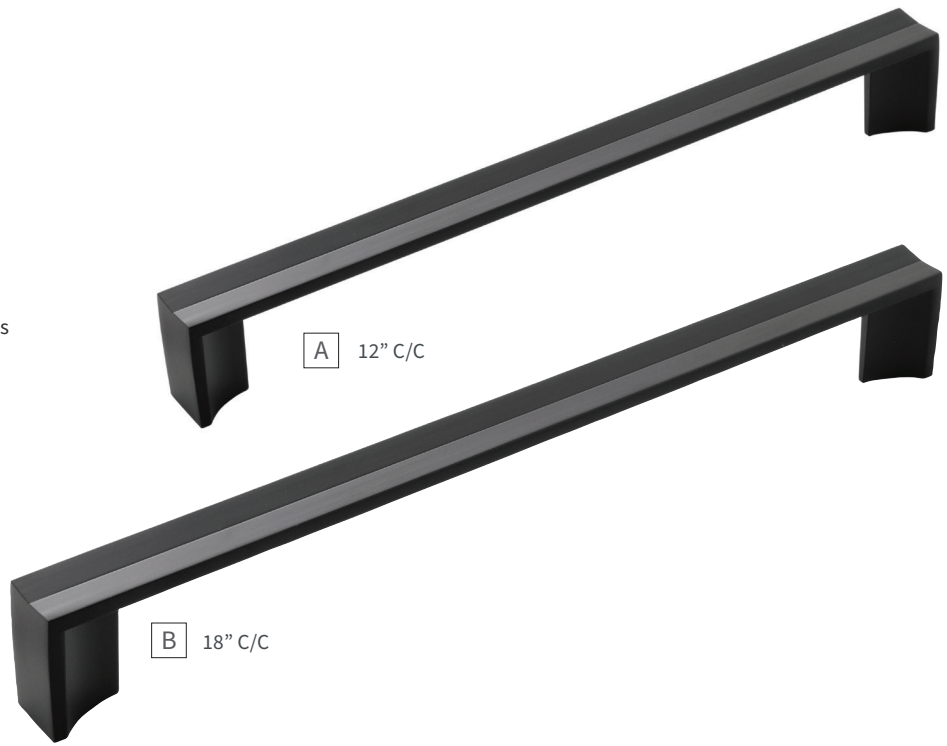

AVENUE COLLECTION

APPLIANCE PULLS | SEE PAGES 10-13 FOR MORE DETAILS

CH | Chrome

14 | Polished Nickel

SN | Satin Nickel

BGB | Brushed Golden Brass

MB | Matte Black

BERKSHIRE COLLECTION

APPLIANCE PULLS | SEE PAGES 16-19 FOR MORE DETAILS

CH | Chrome

14 | Polished Nickel

SN | Satin Nickel

BGB | Brushed Golden Brass

CBZ | Champagne Bronze

MB | Matte Black