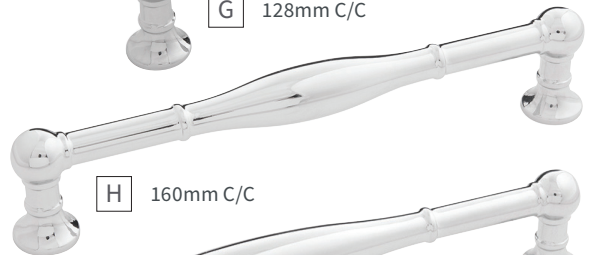

E 3" C/C

F 96mm C/C

G 128mm C/C

B 1-11/16" x 1-11/16"

H 160mm C/C

C 1" DIA.

I 192mm C/C

J 224mm C/C

D 96mm C/C

K 12" C/C

A	KNOB	B076809-CH L: 2-1/8" W: 2-1/8" P: 1-7/16" B: 1/2"	G	PULL	B075060-CH C/C: 128mm L: 5-13/16" W: 3/4" P: 1-7/16"
B	KNOB	B075061-CH L: 1-11/16" W: 1-11/16" P: 1-1/4" B: 3/8"	H	PULL	B076291-CH C/C: 160mm L: 7" W: 3/4" P: 1-7/16"
C	KNOB	B076288-CH D: 1" P: 1-7/16" B: 3/4"	I	PULL	B076292-CH C/C: 192mm L: 8-5/16" W: 3/4" P: 1-7/16"
D	CUP PULL	B077090-CH C/C: 96mm L: 4-9/16" W: 1-1/2" P: 1-1/8"	J	PULL	B076293-CH C/C: 224mm L: 9-5/8" W: 13/16" P: 1-1/2"
E	PULL	B076289-CH C/C: 3" L: 3-3/4" W: 3/4" P: 1-7/16"	K	PULL	B076294-CH C/C: 12" L: 12-13/16" W: 13/16" P: 1-1/2"
F	PULL	B076290-CH C/C: 96mm L: 4-1/2" W: 3/4" P: 1-7/16"			