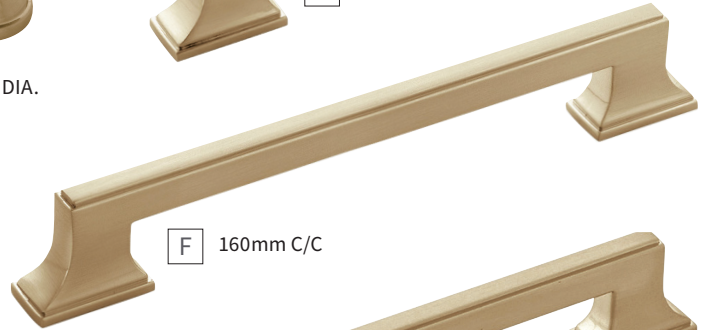

B 1-1/4" SQ.

C 1-1/2" C/C

H 160mm C/C

D 96mm C/C

I 224mm C/C

Learn more about the collection in our **Designer Talks** series.

[Brighton Video →](#)

A	KNOB	B077890BGB SQ: 1" P: 1" B: 3/4"	F	PULL	B077893BGB C/C: 96mm L: 4-3/8" W: 1-1/8" P: 1-3/16"
B	KNOB	B077889BGB SQ: 1-1/4" P: 1" B: 3/4"	G	PULL	B077894BGB C/C: 128mm L: 5-11/16" W: 1-1/8" P: 1-3/16"
C	HOOK	B077900BGB C/C: 1-1/2" L: 4-5/16" W: 2-1/8" P: 2-9/16" B: 2-1/8" x 1-1/16"	H	PULL	B077895BGB C/C: 160mm L: 6-15/16" W: 1-1/8" P: 1-3/16"
D	CUP PULL	B077958BGB C/C: 96mm L: 4-3/8" W: 1-7/16" P: 1-1/16"	I	PULL	B077897BGB C/C: 224mm L: 9-7/16" W: 1-1/8" P: 1-3/16"
E	PULL	B077892BGB C/C: 3" L: 3-5/8" W: 1-1/8" P: 1-3/16"			

BGB | Brushed Golden Brass

CBZ | Champagne Bronze

MB | Matte Black

A 1-1/4" DIA.

B 1-1/8" SQ.

C 1-3/8" SQ.

D 3" & 96mm C/C

E 128mm C/C

F 160mm C/C

G 224mm C/C

H 12" C/C

Learn more about Champagne Bronze (CBZ) in our **Designer Talks** series.

[CBZ Video →](#)

A	KNOB	B077459-CBZ D: 1-1/4" P: 1-1/4" B: 13/16"	E	PULL	B077462-CBZ C/C: 128mm L: 6-5/8" W: 3/4" P: 1-5/16"
B	KNOB	B077458-CBZ SQ: 1-1/8" P: 1-1/4" B: 13/16" SQ	F	PULL	B077463-CBZ C/C: 160mm L: 7-13/16" W: 3/4" P: 1-5/16"
C	KNOB	B077460-CBZ SQ: 1-3/8" P: 1-1/4" B: 1" SQ	G	PULL	B077464-CBZ C/C: 224mm L: 10-3/8" W: 3/4" P: 1-5/16"
D	PULL	B077461-CBZ C/C: 3" & 96mm L: 4-15/16" W: 3/4" P: 1-5/16"	H	PULL	B077465-CBZ C/C: 12" L: 13-9/16" W: 3/4" P: 1-3/8"