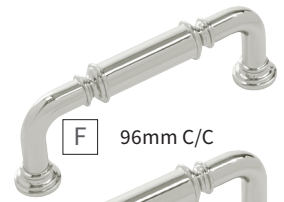

D 128mm C/C

E 160mm C/C

Learn more about the collection in our Designer Talks series.

[Belleclaire Video →](#)

A	KNOB	B077493-MB L: 1" W: 7/8" P: 1-1/4" B: 11/16" X 1/2"	D	PULL	B077504-MB C/C: 128mm L: 5-7/8" W: 1-1/16" P: 1-1/4"
B	KNOB	B077497-MB SQ: 1-1/4" P: 1-1/4" B: 9/16" X 7/16"	E	PULL	B077505-MB C/C: 160mm L: 7-1/8" W: 1-1/16" P: 1-1/4"
C	PULL	B077503-MB C/C: 96mm L: 4-5/8" W: 1-1/16" P: 1-1/4"			

BERKSHIRE COLLECTION

CH | Chrome

14 | Polished Nickel

SN | Satin Nickel

BGB | Brushed Golden Brass

CBZ | Champagne Bronze

MB | Matte Black

A 1-1/2" x 1-1/8"

B 1-1/2" Dia.

F 96mm C/C

C 2-1/8" Length

G 128mm C/C

H 160mm C/C

E 128mm & 160mm C/C

I 192mm C/C

D 3" & 96mm C/C