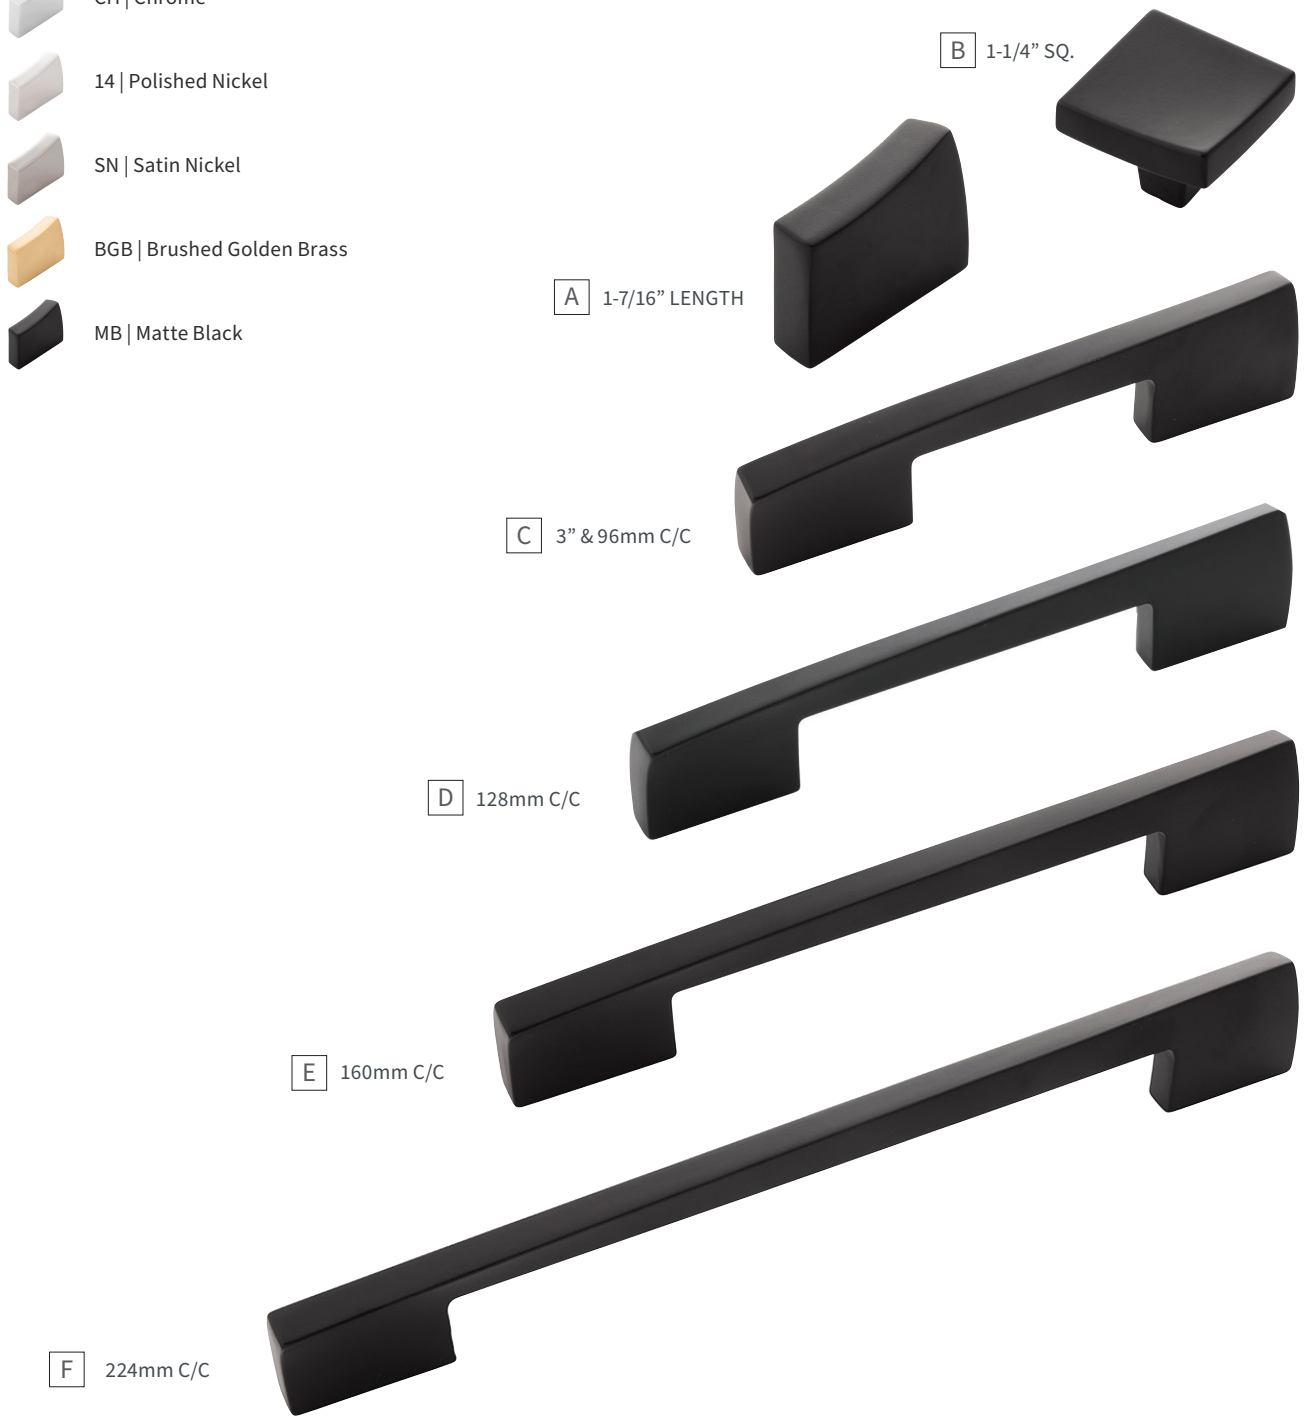

A 1-1/4" DIA.

B 2-1/2" LENGTH

C 5" LENGTH

A	KNOB	B077038MW-BGB D: 1-1/4" P: 1-3/8" B: 15/16"	C	KNOB	B077044MW-BGB L: 5" W: 1" P: 1-7/16" B: 1"
B	KNOB	B077041MW-BGB L: 2-1/2" W: 1" P: 1-7/16" B: 1"			

F

FLEX

C O L L E C T I O N

An inspired invocation of the imaginative whimsy displayed in iconic architecture. The slight flexing of the pull and lift in the knobs are a solid contemporary statement.

FLEX COLLECTION

-  CH | Chrome
-  14 | Polished Nickel
-  SN | Satin Nickel
-  BGB | Brushed Golden Brass
-  MB | Matte Black

A	KNOB	B076717-MB L: 1-7/16" W: 9/16" P: 1-1/8" B: 1-7/16 X 3/8"	D	PULL	B076720-MB C/C: 128mm L: 6-9/16" W: 13/16" P: 1-1/4"
B	KNOB	B076716-MB SQ: 1-1/4" P: 1-1/8" B: 3/8" SQ.	E	PULL	B077023-MB C/C: 160mm L: 7-13/16" W: 13/16" P: 1-1/4"
C	PULL	B076719-MB C/C: 3" & 96mm L: 5-1/4" W: 3/4" P: 1-1/4"	F	PULL	B077024-MB C/C: 224mm L: 10-5/16" W: 7/8" P: 1-1/4"