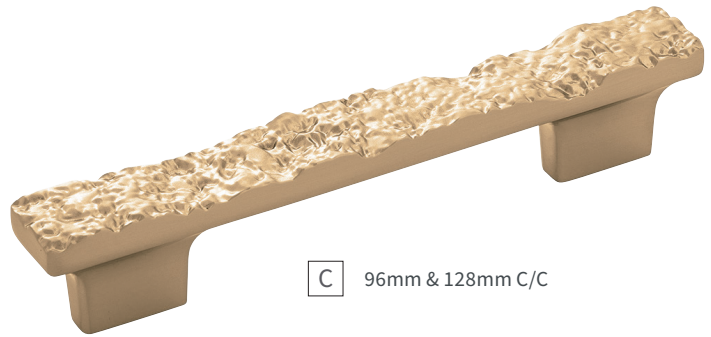

SANDRINE COLLECTION

SN | Satin Nickel

CBZ | Champagne Bronze

VB | Vintage Bronze

BM | Black Mist

B 2" SQ.

A 1-3/8" SQ.

C 96mm & 128mm C/C

Learn more about the collection in our **Designer Talks** series.

[Sandrine Video →](#)

A	KNOB	B077512-CBZ SQ: 1-3/8" P: 1-1/8" B: 7/16" SQ	C	PULL	B077514-CBZ C/C: 96mm & 128mm L: 6-1/8" W: 13/16" P: 1-3/16"
B	KNOB	B077513-CBZ SQ: 2" P: 1-1/8" B: 1/2" SQ			