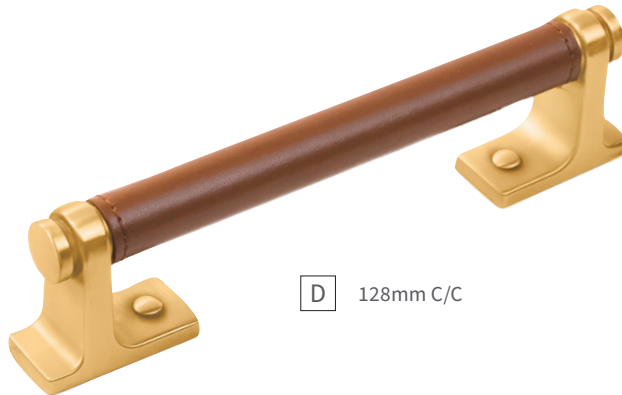

D 128mm C/C

Learn more about the collection in our **Designer Talks** series.

[Reserve Video →](#)

A	KNOB	B077977LRBGB D: 1-1/4" P: 1-1/4" B: 1"	C	PULL	B077979LRBGB C/C: 96mm L: 4-3/4" W: 11/16" P: 1-1/2"
B	PULL	B077978LRBGB C/C: 3" L: 4" W: 11/16" P: 1-1/2"	D	PULL	B077980LRBGB C/C: 128mm L: 6" W: 11/16" P: 1-1/2"