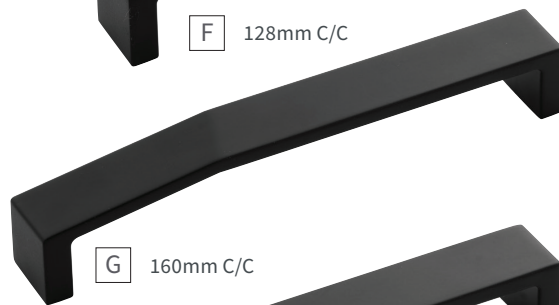

F 128mm C/C

G 160mm C/C

H 192mm C/C

I 224mm C/C

A	KNOB	B077150-MB SQ: 1-3/8" P: 1-1/8" B: 7/16"	F	PULL	B077155-MB C/C: 128mm L: 5-3/8" W: 7/8" P: 1-3/16"
B	KNOB	B077152-MB C/C: 1" L: 1-5/8" W: 1/2" P: 1-3/8" B: 1-5/8" x 3/8"	G	PULL	B077156-MB C/C: 160mm L: 6-5/8" W: 7/8" P: 1-3/16"
C	KNOB	B077153-MB D: 1-3/8" P: 1-1/8" B: 1/2"	H	PULL	B077157-MB C/C: 192mm L: 7-7/8" W: 7/8" P: 1-3/16"
D	PULL	B077400-MB C/C: 3" L: 3-3/8" W: 7/8" P: 1-1/8"	I	PULL	B077158-MB C/C: 224mm L: 9-3/16" W: 7/8" P: 1-1/4"
E	PULL	B077154-MB C/C: 96mm L: 4-1/8" W: 7/8" P: 1-1/8"			