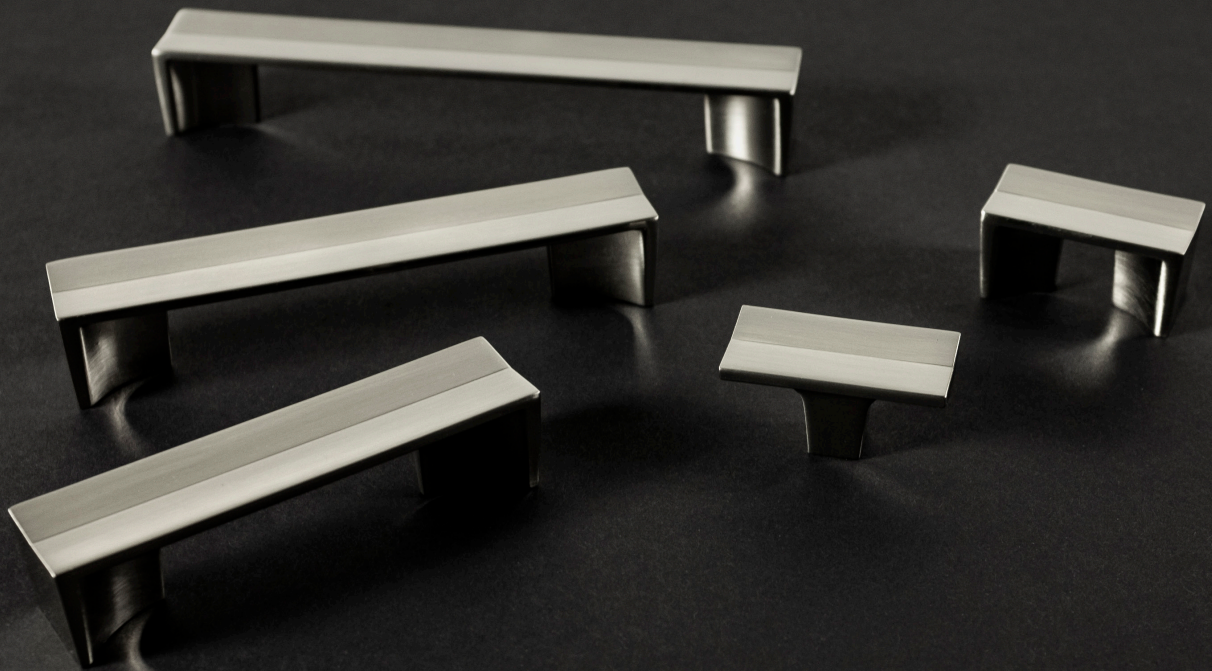

A
AVENUE
COLLECTION

The Avenue collection applies a minimalist approach to the deliberate, function-focused designs found in urban engineering; the resulting shapes portray strength and elegance. The perfect accent to your cabinetry.