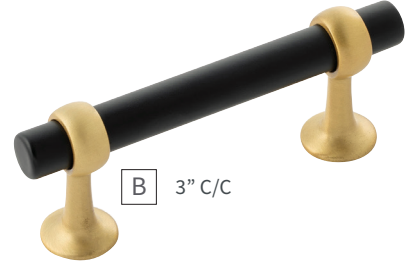

MONROE COLLECTION
APPLIANCE PULLS

G	APPLIANCE PULL	B078832-BGB C/C: 12" L: 14-5/8" W: 13/16" P: 2-1/8"	J	APPLIANCE PULL	B078833-VB C/C: 18" L: 20-5/8" W: 13/16" P: 2-1/8"
H	APPLIANCE PULL	B078833-BGB C/C: 18" L: 20-5/8" W: 13/16" P: 2-1/8"	K	APPLIANCE PULL	B078832-MB C/C: 12" L: 14-5/8" W: 13/16" P: 2-1/8"
I	APPLIANCE PULL	B078832-VB C/C: 12" L: 14-5/8" W: 13/16" P: 2-1/8"	L	APPLIANCE PULL	B078833-MB C/C: 18" L: 20-5/8" W: 13/16" P: 2-1/8"

CH | Chrome

14 | Polished Nickel

SN | Satin Nickel

BGB | Brushed Golden Brass

MBBGB | Matte Black & Brushed Golden Brass

MB | Matte Black

A 2-1/2" LENGTH

B 3" C/C

C 96mm C/C

D 128mm C/C

E 192mm C/C

Learn more about the collection in our **Designer Talks** series.

[Ostia Video →](#)

A	KNOB	B077328-MBBGB L: 2-1/2" W: 13/16" P: 1-5/8" B: 13/16"	D	PULL	B077524-MBBGB C/C: 128mm L: 6-5/16" W: 13/16" P: 1-5/8"
B	PULL	B077522-MBBGB C/C: 3" L: 4-1/4" W: 13/16" P: 1-5/8"	E	PULL	B077525-MBBGB C/C: 192mm L: 8-13/16" W: 13/16" P: 1-5/8"
C	PULL	B077523-MBBGB C/C: 96mm L: 5-1/16" W: 13/16" P: 1-5/8"			