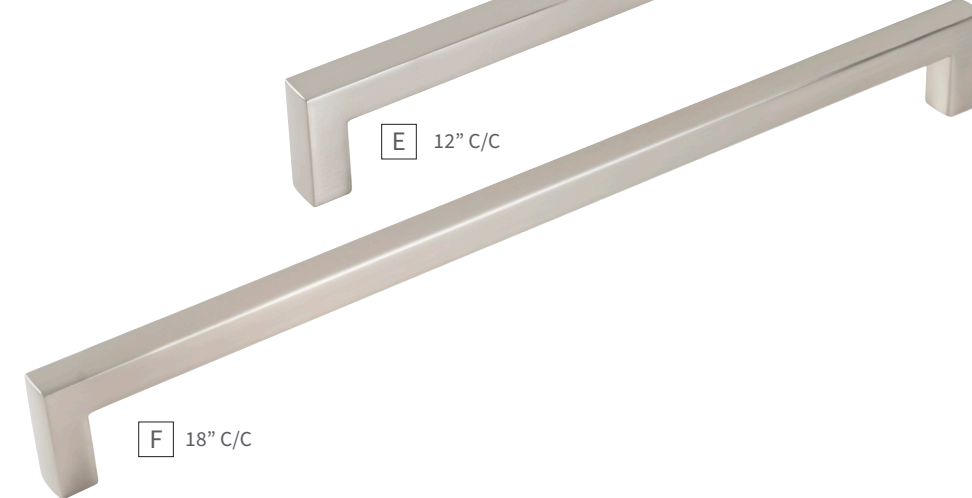

COVENTRY COLLECTION

CH | Chrome

14 | Polished Nickel

SN | Satin Nickel

BGB | Brushed Golden Brass

MB | Matte Black