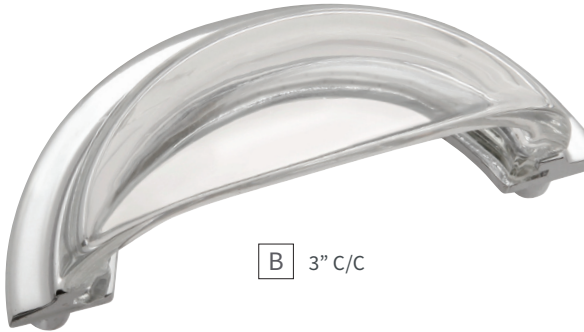

I 12" C/C

A 1-3/8" LENGTH

B 1" C/C

A	KNOB	B075644-MB L: 1-3/8" W: 7/16" P: 1-1/16"	F	PULL	B076043-MB C/C: 160mm L: 7-3/8" W: 7/16" P: 1-1/16"
B	PULL	B075529-MB C/C: 1" L: 2-1/16" W: 7/16" P: 1-1/16"	G	PULL	B075531-MB C/C: 192mm L: 8-5/8" W: 7/16" P: 1-1/16"
C	PULL	B076041-MB C/C: 3" L: 4-1/16" W: 7/16" P: 1-1/16"	H	PULL	B076008-MB C/C: 224mm L: 9-7/8" W: 7/16" P: 1-1/16"
D	PULL	B076042-MB C/C: 96mm L: 4-7/8" W: 7/16" P: 1-1/16"	I	PULL	B075645-MB C/C: 12" L: 13-1/16" W: 7/16" P: 1-1/16"
E	PULL	B075530-MB C/C: 128mm L: 6-1/8" W: 7/16" P: 1-1/16"			

B 3" C/C

C 1-3/8" DIA.

D 1-1/4" DIA.

E 1-3/8" DIA.

F 1-1/4" DIA.

G 1-1/8" DIA.

A	PULL	B076274-GLCH C/C: 3" L: 4-9/16" W: 1-1/8" P: 1-11/16"	E	KNOB	B076569-GLCH D: 1-3/8" P: 1-5/8" B: 1-1/16"
B	CUP PULL	B076574-GLCH C/C: 3" L: 3-9/16" W: 1-1/2" P: 1-3/8"	F	KNOB	B076572-GLCH D: 1-1/4" P: 1-9/16" B: 9/16"
C	KNOB	B076570-GLCH D: 1-3/8" P: 1-3/16" B: 13/16"	G	KNOB	B076568-GLCH D: 1-1/8" P: 1-11/16" B: 1-1/16"
D	KNOB	B076571-GLCH D: 1-1/4" P: 1-3/8" B: 3/4"			