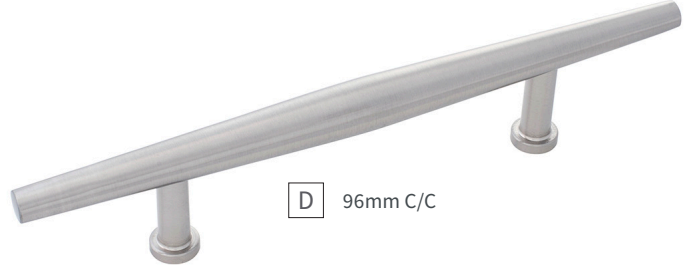

A	KNOB	B056553-14 D: 1-3/16" P: 1-1/8" B: 13/16"	D	PULL	B056555-14 C/C: 3" L: 5-1/16" W: 1-1/16" P: 1"
B	CUP PULL	B056554-14 C/C: 3" L: 4-11/16" W: 1-11/16" P: 7/8"	E	PULL	B056649-14 C/C: 128mm L: 7-1/16" W: 1-1/16" P: 1"
C	LATCH	B056714-14 L: 2-7/16" W: 1-9/16" P: 1"			

W
WEXLER
COLLECTION

Inspired by mid-century modern style, with clean lines, subtle curves and linear shapes for a minimalist touch.

WEXLER COLLECTION

SS | Stainless Steel

FO | Flat Onyx*

A 1-1/2" LENGTH

B 1-1/2" LENGTH

C 3" C/C

D 96mm C/C

E 128mm C/C

F 160mm C/C

G 192mm C/C

A	KNOB	B076337-SS L: 1-1/2" W: 1/2" P: 1-3/8" B: 1/2"	E	PULL	B076340-SS C/C: 128mm L: 8-9/16" W: 1/2" P: 1-3/8"
B	KNOB	B076336-SS L: 1-1/2" W: 1/2" P: 1-3/8" B: 1/2"	F	PULL	B076341-SS C/C: 160mm L: 10-5/16" W: 1/2" P: 1-3/8"
C	PULL	B076338-SS C/C: 3" L: 5-1/2" W: 1/2" P: 1-3/8"	G	PULL	B076342-SS C/C: 192mm L: 12-1/16" W: 1/2" P: 1-3/8"
D	PULL	B076339-SS C/C: 96mm L: 6-3/4" W: 1/2" P: 1-3/8"			