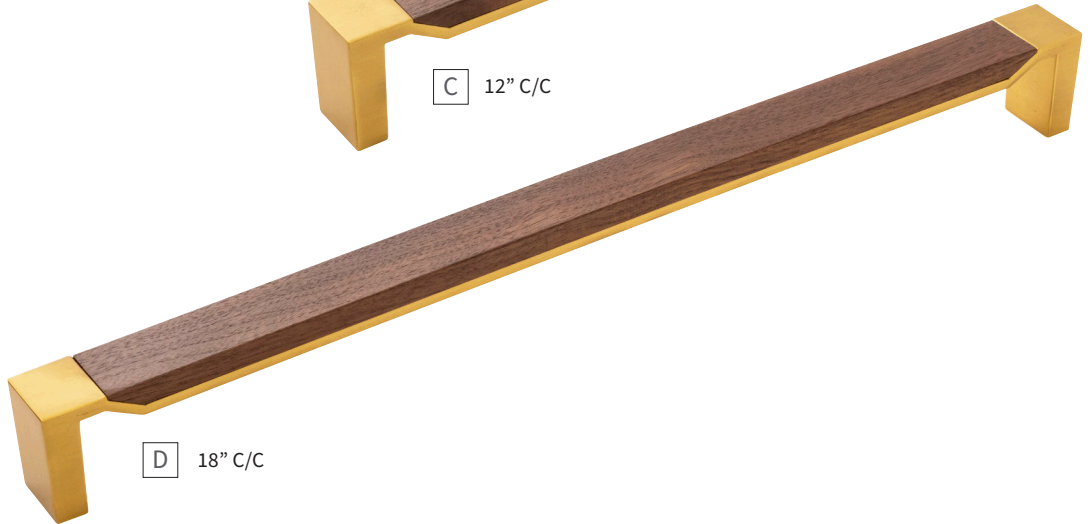

C 12" C/C

D 18" C/C

A	APPLIANCE PULL	B079354WB-SN C/C: 12" L: 12-9/16" W: 1-3/16" P: 1-7/8"	C	APPLIANCE PULL	B079354WN-BGB C/C: 12" L: 12-9/16" W: 1-3/16" P: 1-7/8"
B	APPLIANCE PULL	B079355WB-SN C/C: 18" L: 18-9/16" W: 1-3/16" P: 1-7/8"	D	APPLIANCE PULL	B079355WN-BGB C/C: 18" L: 18-9/16" W: 1-3/16" P: 1-7/8"