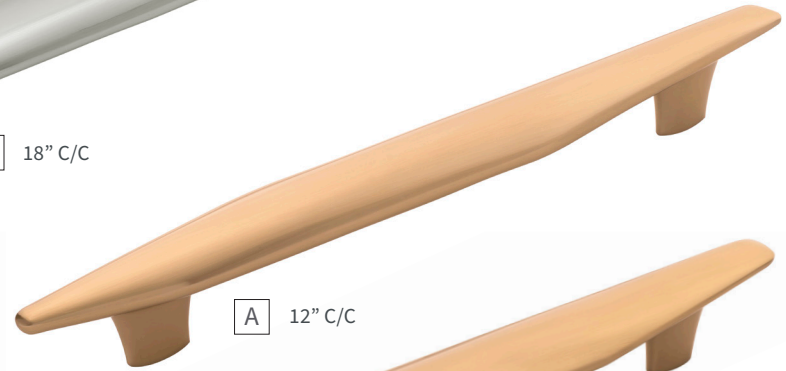

PEBBLE COLLECTION
APPLIANCE PULLS

14 | Polished Nickel

SN | Satin Nickel

CBZ | Champagne Bronze

BNV | Black Nickel Vined

MB | Matte Black

PEBBLE COLLECTION
APPLIANCE PULLS

A	APPLIANCE PULL	B079716-14 C/C: 12" L: 16-13/16" W: 2-1/16" P: 2-3/16"	F	APPLIANCE PULL	B079718-CBZ C/C: 18" L: 23-7/16" W: 2-3/8" P: 2-3/16"
B	APPLIANCE PULL	B079718-14 C/C: 18" L: 23-7/16" W: 2-3/8" P: 2-3/16"	G	APPLIANCE PULL	B079716-BNV C/C: 12" L: 16-13/16" W: 2-1/16" P: 2-3/16"
C	APPLIANCE PULL	B079716-SN C/C: 12" L: 16-13/16" W: 2-1/16" P: 2-3/16"	H	APPLIANCE PULL	B079718-BNV C/C: 18" L: 23-7/16" W: 2-3/8" P: 2-3/16"
D	APPLIANCE PULL	B079718-SN C/C: 18" L: 23-7/16" W: 2-3/8" P: 2-3/16"	I	APPLIANCE PULL	B079716-MB C/C: 12" L: 16-13/16" W: 2-1/16" P: 2-3/16"
E	APPLIANCE PULL	B079716-CBZ C/C: 12" L: 16-13/16" W: 2-1/16" P: 2-3/16"	J	APPLIANCE PULL	B079718-MB C/C: 18" L: 23-7/16" W: 2-3/8" P: 2-3/16"