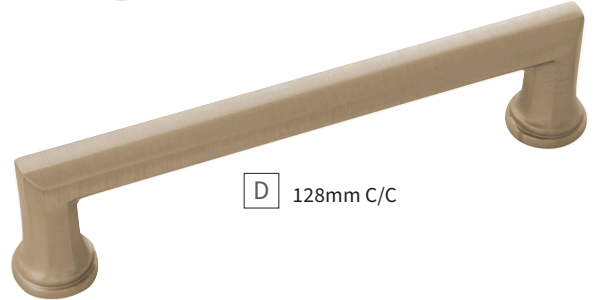

D 128mm C/C

E 160mm C/C

A 1-3/8" DIA.

B 1-1/4" DIA.

F 220mm C/C

Learn more about Champagne Bronze (CBZ) in our **Designer Talks** series.

[CBZ Video →](#)

A	KNOB	B053134-CBZ D: 1-3/8" P: 1-7/16" B: 5/8"	D	PULL	B072425-CBZ C/C: 128mm L: 5-7/8" W: 13/16" P: 1-3/8"
B	KNOB	B054726-CBZ D: 1-1/4" P: 1-1/8" B: 5/8"	E	PULL	B076542-CBZ C/C: 160mm L: 7-1/8" W: 7/8" P: 1-7/16"
C	PULL	B076541-CBZ C/C: 96mm L: 4-5/8" W: 13/16" P: 1-3/8"	F	PULL	B072442-CBZ C/C: 220mm L: 9-9/16" W: 7/8" P: 1-1/2"