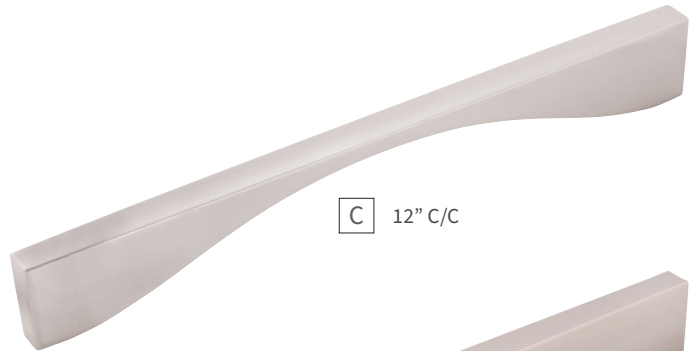

C 12" C/C

D 18" C/C

A	APPLIANCE PULL	B077118-CH C/C: 12" L: 12-5/8" W: 3/4" P: 1-5/8"	C	APPLIANCE PULL	B077118-SN C/C: 12" L: 12-5/8" W: 3/4" P: 1-5/8"
B	APPLIANCE PULL	B077286-CH C/C: 18" L: 18-5/8" W: 3/4" P: 1-5/8"	D	APPLIANCE PULL	B077286-SN C/C: 18" L: 18-5/8" W: 3/4" P: 1-5/8"