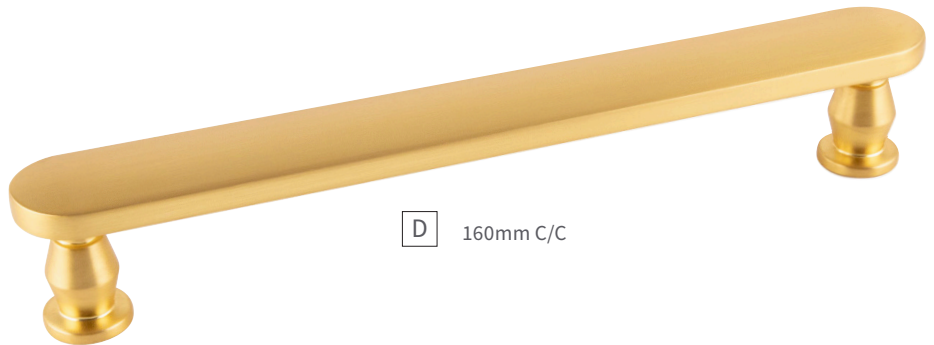

ANDERS COLLECTION

SN | Satin Nickel

BGB | Brushed Golden Brass

MB | Matte Black

B 96mm C/C

A 1-1/4" DIA.

C 128mm C/C

D 160mm C/C

Learn more about the collection in our **Designer Talks** series.

[Anders Video →](#)

A	KNOB	B078788BGB D: 1-1/4" P: 1-1/4" B: 5/8"	C	PULL	B078790BGB C/C: 128mm L: 5-15/16" W: 7/8" P: 1-1/4"
B	PULL	B078789BGB C/C: 96mm L: 4-5/8" W: 7/8" P: 1-1/4"	D	PULL	B078791BGB C/C: 160mm L: 7-3/16" W: 7/8" P: 1-1/4"