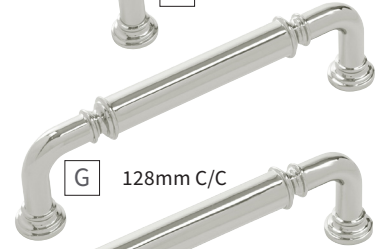

D 128mm C/C

E 160mm C/C

Learn more about the collection in our Designer Talks series.

[Belleclaire Video →](#)

A	KNOB	B077493-MB L: 1" W: 7/8" P: 1-1/4" B: 11/16" X 1/2"	D	PULL	B077504-MB C/C: 128mm L: 5-7/8" W: 1-1/16" P: 1-1/4"
B	KNOB	B077497-MB SQ: 1-1/4" P: 1-1/4" B: 9/16" X 7/16"	E	PULL	B077505-MB C/C: 160mm L: 7-1/8" W: 1-1/16" P: 1-1/4"
C	PULL	B077503-MB C/C: 96mm L: 4-5/8" W: 1-1/16" P: 1-1/4"			

B 1-1/2" Dia.

F 96mm C/C

C 2-1/8" Length

G 128mm C/C

H 160mm C/C

E 128mm & 160mm C/C

I 192mm C/C

D 3" & 96mm C/C