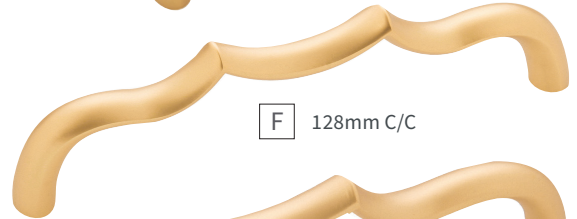

A 1-1/4" SQ.

E 3" C/C

B 1-1/2" SQ.

F 96mm C/C

C 1-1/8" C/C

G 128mm C/C

A	KNOB	B055555-SN SQ: 1-1/4" P: 1" B: 11/16" SQ	E	PULL	B055550-SN C/C: 3" L: 3-7/8" W: 7/8" P: 1-1/16"
B	KNOB	B055577-SN SQ: 1-1/2" P: 1-1/16" B: 11/16" SQ	F	PULL	B055551-SN C/C: 96mm L: 4-3/4" W: 1" P: 1-3/16"
C	HOOK	B055554-SN C/C: 1-1/8" L: 2-1/8" W: 1-5/8" P: 2-1/8" B: 1-5/8" SQ	G	PULL	B055552-SN C/C: 128mm L: 6-3/16" W: 1-1/8" P: 1-5/16"
D	CUP PULL	B055568-SN C/C: 3", 96mm, & 128mm L: 5-7/8" W: 1-11/16" P: 1"			

TRELLIS COLLECTION

14 | Polished Nickel

SN | Satin Nickel

BGB | Brushed Golden Brass

MB | Matte Black

A 2" DIA.

B 1-1/2" DIA.

C 1-1/8" DIA.

D 3" C/C

E 96mm C/C

F 128mm C/C

G 160mm C/C

H 192mm C/C

I 224mm C/C

J 12" C/C

A	KNOB	B076180-BGB D: 2" P: 15/16" B: 1/2" x 5/16"	F	PULL	B076141-BGB C/C: 128mm L: 5-7/16" W: 1/2" P: 1-5/16"
B	KNOB	B076137-BGB D: 1-1/2" P: 1" B: 3/4"	G	PULL	B076142-BGB C/C: 160mm L: 6-11/16" W: 1/2" P: 1-5/16"
C	KNOB	B076138-BGB D: 1-3/16" P: 1-3/16" B: 3/4"	H	PULL	B076143-BGB C/C: 192mm L: 8" W: 9/16" P: 1-5/16"
D	PULL	B076139-BGB C/C: 3" L: 3-3/8" W: 1/2" P: 1-1/16"	I	PULL	B076144-BGB C/C: 224mm L: 9-5/16" W: 9/16" P: 1-5/16"
E	PULL	B076140-BGB C/C: 96mm L: 4-3/16" W: 1/2" P: 1-1/4"	J	PULL	B076145-BGB C/C: 12" L: 12-1/2" W: 9/16" P: 1-3/8"