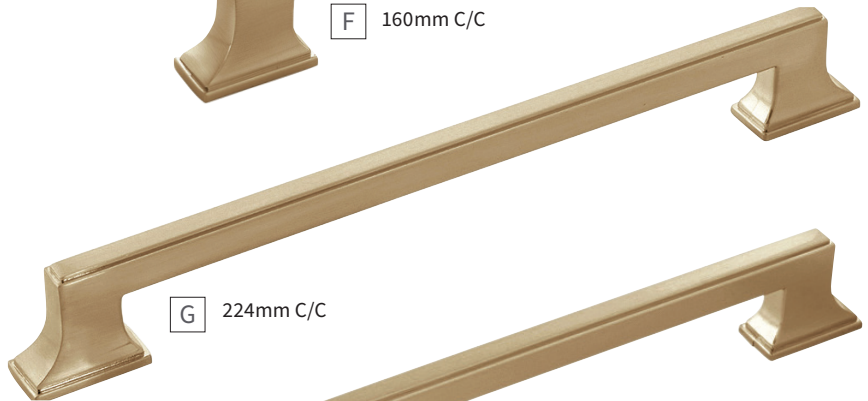

B 1-1/4" SQ.

C 1-1/2" C/C

H 160mm C/C

D 96mm C/C

I 224mm C/C

Learn more about the collection in our **Designer Talks** series.

[Brighton Video →](#)

A	KNOB	B077890BGB SQ: 1" P: 1" B: 3/4"	F	PULL	B077893BGB C/C: 96mm L: 4-3/8" W: 1-1/8" P: 1-3/16"
B	KNOB	B077889BGB SQ: 1-1/4" P: 1" B: 3/4"	G	PULL	B077894BGB C/C: 128mm L: 5-11/16" W: 1-1/8" P: 1-3/16"
C	HOOK	B077900BGB C/C: 1-1/2" L: 4-5/16" W: 2-1/8" P: 2-9/16" B: 2-1/8" x 1-1/16"	H	PULL	B077895BGB C/C: 160mm L: 6-15/16" W: 1-1/8" P: 1-3/16"
D	CUP PULL	B077958BGB C/C: 96mm L: 4-3/8" W: 1-7/16" P: 1-1/16"	I	PULL	B077897BGB C/C: 224mm L: 9-7/16" W: 1-1/8" P: 1-3/16"
E	PULL	B077892BGB C/C: 3" L: 3-5/8" W: 1-1/8" P: 1-3/16"			

BGB | Brushed Golden Brass

CBZ | Champagne Bronze

MB | Matte Black

A 1-1/4" DIA.

B 1-1/8" SQ.

C 1-3/8" SQ.

D 3" & 96mm C/C

E 128mm C/C

F 160mm C/C

G 224mm C/C

H 12" C/C

Learn more about Champagne Bronze (CBZ) in our **Designer Talks** series.

[CBZ Video →](#)

A	KNOB	B077459-CBZ D: 1-1/4" P: 1-1/4" B: 13/16"	E	PULL	B077462-CBZ C/C: 128mm L: 6-5/8" W: 3/4" P: 1-5/16"
B	KNOB	B077458-CBZ SQ: 1-1/8" P: 1-1/4" B: 13/16" SQ	F	PULL	B077463-CBZ C/C: 160mm L: 7-13/16" W: 3/4" P: 1-5/16"
C	KNOB	B077460-CBZ SQ: 1-3/8" P: 1-1/4" B: 1" SQ	G	PULL	B077464-CBZ C/C: 224mm L: 10-3/8" W: 3/4" P: 1-5/16"
D	PULL	B077461-CBZ C/C: 3" & 96mm L: 4-15/16" W: 3/4" P: 1-5/16"	H	PULL	B077465-CBZ C/C: 12" L: 13-9/16" W: 3/4" P: 1-3/8"