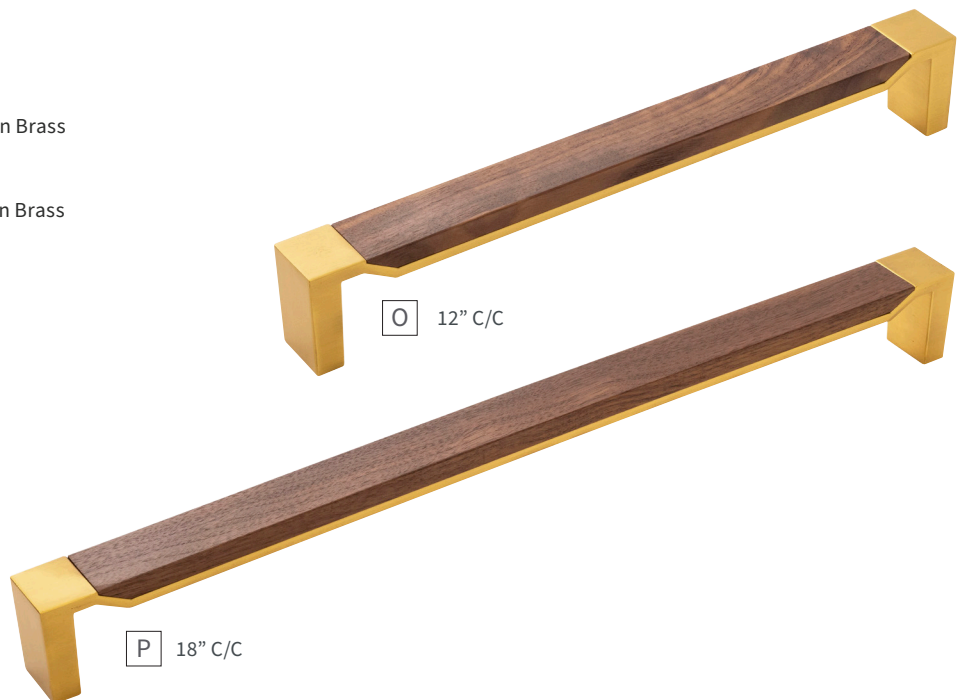

M	APPLIANCE PULL	B077277-14 C/C: 12" L: 13-1/8" W: 1-1/8" P: 2-3/16"	O	APPLIANCE PULL	B079354WN-BGB C/C: 12" L: 12-9/16" W: 1-3/16" P: 1-7/8"
N	APPLIANCE PULL	B077278-14 C/C: 18" L: 19-1/8" W: 1-1/8" P: 2-3/16"	P	APPLIANCE PULL	B079354WN-BGB C/C: 18" L: 18-9/16" W: 1-3/16" P: 1-7/8"