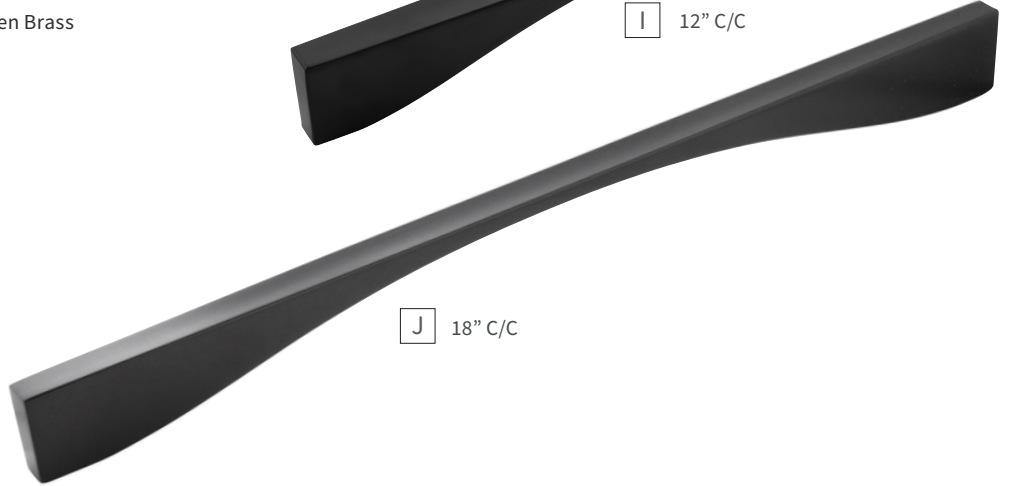

CHANNEL COLLECTION

APPLIANCE PULLS | SEE PAGES 28-31 FOR MORE DETAILS

CH | Chrome

SN | Satin Nickel

BGB | Brushed Golden Brass

MB | Matte Black

I 12" C/C

J 18" C/C

COVENTRY COLLECTION

APPLIANCE PULLS | SEE PAGES 38-43 FOR MORE DETAILS

CH | Chrome

14 | Polished Nickel

SN | Satin Nickel

BGB | Brushed Golden Brass

MB | Matte Black

K 12" C/C

J 18" C/C

I	APPLIANCE PULL	B077118-MB C/C: 12" L: 12-5/8" W: 3/4" P: 1-5/8"	K	APPLIANCE PULL	B077992BGB C/C: 12" L: 12-3/4" W: 3/4" P: 2-1/16"
J	APPLIANCE PULL	B077286-MB C/C: 18" L: 18-5/8" W: 3/4" P: 1-5/8"	L	APPLIANCE PULL	B077993BGB C/C: 18" L: 18-3/4" W: 3/4" P: 2-1/16"