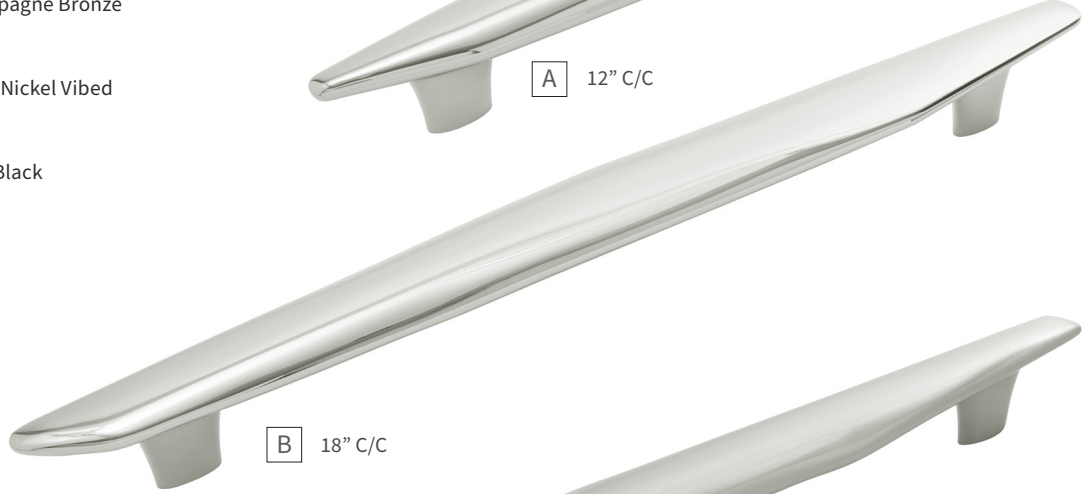

PEBBLE COLLECTION
APPLIANCE PULLS

14 | Polished Nickel

SN | Satin Nickel

CBZ | Champagne Bronze

BNV | Black Nickel Vined

MB | Matte Black

PEBBLE COLLECTION
APPLIANCE PULLS

A	APPLIANCE PULL	B079716-14 C/C: 12" L: 16-13/16" W: 2-1/16" P: 2-3/16"	F	APPLIANCE PULL	B079718-CBZ C/C: 18" L: 23-7/16" W: 2-3/8" P: 2-3/16"
B	APPLIANCE PULL	B079718-14 C/C: 18" L: 23-7/16" W: 2-3/8" P: 2-3/16"	G	APPLIANCE PULL	B079716-BNV C/C: 12" L: 16-13/16" W: 2-1/16" P: 2-3/16"
C	APPLIANCE PULL	B079716-SN C/C: 12" L: 16-13/16" W: 2-1/16" P: 2-3/16"	H	APPLIANCE PULL	B079718-BNV C/C: 18" L: 23-7/16" W: 2-3/8" P: 2-3/16"
D	APPLIANCE PULL	B079718-SN C/C: 18" L: 23-7/16" W: 2-3/8" P: 2-3/16"	I	APPLIANCE PULL	B079716-MB C/C: 12" L: 16-13/16" W: 2-1/16" P: 2-3/16"
E	APPLIANCE PULL	B079716-CBZ C/C: 12" L: 16-13/16" W: 2-1/16" P: 2-3/16"	J	APPLIANCE PULL	B079718-MB C/C: 18" L: 23-7/16" W: 2-3/8" P: 2-3/16"