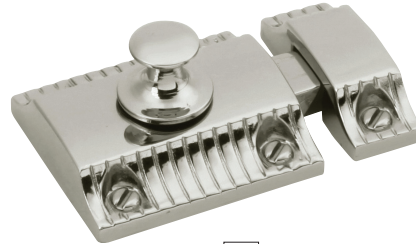

VINTAGE 1900 COLLECTION

SOLID BRASS

- 14 | Polished Nickel
- SN | Satin Nickel
- 04 | Satin Brass
- BI | Black Iron

C 2-7/16" LENGTH