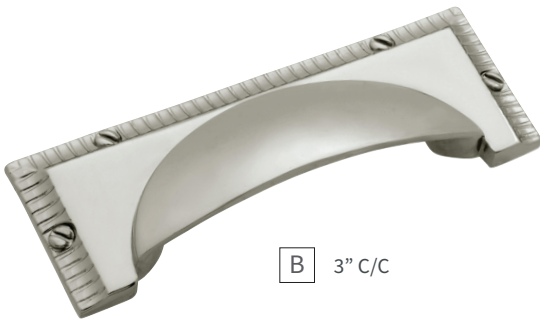

VINTAGE 1900 COLLECTION

SOLID BRASS

-  14 | Polished Nickel
-  SN | Satin Nickel
-  04 | Satin Brass
-  BI | Black Iron

A 1-3/16" DIA.

C 2-7/16" LENGTH

D 3" C/C

B 3" C/C

E 128mm C/C

A	KNOB	B056553-14 D: 1-3/16" P: 1-1/8" B: 13/16"	D	PULL	B056555-14 C/C: 3" L: 5-1/16" W: 1-1/16" P: 1"
B	CUP PULL	B056554-14 C/C: 3" L: 4-11/16" W: 1-11/16" P: 7/8"	E	PULL	B056649-14 C/C: 128mm L: 7-1/16" W: 1-1/16" P: 1"
C	LATCH	B056714-14 L: 2-7/16" W: 1-9/16" P: 1"			