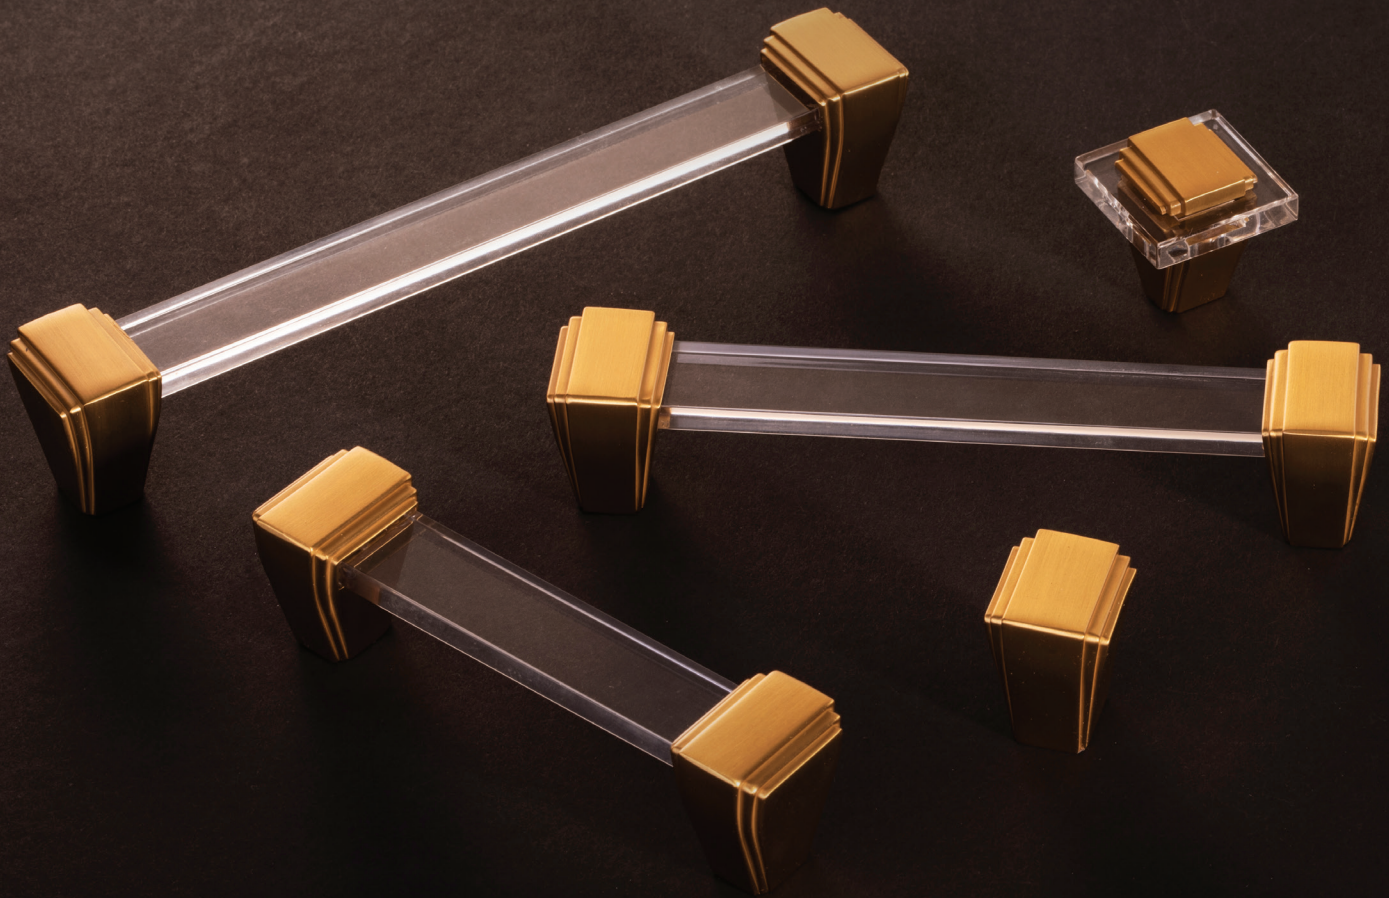

B

BELLECLAIRE

COLLECTION

Inspired by the allure and romance of the Art Deco period and paired with the modesty and restraint of modern minimalism, this collection features dazzling mixed materials that shine.