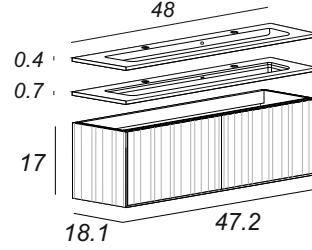

PVC finish resists moisture and scratches

Notes:

All sizes of vanities are subject to tolerance,

+/- 0.40 inches

Side view for plumbing

Back view for plumbing

Basins available:
- ceramic
- resin

Basins available:
- ceramic
- recycled

FURNITURE CHARACTERISTIC

Cabinet in MDF, sides thickness 0.39in, doors thickness 0.63in coated in PVC 0.01in waterproof and scratchproof that guarantee long life and reliability. Opening type constituted by a push to open system.