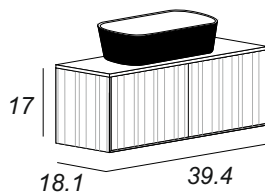

PVC finish resists moisture and scratches

Notes:

All sizes of vanities are subject to tolerance,

+/- 0.40 inches

Side view for plumbing

Back view for plumbing

Basins available:
- ceramic
- resin

Basins available:
- ceramic
- recycled

FURNITURE CHARACTERISTIC

Cabinet in MDF, sides thickness 0.39in, doors thickness 0.63in coated in PVC 0.01in waterproof and scratchproof that guarantee long life and reliability. Opening type constituted by a push to open system.