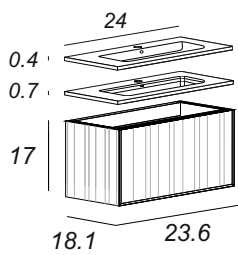

PVC finish resists moisture and scratches

Notes:

All sizes of vanities are subject to tolerance,

+/- 0.40 inches

Side view for plumbing

Back view for plumbing

Basins available:
- ceramic
- resin

Basins available:
- ceramic
- recycled

FURNITURE CHARACTERISTIC

Cabinet in MDF, sides thickness 0.39in, doors thickness 0.63in coated in PVC 0.01in waterproof and scratchproof that guarantee long life and reliability. Opening type constituted by a push to open system.