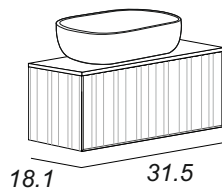

PVC finish resists moisture and scratches

Notes:

All sizes of vanities are subject to tolerance,

+/- 0.40 inches

Side view for plumbing

Back view for plumbing

Basins available:
- ceramic
- resin

Basins available:
- ceramic
- recycled

FURNITURE CHARACTERISTIC

Cabinet in MDF, sides thickness 0.39in, doors thickness 0.63in coated in PVC 0.01in waterproof and scratchproof that guarantee long life and reliability. Opening type constituted by a push to open system.