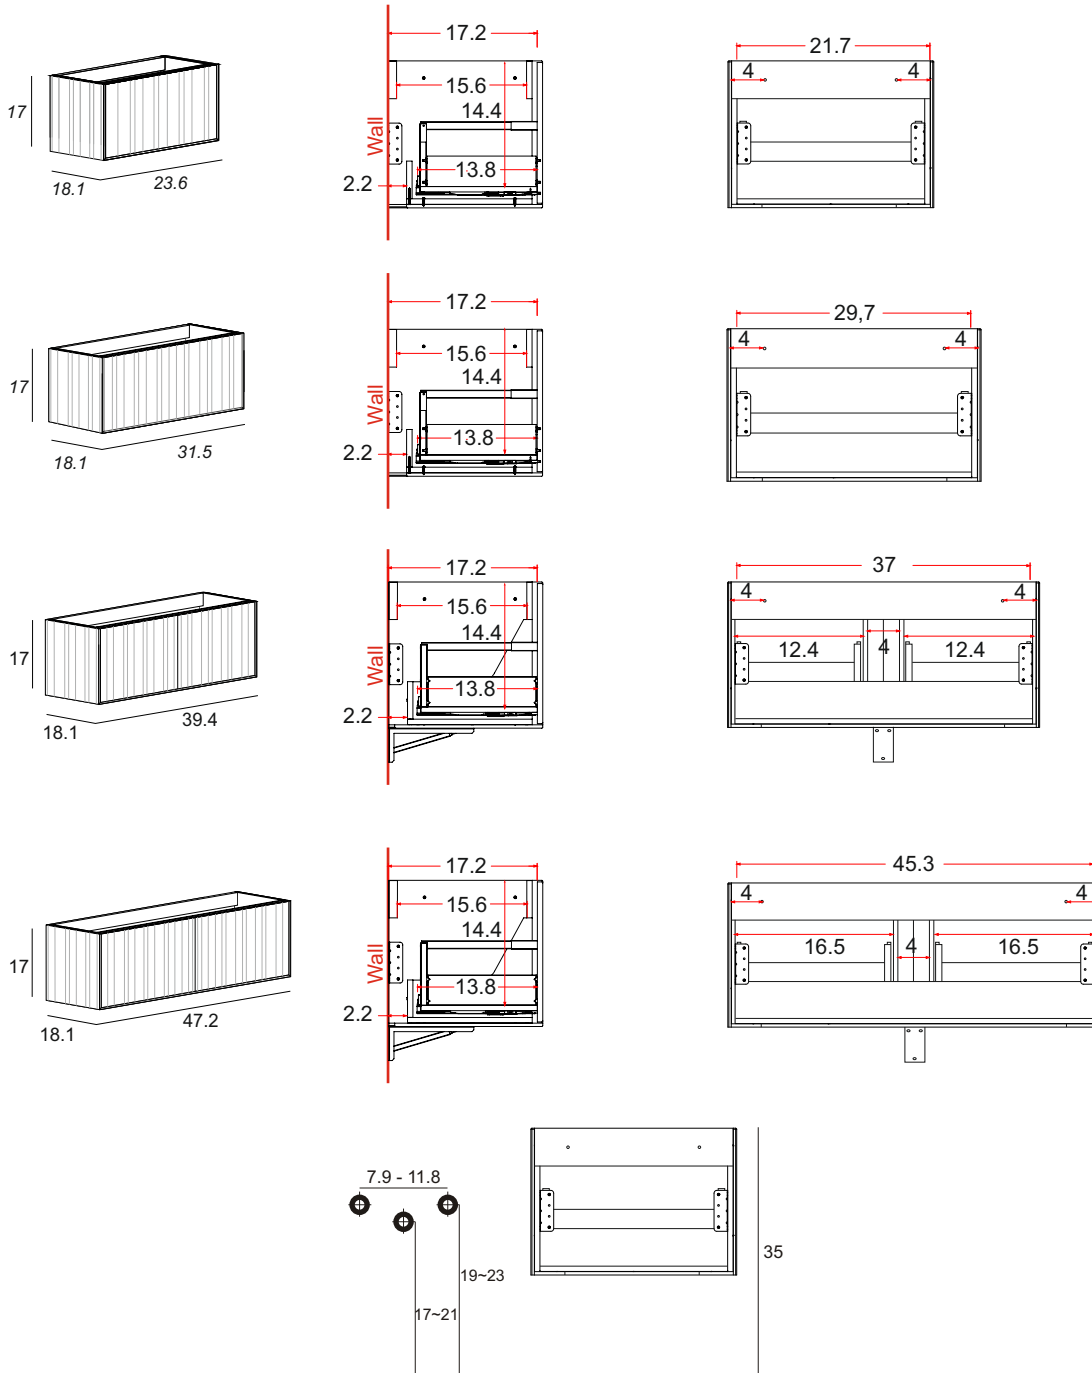

PVC finish resists moisture and scratches

Notes:

All sizes of vanities are subject to tolerance,

+/- 0.40 inches

Side view for plumbing

Back view for plumbing

Basins available:
- ceramic
- resin

Basins available:
- ceramic
- recycled

FURNITURE CHARACTERISTIC

Cabinet in MDF, sides thickness 0.39in, doors thickness 0.63in coated in PVC 0.01in waterproof and scratchproof that guarantee long life and reliability. Opening type constituted by a push to open system.

0.4 in thick resin washbasins super impact resistant. White ceramic washbasins 0.4/0.47 in thickness resistant to high temperatures and impacts. 0.6 in recycled countertop washbasin.

It is not necessary to assemble the cabinet (product not in kit).