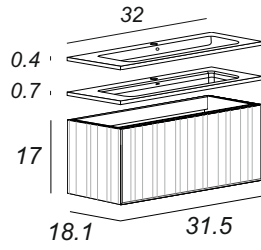

PVC finish resists moisture and scratches

Notes:

All sizes of vanities are subject to tolerance,

+/- 0.40 inches

Side view for plumbing

Back view for plumbing

Basins available:
- ceramic
- resin

Basins available:
- ceramic
- recycled

FURNITURE CHARACTERISTIC

Cabinet in MDF, sides thickness 0.39in, doors thickness 0.63in coated in PVC 0.01in waterproof and scratchproof that guarantee long life and reliability. Opening type constituted by a push to open system.