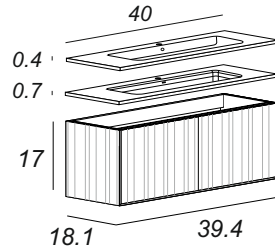

PVC finish resists moisture and scratches

Notes:

All sizes of vanities are subject to tolerance,

+/- 0.40 inches

Side view for plumbing

Back view for plumbing

Basins available:
- ceramic
- resin

Basins available:
- ceramic
- recycled

FURNITURE CHARACTERISTIC

Cabinet in MDF, sides thickness 0.39in, doors thickness 0.63in coated in PVC 0.01in waterproof and scratchproof that guarantee long life and reliability. Opening type constituted by a push to open system.