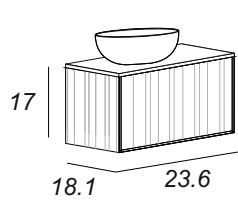

PVC finish resists moisture and scratches

Notes:

All sizes of vanities are subject to tolerance,

+/- 0.40 inches

Side view for plumbing

Back view for plumbing

Basins available:
- ceramic
- resin

Basins available:
- ceramic
- recycled

FURNITURE CHARACTERISTIC

Cabinet in MDF, sides thickness 0.39in, doors thickness 0.63in coated in PVC 0.01in waterproof and scratchproof that guarantee long life and reliability. Opening type constituted by a push to open system.