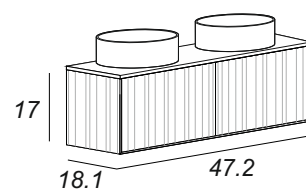

PVC finish resists moisture and scratches

Notes:

All sizes of vanities are subject to tolerance,

+/- 0.40 inches

Side view for plumbing

Back view for plumbing

Basins available:
- ceramic
- resin

Basins available:
- ceramic
- recycled

FURNITURE CHARACTERISTIC

Cabinet in MDF, sides thickness 0.39in, doors thickness 0.63in coated in PVC 0.01in waterproof and scratchproof that guarantee long life and reliability. Opening type constituted by a push to open system.