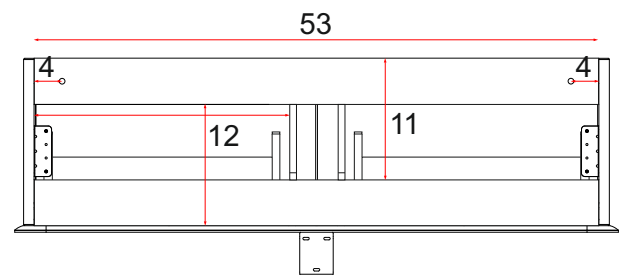

PVC finish resists moisture and scratches

Notes:

All sizes of vanities are subject to tolerance,

+/- 0.40 inches

Side view for plumbing

Back view for plumbing

33.5

Basins available:
 - ceramic
 - resin
 - solid surface

FURNITURE CHARACTERISTIC

Cabinet in MDF, sides thickness 0.63in, doors thickness 0.75in coated in PVC 0.01in waterproof and scratchproof that guarantee long life and reliability. Opening type constituted by a milling throat.