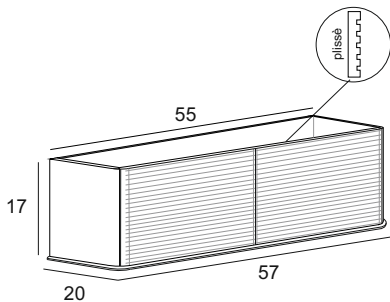

PVC finish resists moisture and scratches

Notes:

All sizes of vanities are subject to tolerance,

+/- 0.40 inches

Side view for plumbing

Back view for plumbing

33.5

Basins available:
 - ceramic
 - resin
 - solid surface

FURNITURE CHARACTERISTIC

Cabinet in MDF, sides thickness 0.63in, doors thickness 0.75in coated in PVC 0.01in waterproof and scratchproof that guarantee long life and reliability. Opening type constituted by a milling throat.