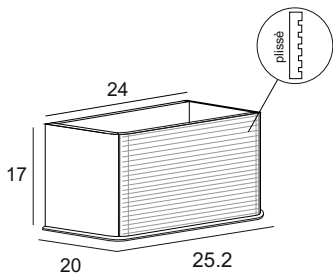

PVC finish resists moisture and scratches

Notes:

All sizes of vanities are subject to tolerance,

+/- 0.40 inches

Side view for plumbing

Back view for plumbing

33.5

Basins available:
 - ceramic
 - resin
 - solid surface

FURNITURE CHARACTERISTIC

Cabinet in MDF, sides thickness 0.63in, doors thickness 0.75in coated in PVC 0.01in waterproof and scratchproof that guarantee long life and reliability. Opening type constituted by a milling throat.