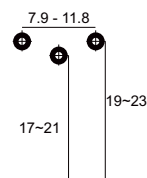

PVC finish resists moisture and scratches

Notes:

All sizes of vanities are subject to tolerance,

+/- 0.40 inches

Side view for plumbing

Back view for plumbing

33.5

Basins available:
 - ceramic
 - resin
 - solid surface