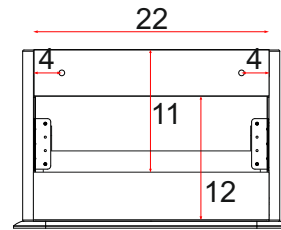

PVC finish resists moisture and scratches

Notes:

All sizes of vanities are subject to tolerance,

+/- 0.40 inches

Side view for plumbing

Back view for plumbing

33.5

Basins available:
 - ceramic
 - resin
 - solid surface

FURNITURE CHARACTERISTIC

Cabinet in MDF, sides thickness 0.63in, doors thickness 0.75in coated in PVC 0.01in waterproof and scratchproof that guarantee long life and reliability. Opening type constituted by a milling throat.