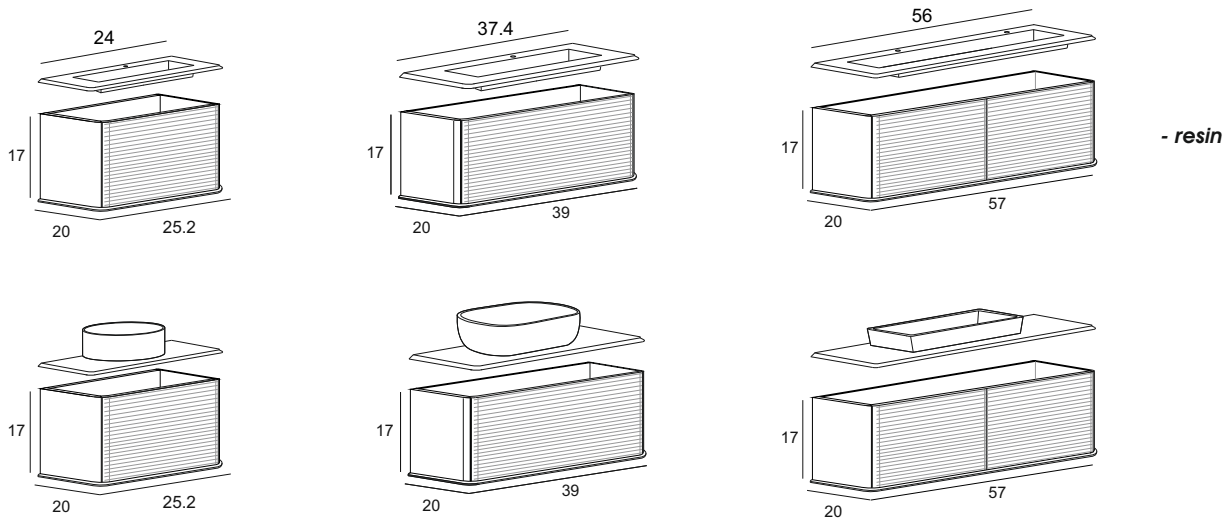

BADEN HAUS

dal 1979, il tuo bagno

IDRA

Series

Features:

Fully finished interiors

Includes installation hardware

Medium-Density Fiberboard (MDF) construction

PVC finish resists moisture and scratches

Notes:

All sizes of vanities are subject to tolerance,

+/- 0.40 inches

Side view for plumbing

Back view for plumbing

33.5

Basins available:
 - ceramic
 - resin
 - solid surface

FURNITURE CHARACTERISTIC

Cabinet in MDF, sides thickness 0.63in, doors thickness 0.75in coated in PVC 0.01in waterproof and scratchproof that guarantee long life and reliability. Opening type constituted by a milling throat.