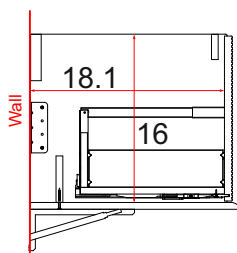

PVC finish resists moisture and scratches

Notes:

All sizes of vanities are subject to tolerance,

+/- 0.40 inches

Side view for plumbing

Back view for plumbing

33.5

Basins available:
 - ceramic
 - resin
 - solid surface

FURNITURE CHARACTERISTIC

Cabinet in MDF, sides thickness 0.63in, doors thickness 0.75in coated in PVC 0.01in waterproof and scratchproof that guarantee long life and reliability. Opening type constituted by a milling throat.