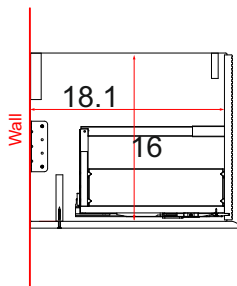

PVC finish resists moisture and scratches

Notes:

All sizes of vanities are subject to tolerance,

+/- 0.40 inches

Side view for plumbing

Back view for plumbing

33.5

Basins available:
 - ceramic
 - resin
 - solid surface

FURNITURE CHARACTERISTIC

Cabinet in MDF, sides thickness 0.63in, doors thickness 0.75in coated in PVC 0.01in waterproof and scratchproof that guarantee long life and reliability. Opening type constituted by a milling throat.