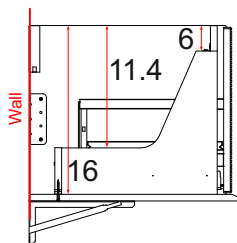

PVC finish resists moisture and scratches

Notes:

All sizes of vanities are subject to tolerance,

+/- 0.40 inches

Side view for plumbing

Back view for plumbing

33.5

Basins available:
 - ceramic
 - resin
 - solid surface

FURNITURE CHARACTERISTIC

Cabinet in MDF, sides thickness 0.63in, doors thickness 0.75in coated in PVC 0.01in waterproof and scratchproof that guarantee long life and reliability. Opening type constituted by a milling throat.