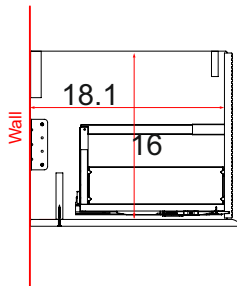

PVC finish resists moisture and scratches

Notes:

All sizes of vanities are subject to tolerance,

+/- 0.40 inches

Side view for plumbing

Back view for plumbing

33.5

Basins available:
 - ceramic
 - resin
 - solid surface

FURNITURE CHARACTERISTIC

Cabinet in MDF, sides thickness 0.63in, doors thickness 0.75in coated in PVC 0.01in waterproof and scratchproof that guarantee long life and reliability. Opening type constituted by a milling throat.