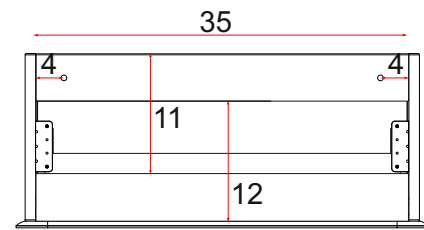

PVC finish resists moisture and scratches

Notes:

All sizes of vanities are subject to tolerance,

+/- 0.40 inches

Side view for plumbing

Back view for plumbing

33.5

Basins available:
 - ceramic
 - resin
 - solid surface

FURNITURE CHARACTERISTIC

Cabinet in MDF, sides thickness 0.63in, doors thickness 0.75in coated in PVC 0.01in waterproof and scratchproof that guarantee long life and reliability. Opening type constituted by a milling throat.