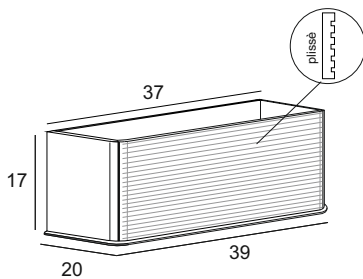

PVC finish resists moisture and scratches

Notes:

All sizes of vanities are subject to tolerance,

+/- 0.40 inches

Side view for plumbing

Back view for plumbing

33.5

Basins available:
 - ceramic
 - resin
 - solid surface

FURNITURE CHARACTERISTIC

Cabinet in MDF, sides thickness 0.63in, doors thickness 0.75in coated in PVC 0.01in waterproof and scratchproof that guarantee long life and reliability. Opening type constituted by a milling throat.