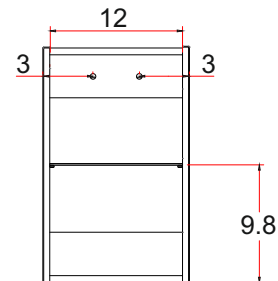

**Notes:**

All sizes of vanities are subject to tolerance, +/- 0.40 inches

Side view for plumbing

Back view for plumbing

**Basins available:**  
 - resin  
 - glass extralight

## FURNITURE CHARACTERISTIC

Cabinet in MDF, sides thickness 0.63in, doors and drawers 0.75in, coated in PVC 0.01in waterproof and scratchproof that guarantee long life and reliability. Cabinet with dividers in the upper drawer. Opening type constituted by a milling throat.