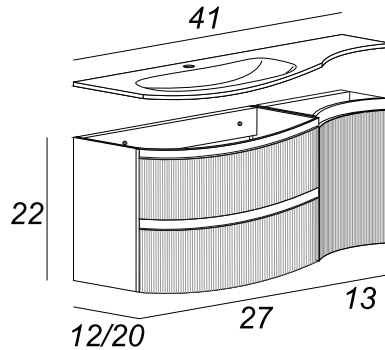

# OLIMPIA

Series

**Features:**

- Drawers push-open and soft-close
- Handleless ergonomic continuous drawer
- Includes fully adjustable drawer sliders
- Fully finished interiors
- Includes installation hardware
- Medium-Density Fiberboard (MDF) construction
- PVC finish resists moisture and scratches

**Notes:**

All sizes of vanities are subject to tolerance, +/- 0.40 inches

Side view for plumbing

Back view for plumbing

**Basins available:**  
 - resin  
 - glass extralight

## FURNITURE CHARACTERISTIC

Cabinet in MDF, sides thickness 0.63in, doors and drawers 0.75in, coated in PVC 0.01in waterproof and scratchproof that guarantee long life and reliability. Cabinet with dividers in the upper drawer. Opening type constituted by a milling throat.