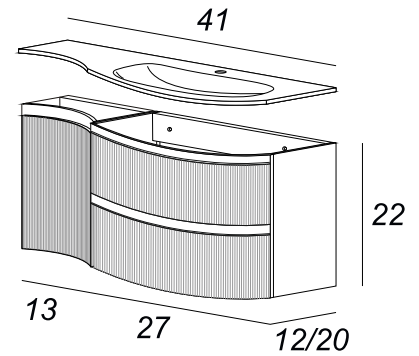

**Notes:**

All sizes of vanities are subject to tolerance, +/- 0.40 inches

Side view for plumbing

Back view for plumbing

**Basins available:**  
 - resin  
 - glass extralight

## FURNITURE CHARACTERISTIC

Cabinet in MDF, sides thickness 0.63in, doors and drawers 0.75in, coated in PVC 0.01in waterproof and scratchproof that guarantee long life and reliability. Cabinet with dividers in the upper drawer. Opening type constituted by a milling throat.