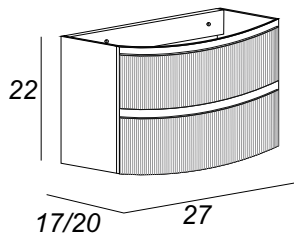

**Notes:**

All sizes of vanities are subject to tolerance, +/- 0.40 inches

Side view for plumbing

Back view for plumbing

**Basins available:**  
 - resin  
 - glass extralight

## FURNITURE CHARACTERISTIC

Cabinet in MDF, sides thickness 0.63in, doors and drawers 0.75in, coated in PVC 0.01in waterproof and scratchproof that guarantee long life and reliability. Cabinet with dividers in the upper drawer. Opening type constituted by a milling throat.