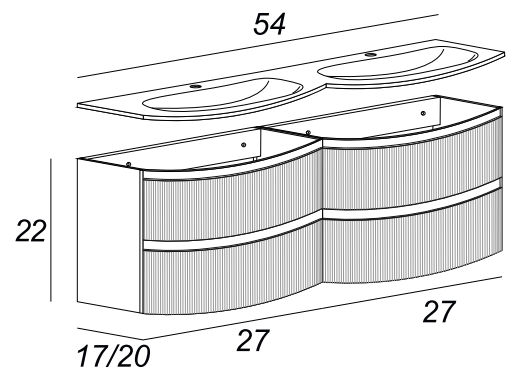

**Notes:**

All sizes of vanities are subject to tolerance, +/- 0.40 inches

Side view for plumbing

Back view for plumbing

**Basins available:**  
 - resin  
 - glass extralight

## FURNITURE CHARACTERISTIC

Cabinet in MDF, sides thickness 0.63in, doors and drawers 0.75in, coated in PVC 0.01in waterproof and scratchproof that guarantee long life and reliability. Cabinet with dividers in the upper drawer. Opening type constituted by a milling throat.