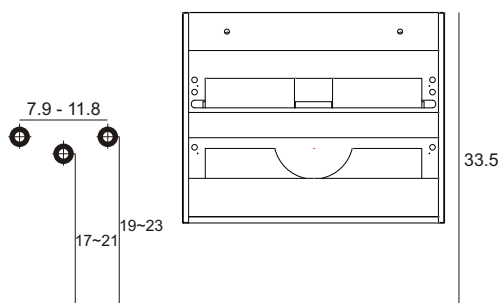

**Notes:**

All sizes of vanities are subject to tolerance, +/- 0.40 inches

Side view for plumbing

Back view for plumbing

**Basins available:**  
 - resin  
 - glass extralight

## FURNITURE CHARACTERISTIC

Cabinet in MDF, sides thickness 0.63in, doors and drawers 0.75in, coated in PVC 0.01in waterproof and scratchproof that guarantee long life and reliability. Cabinet with dividers in the upper drawer. Opening type constituted by a milling throat.