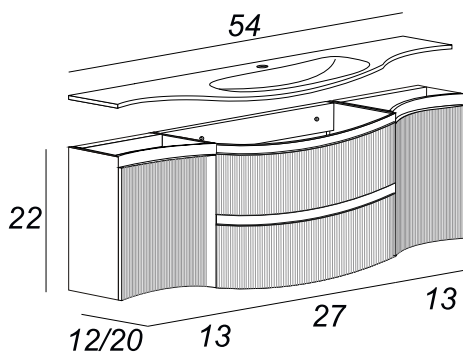

**Notes:**

All sizes of vanities are subject to tolerance, +/- 0.40 inches

Side view for plumbing

Back view for plumbing

**Basins available:**  
 - resin  
 - glass extralight

## FURNITURE CHARACTERISTIC

Cabinet in MDF, sides thickness 0.63in, doors and drawers 0.75in, coated in PVC 0.01in waterproof and scratchproof that guarantee long life and reliability. Cabinet with dividers in the upper drawer. Opening type constituted by a milling throat.