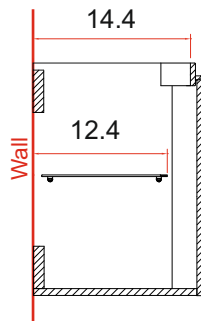

**Notes:**

All sizes of vanities are subject to tolerance, +/- 0.40 inches

Side view for plumbing

Back view for plumbing

**Basins available:**  
 - resin  
 - glass extralight

## FURNITURE CHARACTERISTIC

Cabinet in MDF, sides thickness 0.63in, doors and drawers 0.75in, coated in PVC 0.01in waterproof and scratchproof that guarantee long life and reliability. Cabinet with dividers in the upper drawer. Opening type constituted by a milling throat.