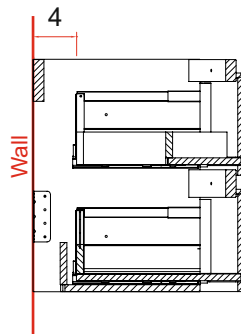

**Notes:**

All sizes of vanities are subject to tolerance, +/- 0.40 inches

Side view for plumbing

Back view for plumbing

**Basins available:**  
 - resin  
 - glass extralight

## FURNITURE CHARACTERISTIC

Cabinet in MDF, sides thickness 0.63in, doors and drawers 0.75in, coated in PVC 0.01in waterproof and scratchproof that guarantee long life and reliability. Cabinet with dividers in the upper drawer. Opening type constituted by a milling throat.