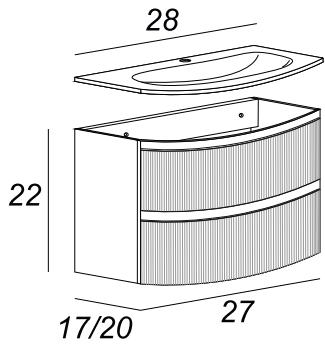

**Notes:**

All sizes of vanities are subject to tolerance, +/- 0.40 inches

Side view for plumbing

Back view for plumbing

**Basins available:**  
 - resin  
 - glass extralight

## FURNITURE CHARACTERISTIC

Cabinet in MDF, sides thickness 0.63in, doors and drawers 0.75in, coated in PVC 0.01in waterproof and scratchproof that guarantee long life and reliability. Cabinet with dividers in the upper drawer. Opening type constituted by a milling throat.