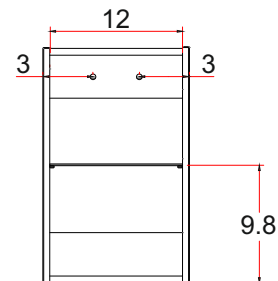

**Notes:**

All sizes of vanities are subject to tolerance, +/- 0.40 inches

Side view for plumbing

Back view for plumbing

**Basins available:**  
 - resin  
 - glass extralight

## FURNITURE CHARACTERISTIC

Cabinet in MDF, sides thickness 0.63in, doors and drawers 0.75in, coated in PVC 0.01in waterproof and scratchproof that guarantee long life and reliability. Cabinet with dividers in the upper drawer. Opening type constituted by a milling throat.