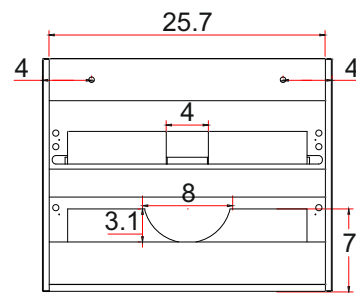

**Notes:**

All sizes of vanities are subject to tolerance, +/- 0.40 inches

Side view for plumbing

Back view for plumbing

**Basins available:**  
 - resin  
 - glass extralight

## FURNITURE CHARACTERISTIC

Cabinet in MDF, sides thickness 0.63in, doors and drawers 0.75in, coated in PVC 0.01in waterproof and scratchproof that guarantee long life and reliability. Cabinet with dividers in the upper drawer. Opening type constituted by a milling throat.