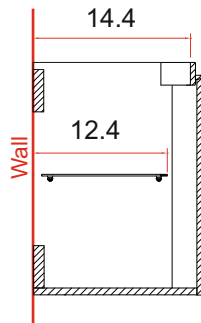

**Notes:**

All sizes of vanities are subject to tolerance, +/- 0.40 inches

Side view for plumbing

Back view for plumbing

**Basins available:**  
 - resin  
 - glass extralight

## FURNITURE CHARACTERISTIC

Cabinet in MDF, sides thickness 0.63in, doors and drawers 0.75in, coated in PVC 0.01in waterproof and scratchproof that guarantee long life and reliability. Cabinet with dividers in the upper drawer. Opening type constituted by a milling throat.