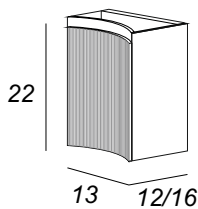

**Notes:**

All sizes of vanities are subject to tolerance, +/- 0.40 inches

Side view for plumbing

Back view for plumbing

**Basins available:**  
 - resin  
 - glass extralight