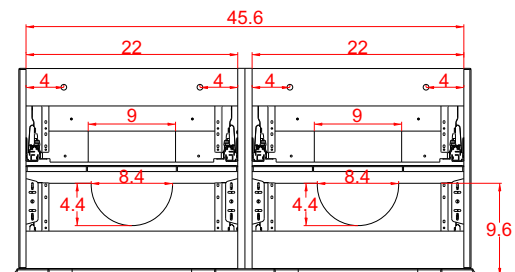

### Notes:

All sizes of vanities are subject to tolerance,

+/- 0.40 inches

Side view for plumbing

Back view for plumbing