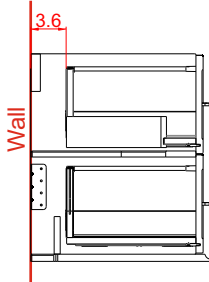

### Notes:

All sizes of vanities are subject to tolerance,

+/- 0.40 inches

Side view for plumbing

Back view for plumbing

Resin washbasin thickness 0.98in impact resistant.  
Ceramic washbasin thickness 0.70in and resistant to high temperature and impacts. Also tops available in MDF cated in PVC 0.01in in matt white waterproof scratchproof that guarantee long life and reliability with ceramic washbasin and faucet in any position: center, right, left or wall position. The top can be easily perforated with hole saw for wood.