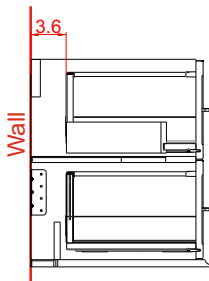

### Notes:

All sizes of vanities are subject to tolerance,

+/- 0.40 inches

Side view for plumbing

Back view for plumbing

Resin washbasin thickness 0.98in impact resistant.  
Ceramic washbasin thickness 0.70in and resistant to high temperature and impacts. Also tops available in MDF cated in PVC 0.01in in matt white waterproof scratchproof that guarantee long life and reliability with ceramic washbasin and faucet in any position: center, right, left or wall position. The top can be easily perforated with hole saw for wood.