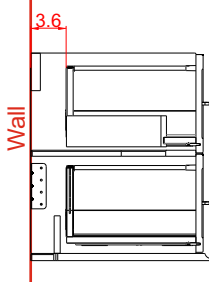

### Notes:

All sizes of vanities are subject to tolerance,

+/- 0.40 inches

Side view for plumbing

Back view for plumbing

Resin washbasin thickness 0.98in impact resistant.  
Ceramic washbasin thickness 0.70in and resistant to high temperature and impacts. Also tops available in MDF cated in PVC 0.01in in matt white waterproof scratchproof that guarantee long life and reliability with ceramic washbasin and faucet in any position: center, right, left or wall position. The top can be easily perforated with hole saw for wood.