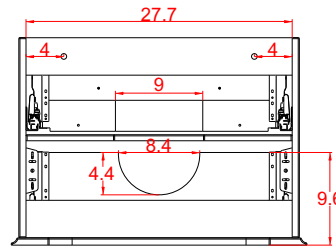

### Notes:

All sizes of vanities are subject to tolerance,

+/- 0.40 inches

Side view for plumbing

Back view for plumbing