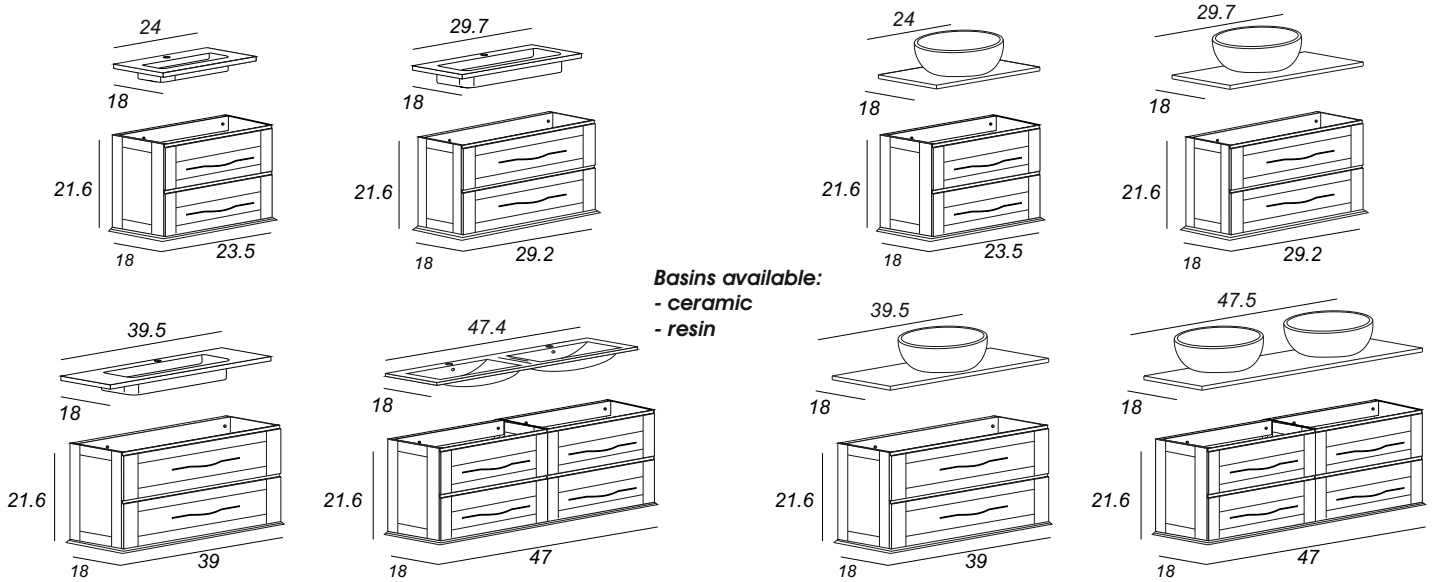

### Notes:

All sizes of vanities are subject to tolerance,

+/- 0.40 inches

Side view for plumbing

Back view for plumbing

## FURNITURE CHARACTERISTIC

Cabinet in MDF, sides and drawers thickness 0.74in, coated in PVC 0.01in waterproof and scratchproof that guarantee long life and reliability.  
Cabinet with dividers in the upper drawer.