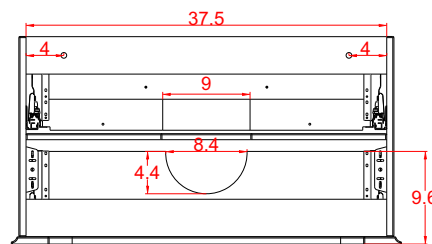

### Notes:

All sizes of vanities are subject to tolerance,

+/- 0.40 inches

Side view for plumbing

Back view for plumbing