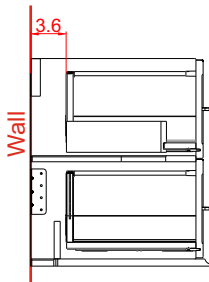

### Notes:

All sizes of vanities are subject to tolerance,

+/- 0.40 inches

Side view for plumbing

Back view for plumbing

Resin washbasin thickness 0.98in impact resistant.  
Ceramic washbasin thickness 0.70in and resistant to high temperature and impacts. Also tops available in MDF cated in PVC 0.01in in matt white waterproof scratchproof that guarantee long life and reliability with ceramic washbasin and faucet in any position: center, right, left or wall position. The top can be easily perforated with hole saw for wood.