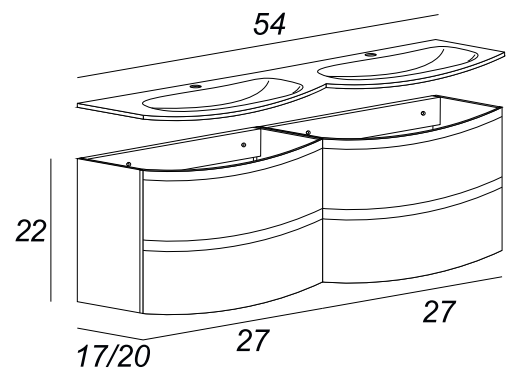

Notes:

All sizes of vanities are subject to tolerance, +/- 0.40 inches

Side view for plumbing

Back view for plumbing

Basins available:
 - resin
 - glass extralight

FURNITURE CHARACTERISTIC

Cabinet in MDF, sides thickness 0.63in, doors and drawers 0.75in, coated in PVC 0.01in waterproof and scratchproof that guarantee long life and reliability. Cabinet with dividers in the upper drawer. Opening type constituted by a milling throat.