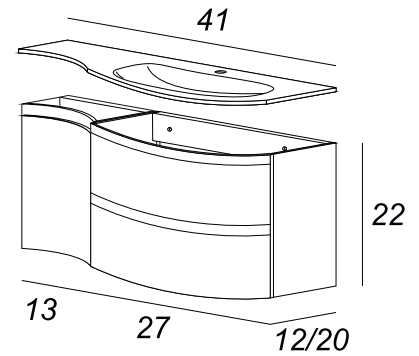

Notes:

All sizes of vanities are subject to tolerance, +/- 0.40 inches

Side view for plumbing

Back view for plumbing

Basins available:
 - resin
 - glass extralight

FURNITURE CHARACTERISTIC

Cabinet in MDF, sides thickness 0.63in, doors and drawers 0.75in, coated in PVC 0.01in waterproof and scratchproof that guarantee long life and reliability. Cabinet with dividers in the upper drawer. Opening type constituted by a milling throat.