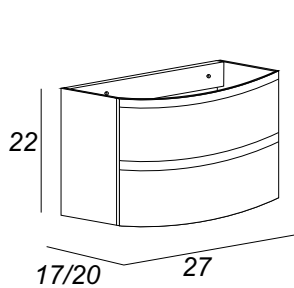

Notes:

All sizes of vanities are subject to tolerance, +/- 0.40 inches

Side view for plumbing

Back view for plumbing

Basins available:
 - resin
 - glass extralight

FURNITURE CHARACTERISTIC

Cabinet in MDF, sides thickness 0.63in, doors and drawers 0.75in, coated in PVC 0.01in waterproof and scratchproof that guarantee long life and reliability. Cabinet with dividers in the upper drawer. Opening type constituted by a milling throat.