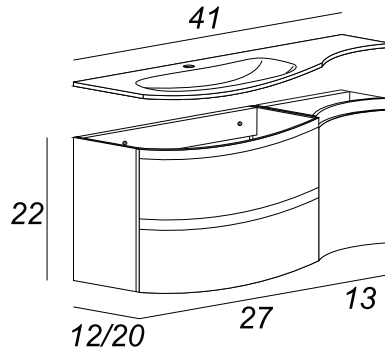

Notes:

All sizes of vanities are subject to tolerance, +/- 0.40 inches

Side view for plumbing

Back view for plumbing

Basins available:
 - resin
 - glass extralight

FURNITURE CHARACTERISTIC

Cabinet in MDF, sides thickness 0.63in, doors and drawers 0.75in, coated in PVC 0.01in waterproof and scratchproof that guarantee long life and reliability. Cabinet with dividers in the upper drawer. Opening type constituted by a milling throat.