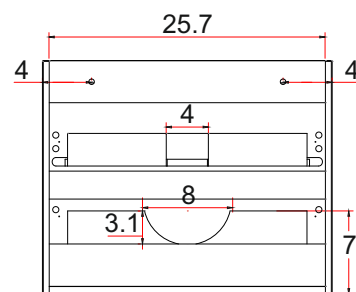

Notes:

All sizes of vanities are subject to tolerance, +/- 0.40 inches

Side view for plumbing

Back view for plumbing

Basins available:
 - resin
 - glass extralight

FURNITURE CHARACTERISTIC

Cabinet in MDF, sides thickness 0.63in, doors and drawers 0.75in, coated in PVC 0.01in waterproof and scratchproof that guarantee long life and reliability. Cabinet with dividers in the upper drawer. Opening type constituted by a milling throat.