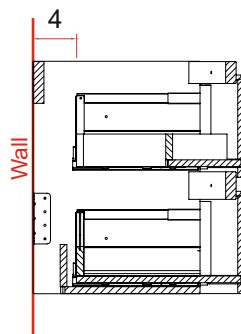

Notes:

All sizes of vanities are subject to tolerance, +/- 0.40 inches

Side view for plumbing

Back view for plumbing

Basins available:
 - resin
 - glass extralight

FURNITURE CHARACTERISTIC

Cabinet in MDF, sides thickness 0.63in, doors and drawers 0.75in, coated in PVC 0.01in waterproof and scratchproof that guarantee long life and reliability. Cabinet with dividers in the upper drawer. Opening type constituted by a milling throat.