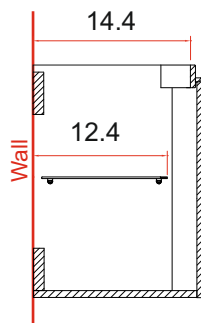

Notes:

All sizes of vanities are subject to tolerance, +/- 0.40 inches

Side view for plumbing

Back view for plumbing

Basins available:
 - resin
 - glass extralight

FURNITURE CHARACTERISTIC

Cabinet in MDF, sides thickness 0.63in, doors and drawers 0.75in, coated in PVC 0.01in waterproof and scratchproof that guarantee long life and reliability. Cabinet with dividers in the upper drawer. Opening type constituted by a milling throat.