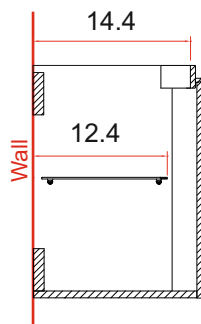

Notes:

All sizes of vanities are subject to tolerance, +/- 0.40 inches

Side view for plumbing

Back view for plumbing

Basins available:
 - resin
 - glass extralight

FURNITURE CHARACTERISTIC

Cabinet in MDF, sides thickness 0.63in, doors and drawers 0.75in, coated in PVC 0.01in waterproof and scratchproof that guarantee long life and reliability. Cabinet with dividers in the upper drawer. Opening type constituted by a milling throat.