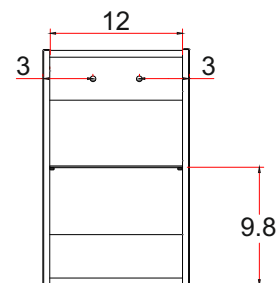

Notes:

All sizes of vanities are subject to tolerance, +/- 0.40 inches

Side view for plumbing

Back view for plumbing

Basins available:
 - resin
 - glass extralight

FURNITURE CHARACTERISTIC

Cabinet in MDF, sides thickness 0.63in, doors and drawers 0.75in, coated in PVC 0.01in waterproof and scratchproof that guarantee long life and reliability. Cabinet with dividers in the upper drawer. Opening type constituted by a milling throat.