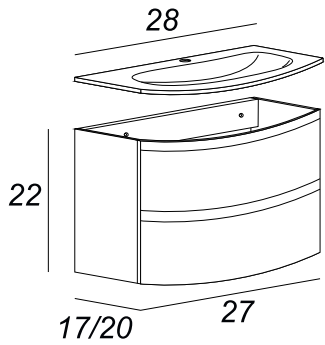

Notes:

All sizes of vanities are subject to tolerance, +/- 0.40 inches

Side view for plumbing

Back view for plumbing

Basins available:
 - resin
 - glass extralight

FURNITURE CHARACTERISTIC

Cabinet in MDF, sides thickness 0.63in, doors and drawers 0.75in, coated in PVC 0.01in waterproof and scratchproof that guarantee long life and reliability. Cabinet with dividers in the upper drawer. Opening type constituted by a milling throat.