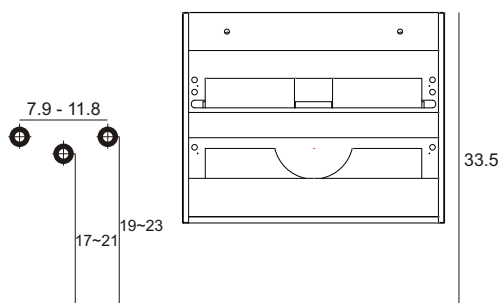

Notes:

All sizes of vanities are subject to tolerance, +/- 0.40 inches

Side view for plumbing

Back view for plumbing

Basins available:
 - resin
 - glass extralight

FURNITURE CHARACTERISTIC

Cabinet in MDF, sides thickness 0.63in, doors and drawers 0.75in, coated in PVC 0.01in waterproof and scratchproof that guarantee long life and reliability. Cabinet with dividers in the upper drawer. Opening type constituted by a milling throat.