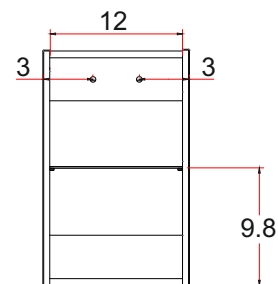

Notes:

All sizes of vanities are subject to tolerance, +/- 0.40 inches

Side view for plumbing

Back view for plumbing

Basins available:
 - resin
 - glass extralight

FURNITURE CHARACTERISTIC

Cabinet in MDF, sides thickness 0.63in, doors and drawers 0.75in, coated in PVC 0.01in waterproof and scratchproof that guarantee long life and reliability. Cabinet with dividers in the upper drawer. Opening type constituted by a milling throat.