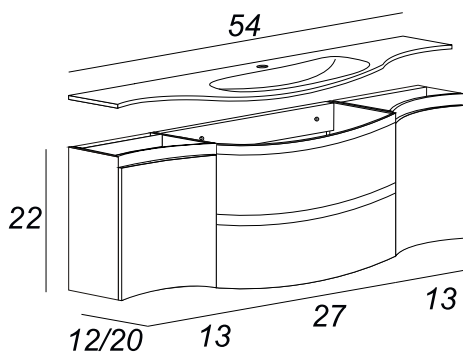

Notes:

All sizes of vanities are subject to tolerance, +/- 0.40 inches

Side view for plumbing

Back view for plumbing

Basins available:
 - resin
 - glass extralight

FURNITURE CHARACTERISTIC

Cabinet in MDF, sides thickness 0.63in, doors and drawers 0.75in, coated in PVC 0.01in waterproof and scratchproof that guarantee long life and reliability. Cabinet with dividers in the upper drawer. Opening type constituted by a milling throat.