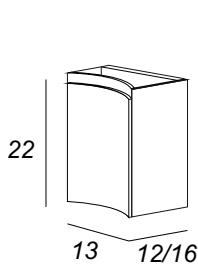

Notes:

All sizes of vanities are subject to tolerance, +/- 0.40 inches

Side view for plumbing

Back view for plumbing

Basins available:
 - resin
 - glass extralight

FURNITURE CHARACTERISTIC

Cabinet in MDF, sides thickness 0.63in, doors and drawers 0.75in, coated in PVC 0.01in waterproof and scratchproof that guarantee long life and reliability. Cabinet with dividers in the upper drawer. Opening type constituted by a milling throat.