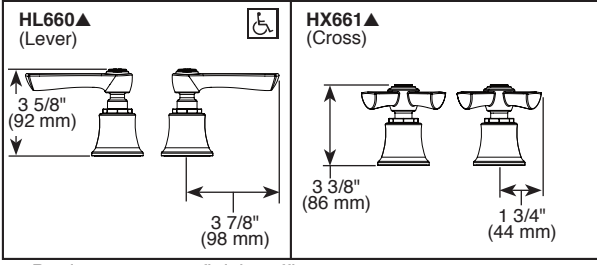

Submitted Model No.: _____
 Specific Features: _____

BRIZO[®]

ROMAN TUB FAUCET TRIM ONLY

- Rook™ Collection
- Three Hole Installation (T67360-LHP & T67361-LHP)
- Four Hole Installation (T67460-LHP & T67461-LHP)

- FEATURES:**
- H₂Okinetik Technology[®]
 - Handles attach with rare earth magnets inside handles. No set screw required. Simplifies installation and provides flush mount installation.

- STANDARD SPECIFICATIONS:**
- Handshower maximum flow rate 2.0 gpm @ 80 psi, 7.6 L/min @ 552 kPa
 - Trim only for two handle Roman Tub faucet for concealed mounting
 - Available in Channel and Closed spout
 - Temperature and volume controlled with handles
 - Rough-In kit sold separately (R64707 for four hole and R62707 for three hole)
 - Multifunction handshower includes dual check valves for backflow prevention (T67461)
 - Minimum 10" (254 mm) to maximum 16" (406 mm) distance between holes
 - Handles sold separately (HL660 or HX661)
 - 60" - 82" (1524 mm - 2083 mm) stretchable finished metal hose (T67461)