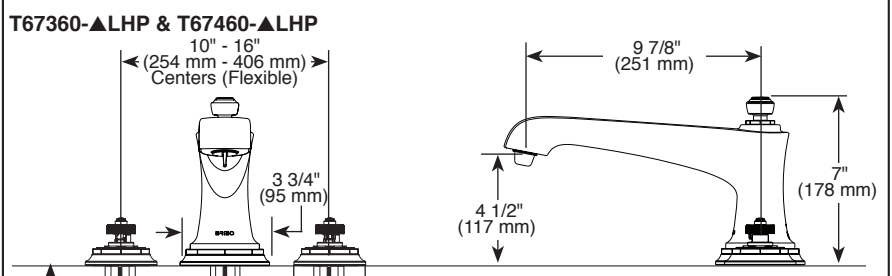

Submitted Model No.: _____
 Specific Features: _____

BRIZO[®]

ROMAN TUB FAUCET TRIM ONLY

- Rook™ Collection
- Three Hole Installation (T67360-LHP & T67361-LHP)
- Four Hole Installation (T67460-LHP & T67461-LHP)

- FEATURES:**
- H₂Okinetik Technology[®]
 - Handles attach with rare earth magnets inside handles. No set screw required. Simplifies installation and provides flush mount installation.

- STANDARD SPECIFICATIONS:**
- Handshower maximum flow rate 2.0 gpm @ 80 psi, 7.6 L/min @ 552 kPa
 - Trim only for two handle Roman Tub faucet for concealed mounting
 - Available in Channel and Closed spout
 - Temperature and volume controlled with handles
 - Rough-In kit sold separately (R64707 for four hole and R62707 for three hole)
 - Multifunction handshower includes dual check valves for backflow prevention (T67461)
 - Minimum 10" (254 mm) to maximum 16" (406 mm) distance between holes
 - Handles sold separately (HL660 or HX661)
 - 60" - 82" (1524 mm - 2083 mm) stretchable finished metal hose (T67461)