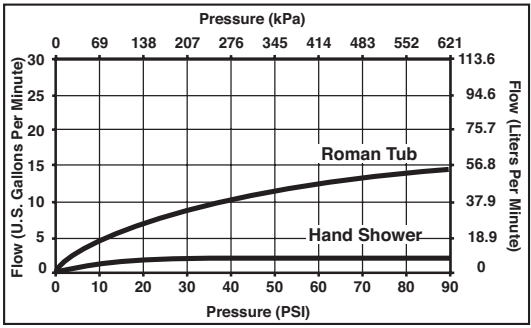

- Rook™ Collection
- Three Hole Installation (T67360-LHP & T67361-LHP)
- Four Hole Installation (T67460-LHP & T67461-LHP)

1. **FEATURES:**
2. H₂Okinetik Technology®
   - Handles attach with rare earth magnets inside handles. No set screw required. Simplifies installation and provides flush mount installation.

1. **STANDARD SPECIFICATIONS:**
2. Handshower maximum flow rate 2.0 gpm @ 80 psi, 7.6 L/min @ 552 kPa
   - Trim only for two handle Roman Tub faucet for concealed mounting
   - Available in Channel and Closed spout
   - Temperature and volume controlled with handles
   - Rough-In kit sold separately (R64707 for four hole and R62707 for three hole)
   - Multifunction handshower includes dual check valves for backflow prevention (T67461)
   - Minimum 10" (254 mm) to maximum 16" (406 mm) distance between holes
   - Handles sold separately (HL660 or HX661)
   - 60" - 82" (1524 mm - 2083 mm) stretchable finished metal hose (T67461)

1. **WARRANTY**
2. Lifetime limited warranty on parts (other than electronic parts and batteries) and finishes: or, for commercial users, for 5 years from date of purchase.
   - 5 year limited warranty on electronic parts (other than batteries); or, for commercial users, for 1 year from the date of purchase. No warranty is provided on batteries.

1. **COMPLIES WITH:**
2. ASME A112.18.1 / CSA B125.1
   - Indicates compliance to ICC/ANSI A117.1- Valve control only
   - EPA WaterSense® - Applies to handshower only - RP81079*