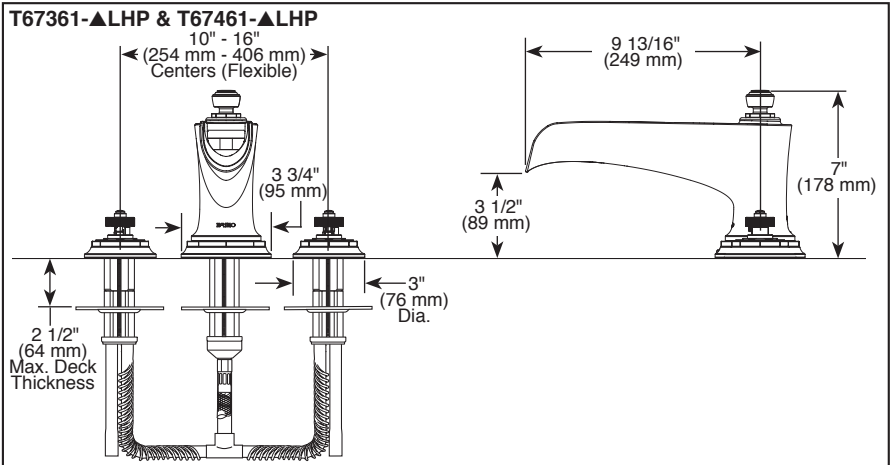

Submitted Model No.: _____
 Specific Features: _____

BRIZO[®]

ROMAN TUB FAUCET TRIM ONLY

- Rook™ Collection
- Three Hole Installation (T67360-LHP & T67361-LHP)
- Four Hole Installation (T67460-LHP & T67461-LHP)

- FEATURES:**
- H₂Okinetik Technology[®]
 - Handles attach with rare earth magnets inside handles. No set screw required. Simplifies installation and provides flush mount installation.

- STANDARD SPECIFICATIONS:**
- Handshower maximum flow rate 2.0 gpm @ 80 psi, 7.6 L/min @ 552 kPa
 - Trim only for two handle Roman Tub faucet for concealed mounting
 - Available in Channel and Closed spout
 - Temperature and volume controlled with handles
 - Rough-In kit sold separately (R64707 for four hole and R62707 for three hole)
 - Multifunction handshower includes dual check valves for backflow prevention (T67461)
 - Minimum 10" (254 mm) to maximum 16" (406 mm) distance between holes
 - Handles sold separately (HL660 or HX661)
 - 60" - 82" (1524 mm - 2083 mm) stretchable finished metal hose (T67461)