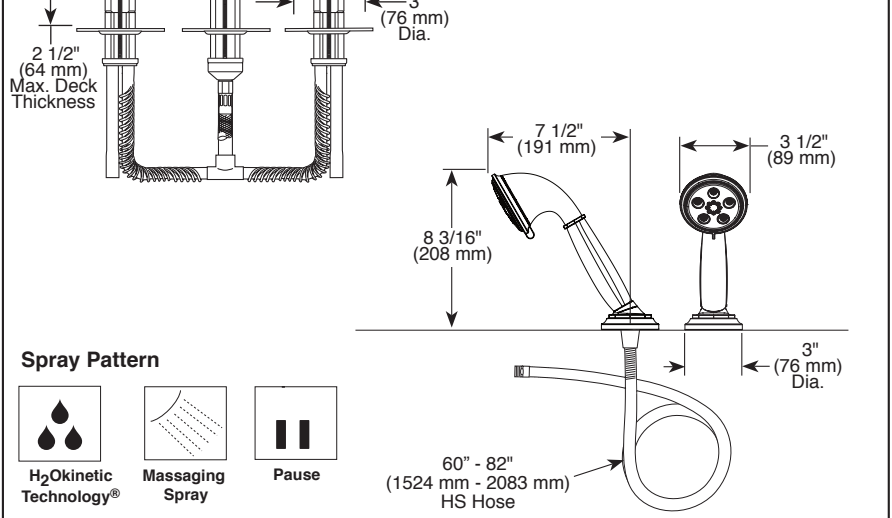

Submitted Model No.: _____
 Specific Features: _____

BRIZO[®]

ROMAN TUB FAUCET TRIM ONLY

- Rook™ Collection
- Three Hole Installation (T67360-LHP & T67361-LHP)
- Four Hole Installation (T67460-LHP & T67461-LHP)

- FEATURES:**
- H₂Okinetik Technology[®]
 - Handles attach with rare earth magnets inside handles. No set screw required. Simplifies installation and provides flush mount installation.

- STANDARD SPECIFICATIONS:**
- Handshower maximum flow rate 2.0 gpm @ 80 psi, 7.6 L/min @ 552 kPa
 - Trim only for two handle Roman Tub faucet for concealed mounting
 - Available in Channel and Closed spout
 - Temperature and volume controlled with handles
 - Rough-In kit sold separately (R64707 for four hole and R62707 for three hole)
 - Multifunction handshower includes dual check valves for backflow prevention (T67461)
 - Minimum 10" (254 mm) to maximum 16" (406 mm) distance between holes
 - Handles sold separately (HL660 or HX661)
 - 60" - 82" (1524 mm - 2083 mm) stretchable finished metal hose (T67461)