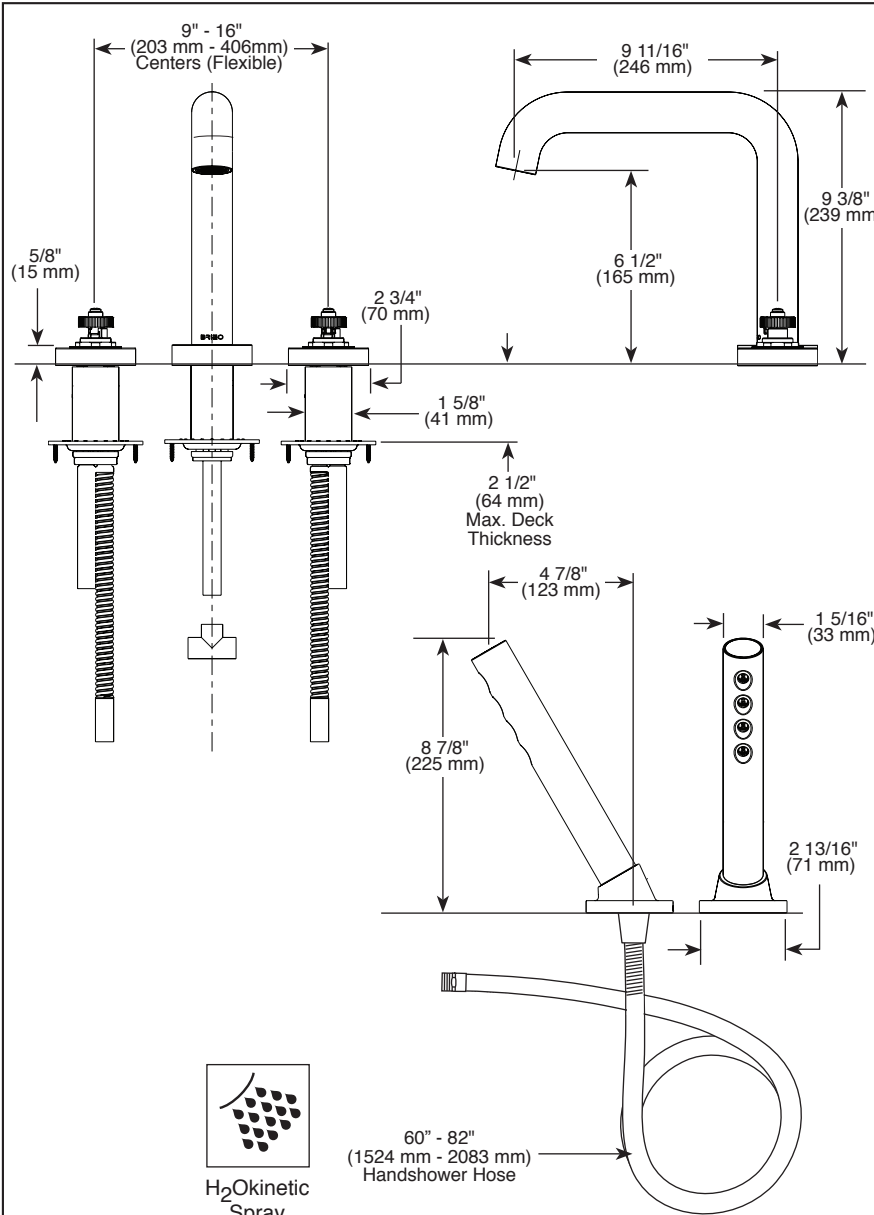

T67335-▲LHP

T67435-▲LHP

Submitted Model No.: _____

Specific Features: _____

BRIZO®

ROMAN TUB FAUCET TRIM

- Litze™ Bath Collection
- Three Hole Installation (T67335-LHP)
- Four Hole Installation (T67435-LHP)

FEATURES:

- H₂Okinetic Technology®
- ### STANDARD SPECIFICATIONS:
- Trim only for two handle Roman Tub faucet for concealed mounting
 - Temperature and volume controlled with handles
 - Rough-In kit required to complete installation, sold separately (R64707 for four hole and R62707 for three hole). There are separate specification sheets available for each rough-in kit.
 - Handshower includes double check valves for backflow prevention (T67435)
 - Handshower maximum 1.75 gpm @ 80 psi, 6.6 L/min @ 550 kPa
 - 60" - 82" (1524 mm - 2083 mm) stretchable finished metal hose

COMPLIES WITH:

- ASME A112.18.1 / CSA B125.1
- Indicates compliance to ICC/ANSI A117.1- Valve control only
- EPA WaterSense® - Applies to handshower only - RP73147*

▲ Designate finish suffix

Brizo Kitchen & Bath Company reserves the right (1) to make changes in specifications and materials, and (2) to change or discontinue models, both without notice or obligation. Dimensions are for reference only. See current full-line price book or www.brizo.com for finish options and product availability.