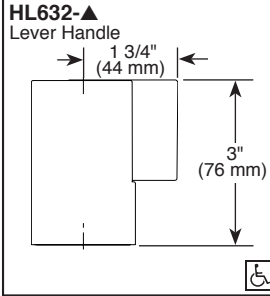

COMPLIES WITH:

- ASME A112.18.1 / CSA B125.1
- Indicates compliance to ICC/ANSI A117.1- Valve control only
- EPA WaterSense® - Applies to handshower only - RP73147*