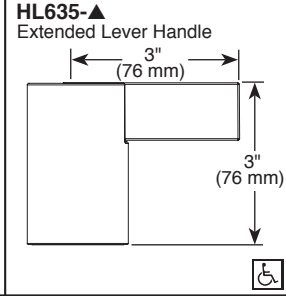

COMPLIES WITH:

- ASME A112.18.1 / CSA B125.1
- Indicates compliance to ICC/ANSI A117.1- Valve control only
- EPA WaterSense® - Applies to handshower only - RP73147*