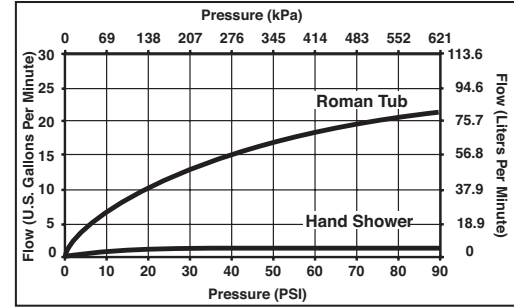

COMPLIES WITH:

- ASME A112.18.1 / CSA B125.1
- Indicates compliance to ICC/ANSI A117.1- Valve control only
- EPA WaterSense® - Applies to handshower only - RP73147*