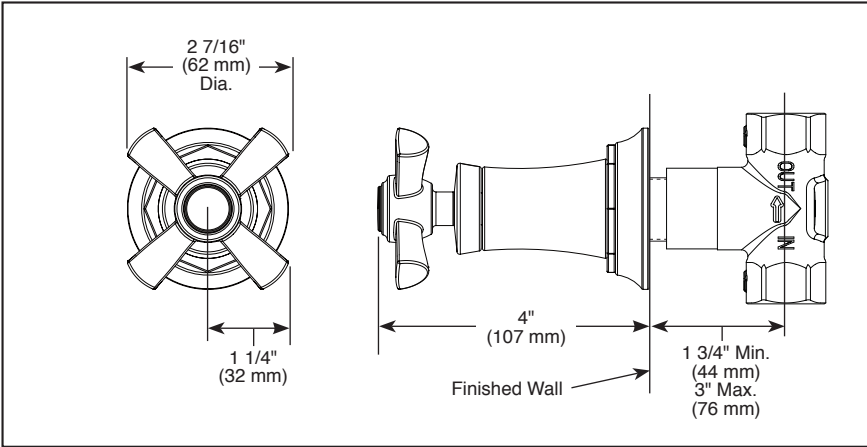

▲ Designate proper finish suffix

BRIZO®

SENSORI®

CUSTOM SHOWER TRIM

- Rook™ Collection
- Volume Control Trim

STANDARD SPECIFICATIONS

- Must also order R35600 Rough-In
- 90° handle rotation controls volume only
- Volume control flows up to 16.2 gpm @ 60 psi
- Maximum flow 8.2 gpm @ 60 psi per volume control when paired with Sensori Thermostatic trim.
- Volume controls are required for every outlet and every set of body sprays (up to max flow)
- All parts are replaceable from the front
- Adjusts for wall thickness variations
- Recommended working pressure of 45-80 PSI
- Volume control only; must be used with temperature control device
- Rough extension kit (RP74456) available
- No extension kit required, rough accommodates up to 3 1/4" wall thickness.

WARRANTY

- Lifetime limited warranty on parts (other than electronic parts and batteries) and finishes; or, for commercial users, for 5 years from date of purchase.
- 5 year limited warranty on electronic parts (other than batteries); or, for commercial users, for 1 year from the date of purchase. No warranty is provided on batteries.

COMPLIES WITH:

- ASME A112.18.1 / CSA B125.1
- Indicates compliance to ICC/ANSI A117.1- Valve control only

Brizo Kitchen & Bath Company reserves the right (1) to make changes in specifications and materials, and (2) to change or discontinue models, both without notice or obligation. Dimensions are for reference only. See current full-line price book or www.brizo.com for finish options and product availability.