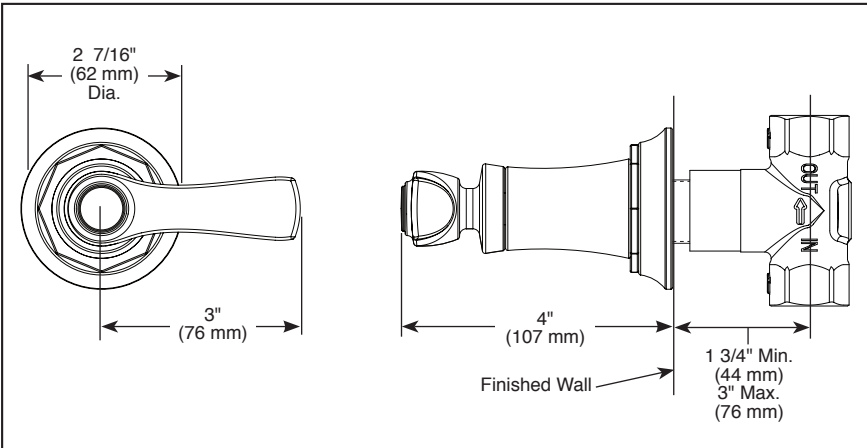

▲ Designate proper finish suffix

BRIZO®

SENSORI®

CUSTOM SHOWER TRIM

- Rook™ Collection
- Volume Control Trim

STANDARD SPECIFICATIONS

- Must also order R35600 Rough-In
- 90° handle rotation controls volume only
- Volume control flows up to 16.2 gpm @ 60 psi
- Maximum flow 8.2 gpm @ 60 psi per volume control when paired with Sensori Thermostatic trim.
- Volume controls are required for every outlet and every set of body sprays (up to max flow)
- All parts are replaceable from the front
- Adjusts for wall thickness variations
- Recommended working pressure of 45-80 PSI
- Volume control only; must be used with temperature control device
- Rough extension kit (RP74456) available
- No extension kit required, rough accommodates up to 3 1/4" wall thickness.

WARRANTY

- Lifetime limited warranty on parts (other than electronic parts and batteries) and finishes; or, for commercial users, for 5 years from date of purchase.
- 5 year limited warranty on electronic parts (other than batteries); or, for commercial users, for 1 year from the date of purchase. No warranty is provided on batteries.

COMPLIES WITH:

- ASME A112.18.1 / CSA B125.1
- Indicates compliance to ICC/ANSI A117.1- Valve control only

Brizo Kitchen & Bath Company reserves the right (1) to make changes in specifications and materials, and (2) to change or discontinue models, both without notice or obligation. Dimensions are for reference only. See current full-line price book or www.brizo.com for finish options and product availability.