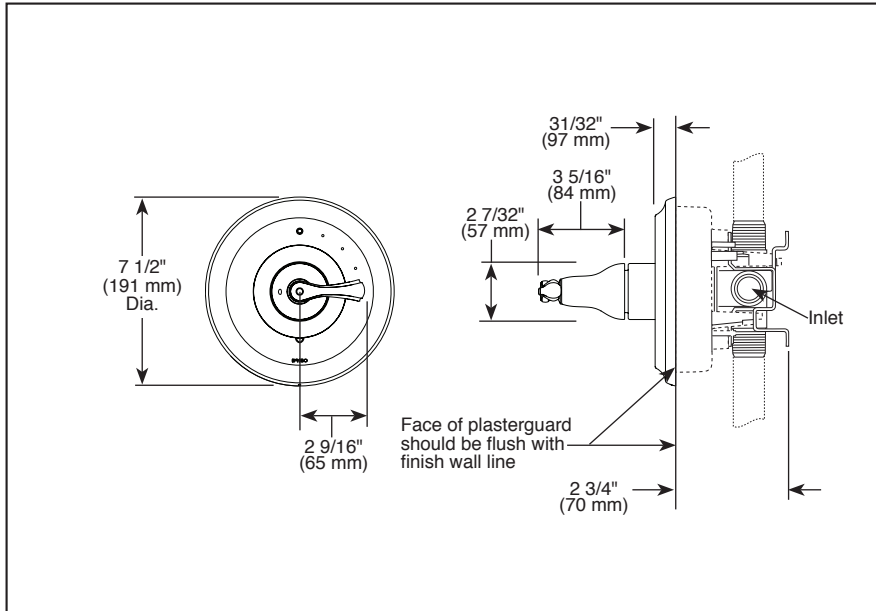

BRIZO®

PRESSURE BALANCE SHOWER TRIM

- Charlotte® Bath Collection
- Valve Only (T60P085)

STANDARD SPECIFICATIONS:

- Maintains a balanced pressure of hot and cold water even when a valve is turned on or off elsewhere in the system
- For use with MultiChoice® Universal rough valve body (R60000 Series)
- Back-to-back installation capability
- Solid brass fabricated body
- Temperature only controlled with handle
- Red/blue indicator markings
- Field adjustable to limit handle rotation into hot water zone
- 120° maximum handle rotation
- All parts replaceable from the front of the valve
- Extension kit (RP81665) extends rough installation for up to 1 3/4" (optional, not included)

Submitted Model No.: _____

Specific Features: _____

RP81665 Available Extension Kit

▲ Designate proper finish suffix

WARRANTY

- Lifetime limited warranty on parts (other than electronic parts and batteries) and finishes: or, for commercial users, for 5 years from date of purchase.
- 5 year limited warranty on electronic parts (other than batteries); or, for commercial users, for 1 year from the date of purchase. No warranty is provided on batteries.

COMPLIES WITH:

1. ASME A112.18.1 / CSA B125.1
   - ASSE 1016
2. ♿ Indicates compliance to ICC/ANSI A117.1 - Valve control only