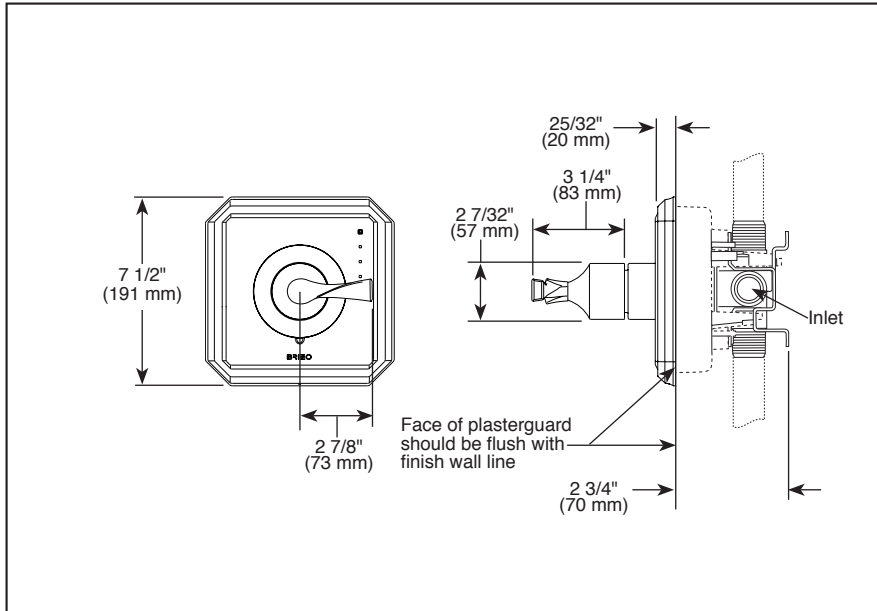

BRIZO®

PRESSURE BALANCE SHOWER TRIM

- Virage® Bath Collection
- Valve Only (T60P030)

STANDARD SPECIFICATIONS:

- Maintains a balanced pressure of hot and cold water even when a valve is turned on or off elsewhere in the system
- For use with MultiChoice® Universal rough valve body (R60000 Series)
- Back-to-back installation capability
- Solid brass fabricated body
- Temperature only controlled with handle
- Red/blue indicator markings
- Field adjustable to limit handle rotation into hot water zone
- 120° maximum handle rotation
- All parts replaceable from the front of the valve
- Extension kit (RP81665) extends rough installation for up to 1 3/4" (optional, not included)

Submitted Model No.: _____

Specific Features: _____

WARRANTY

- Lifetime limited warranty on parts (other than electronic parts and batteries) and finishes; or, for commercial users, for 5 years from date of purchase.
- 5 year limited warranty on electronic parts (other than batteries); or, for commercial users, for 1 year from the date of purchase. No warranty is provided on batteries.

COMPLIES WITH:

- ASME A112.18.1 / CSA B125.1
- ASSE 1016
- ♿ Indicates compliance to ICC/ANSI A117.1 - Valve control only

RP81665 Available Extension Kit

▲ Designate proper finish suffix