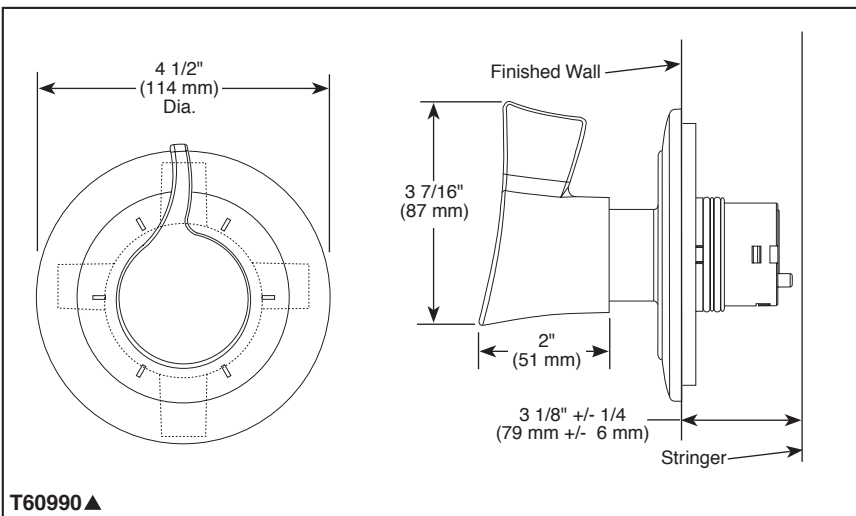

BRIZO®

CUSTOM SHOWER DIVERTER

- RSVP® Collection
- Three Function Diverter Trim (T60890)
- Six Function Diverter Trim (T60990)

Submitted Model No.: _____

Specific Features: _____

STANDARD SPECIFICATION

- Three function diverter 2 individual positions, 1 shared position.
- Six function diverter 3 individual positions, 3 shared positions.
- Must also order R60700 rough-in.
- Non shared 3 function cartridge RP72123 and 6 function cartridge RP72124 are available.