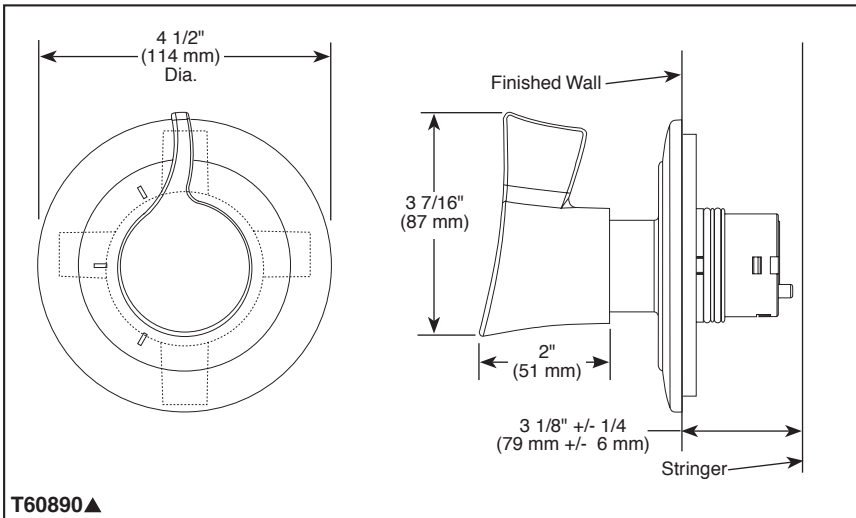

BRIZO®

CUSTOM SHOWER DIVERTER

- RSVP® Collection
- Three Function Diverter Trim (T60890)
- Six Function Diverter Trim (T60990)

Submitted Model No.: _____

Specific Features: _____

STANDARD SPECIFICATION

- Three function diverter 2 individual positions, 1 shared position.
- Six function diverter 3 individual positions, 3 shared positions.
- Must also order R60700 rough-in.
- Non shared 3 function cartridge RP72123 and 6 function cartridge RP72124 are available.