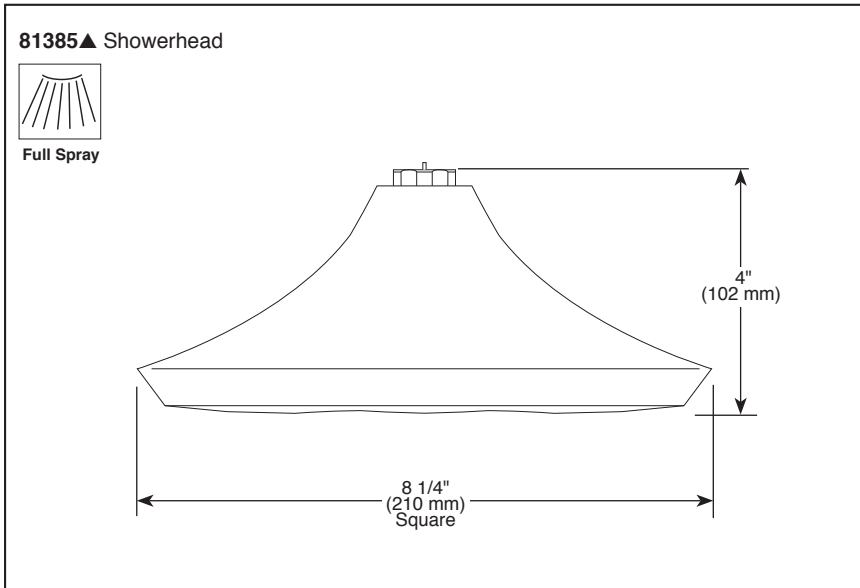

▲ Designate proper finish suffix

BRIZO®

CEILING MOUNT SHOWERHEAD

■ Charlotte® Bath Collection

FEATURES:

- H₂O Kinetic Technology® single function showerhead

STANDARD SPECIFICATIONS:

- Max. 2.50 gpm @ 80 PSI, 9.50 L/min @ 550 kPa
- Finished sprayface matches shell finish
- Showerhead is intended for overhead raincan orientation only. Ball connector rotates and pivots.

WARRANTY

- Lifetime limited warranty on parts (other than electronic parts and batteries) and finishes; or, for commercial users, for 5 years from date of purchase.
- 5 year limited warranty on electronic parts (other than batteries); or, for commercial users, for 1 year from the date of purchase. No warranty is provided on batteries.

COMPLIES WITH:

- ASME A112.18.1 / CSA B125.1