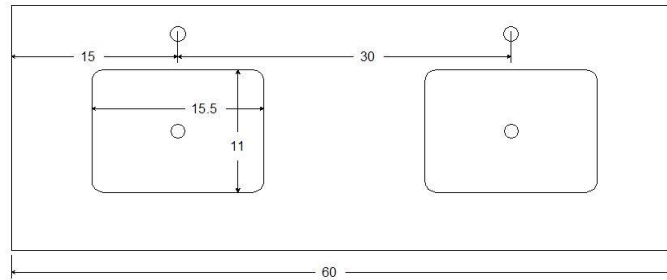

TERRA 60" Vanity

Designed By: Bemma Design Lab

Model : VT-TR60

Features

2 soft-close large drawers/2 interior drawers soft-close
Single hole faucet drilling
BLUM ¾ extension Under-mount drawer Glides with soft-close
Solid wood /engineered wood construction
Plated Stainless Steel base with wood shelf
Sherwin-Williams 5 step finish resists moisture and scratches

Fully finished interiors
Solid Wood drawers with Dovetail Joints
Base, glazed ceramic sink and top come fully assembled in one box
Backsplash not included

All BEMMA bath cabinets are made of solid hardwood and engineered wood, and meet strict CARB-2 Standards
Ceramic sinks are cUPC certified

Available Base Finish:

Walnut finish veneer(E24) Satin Brass trim
Walnut finish veneer (E24) Black Matte trim
Greywash veneer (E85) Brushed Nickel trim

Available Countertops:

Italian Carrara Marble (M03O-3)
White Granite/Engineered Stone (C03O-3)

TOP