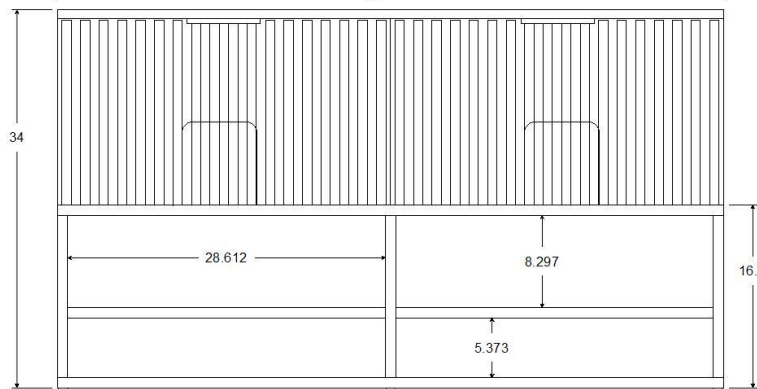

TERRA 60" Vanity

Designed By: Bemma Design Lab

Model : VT-TR60

Features

2 soft-close large drawers/2 interior drawers soft-close
Single hole faucet drilling
BLUM ¾ extension Under-mount drawer Glides with soft-close
Solid wood /engineered wood construction
Plated Stainless Steel base with wood shelf
Sherwin-Williams 5 step finish resists moisture and scratches

Fully finished interiors
Solid Wood drawers with Dovetail Joints
Base, glazed ceramic sink and top come fully assembled in one box
Backsplash not included

All BEMMA bath cabinets are made of solid hardwood and engineered wood, and meet strict CARB-2 Standards
Ceramic sinks are cUPC certified

Available Base Finish:

Walnut finish veneer(E24) Satin Brass trim
Walnut finish veneer (E24) Black Matte trim
Greywash veneer (E85) Brushed Nickel trim

Available Countertops:

Italian Carrara Marble (M03O-3)
White Granite/Engineered Stone (C03O-3)

TOP

FRONT

SIDE