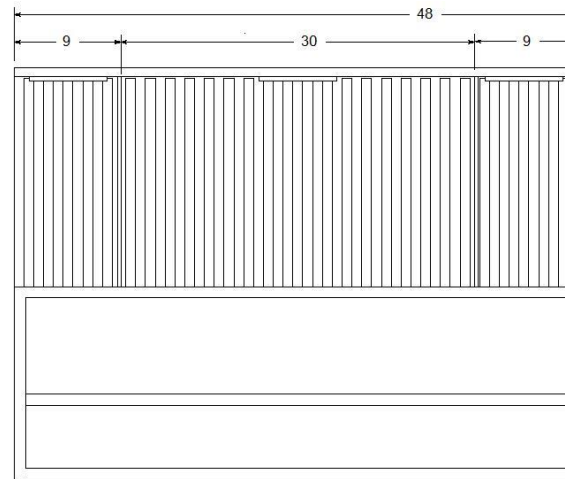

### Available Countertops:

Italian Carrara Marble (M03O-3)  
White Granite/Engineered Stone (C03O-3)

TOP

FRONT

SIDE