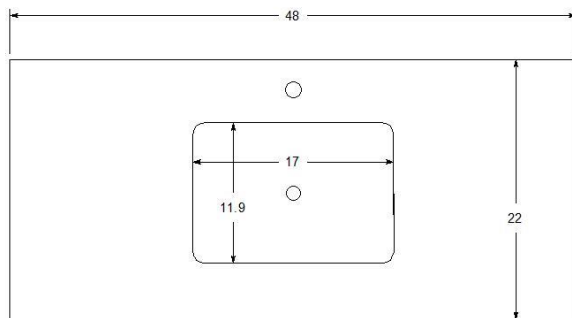

TERRA 48" Vanity

Designed By: Bemma Design Lab

Model : VT-TR48

Features 3 soft-close large drawers/3 interior drawers soft-close
Single hole faucet drilling
BLUM ¾ extension Under-mount drawer Glides with soft-close
Solid wood /engineered wood construction
Plated Stainless Steel base with wood shelf
Sherwin-Williams 5 step finish resists moisture and scratches

Fully finished interiors
Solid Wood drawers with Dovetail Joints
Base, glazed ceramic sink and top come fully assembled in one box
Backsplash not included

All BEMMA bath cabinets are made of solid hardwood and engineered wood, and meet strict CARB-2 Standards

Available Base Finish:

Walnut finish veneer(E24) Satin Brass trim
Walnut finish veneer (E24) Black Matte trim
Greywash veneer (E85) Brushed Nickel trim

Available Countertops:

Italian Carrara Marble (M03O-3)
White Granite/Engineered Stone (C03O-3)

TOP