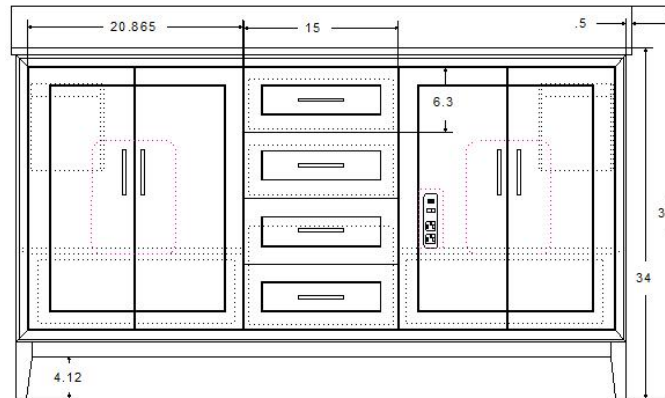

GRACIE 60" Vanity-Double Sink

Designed By: Bemma Design Lab

Model : V-GR60DFM

Features

- 2-undermount ceramic sinks- 8" 3 hole drilling
- 4 soft-close doors w/ interior pullout storage
- Integrated GFCI power source w/ USB port
- Under-mount drawer Glides with soft-close
- Sherwin Williams 5 step finish resists moisture and scratches

- Fully finished interiors
- Solid Wood drawers with Dovetail Joints
- Plated Stainless Steel base w/ tapered leg
- Base, ceramic sinks and top come fully assembled in one box
- Backsplash included
- Finished plywood back panel cutout to accept plumbing

All BEMMA bath cabinets are made of solid hardwood and engineered wood, and meet strict CARB-P2 Standards
Ceramic sinks are cUPC certified

Available Base Finish:

- Pacific Blue with Brass trim(02BS)
- Satin White with Brass trim (03BS)
- Midnight Black with Brass trim(04BS)

Available Countertops:

- Italian Carrara Marble (MO3S-3)
- White Granite/Engineered Stone (CO3S-3)

TOP

FRONT

SIDE