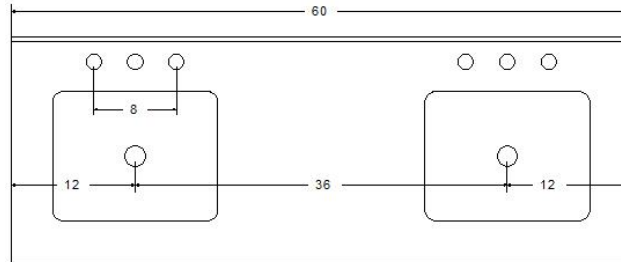

GRACIE 60" Vanity-Double Sink

Designed By: Bemma Design Lab

Model : V-GR60DFM

Features

- 2-undermount ceramic sinks- 8" 3 hole drilling
- 4 soft-close doors w/ interior pullout storage
- Integrated GFCI power source w/ USB port
- Under-mount drawer Glides with soft-close
- Sherwin Williams 5 step finish resists moisture and scratches

- Fully finished interiors
- Solid Wood drawers with Dovetail Joints
- Plated Stainless Steel base w/ tapered leg
- Base, ceramic sinks and top come fully assembled in one box
- Backsplash included
- Finished plywood back panel cutout to accept plumbing

All BEMMA bath cabinets are made of solid hardwood and engineered wood, and meet strict CARB-P2 Standards
Ceramic sinks are cUPC certified

Available Base Finish:

- Pacific Blue with Brass trim(02BS)
- Satin White with Brass trim (03BS)
- Midnight Black with Brass trim(04BS)

Available Countertops:

- Italian Carrara Marble (MO3S-3)
- White Granite/Engineered Stone (CO3S-3)

TOP