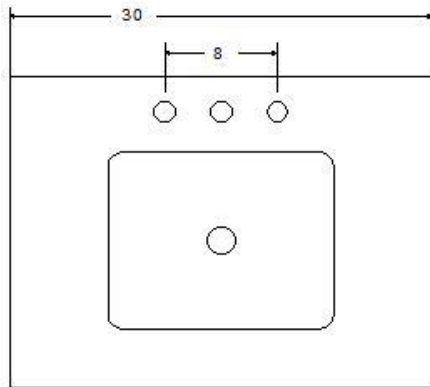

GRACIE 30" Vanity

Designed By: Bemma Design Lab

Model : V-GR30SFM

Features

Undermount ceramic sink- 8" - 3 hole drilling
2 soft-close doors w/ cubby
interior pullout storage drawer w/ fixed shelf
Under-mount drawer Glides with soft-close
Sherwin-Williams 5 step finish resists moisture and scratches

Fully finished interiors
Solid Wood drawers with Dovetail Joints
Finished Steel Base with tapered legs.
Base, glazed ceramic sink and top come fully assembled in one box
Backsplash included
Back panel cutout to accept plumbing

All BEMMA bath cabinets are made of solid hardwood and engineered wood, and meet strict CARB-2 Standards
Ceramic sink is cUPC certified

Available Base Finish:

Pacific Blue with Brass trim(02BS)
Satin White with Brass trim (03BS)
Midnight Black with Brass trim(04BS)

Available Countertops:

Italian Carrara Marble (M03S-3)
White Granite/Engineered Stone (C03S-3)

TOP