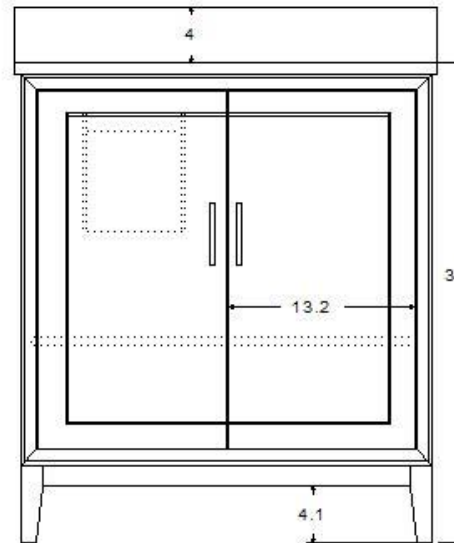

GRACIE 30" Vanity

Designed By: Bemma Design Lab

Model : V-GR30SFM

Features

Undermount ceramic sink- 8" - 3 hole drilling
2 soft-close doors w/ cubby
interior pullout storage drawer w/ fixed shelf
Under-mount drawer Glides with soft-close
Sherwin-Williams 5 step finish resists moisture and scratches

Fully finished interiors
Solid Wood drawers with Dovetail Joints
Finished Steel Base with tapered legs.
Base, glazed ceramic sink and top come fully assembled in one box
Backsplash included
Back panel cutout to accept plumbing

All BEMMA bath cabinets are made of solid hardwood and engineered wood, and meet strict CARB-2 Standards
Ceramic sink is cUPC certified

Available Base Finish:

Pacific Blue with Brass trim(02BS)
Satin White with Brass trim (03BS)
Midnight Black with Brass trim(04BS)

Available Countertops:

Italian Carrara Marble (M03S-3)
White Granite/Engineered Stone (C03S-3)

TOP

FRONT