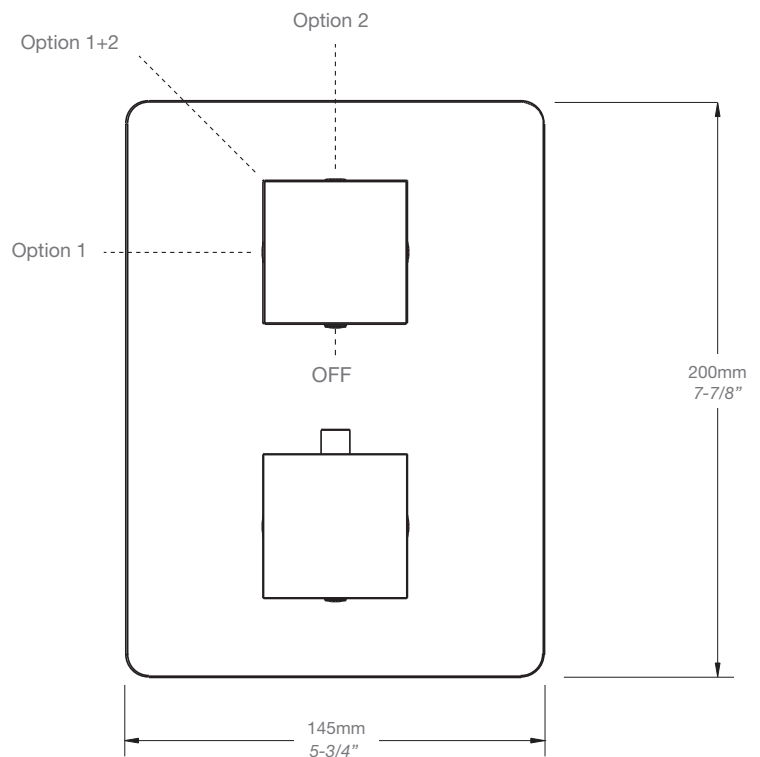

Inclus / Included

RVA-9520-00-B

T95-9520-00-xx

STYLE × FONCTION

Description

- Tête de douche carrée 16" anti-calcaire
- Tête mince en acier inoxydable poli
- Square 16" anti-limestone shower head
- Polished stainless steel thin shower head