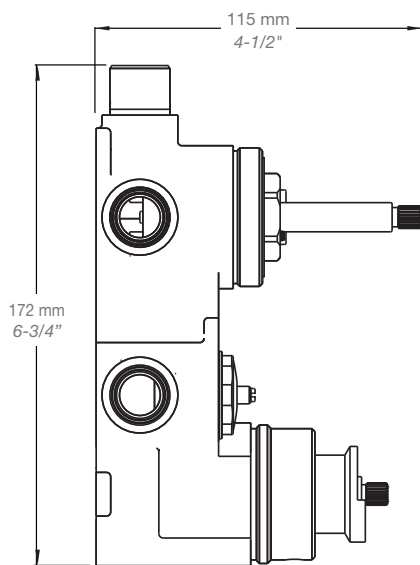

Inclus / Included

RVA-9520-00-B

T95-9520-00-xx

STYLE × FONCTION

Description

- Tête de douche carrée 16" anti-calcaire
- Tête mince en acier inoxydable poli
- Square 16" anti-limestone shower head
- Polished stainless steel thin shower head