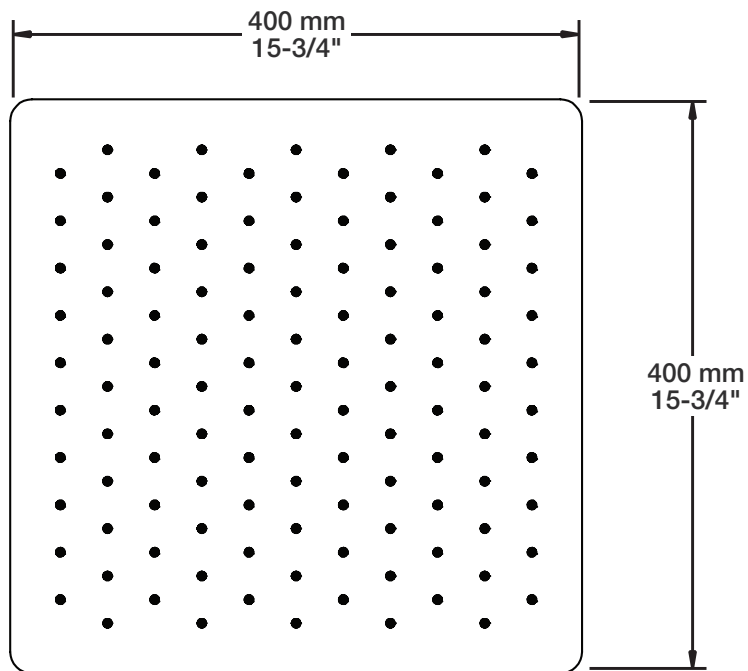

STYLE × FONCTION

Description

- Tête de douche carrée 16" anti-calcaire
- Tête mince en acier inoxydable poli
- Square 16" anti-limestone shower head
- Polished stainless steel thin shower head

Finis disponibles / Available finishes

- CC: Chrome / Chrome

Débit / Flow rate (pour option écologiques / for eco friendly options)

TET-1614-01-xx	TET-1614-01-xx-175
- 7,6 l/min - 60 psi - 2.00 gpm - 60 psi	- 6,6 l/min - 60 psi - 1.75 gpm - 60 psi