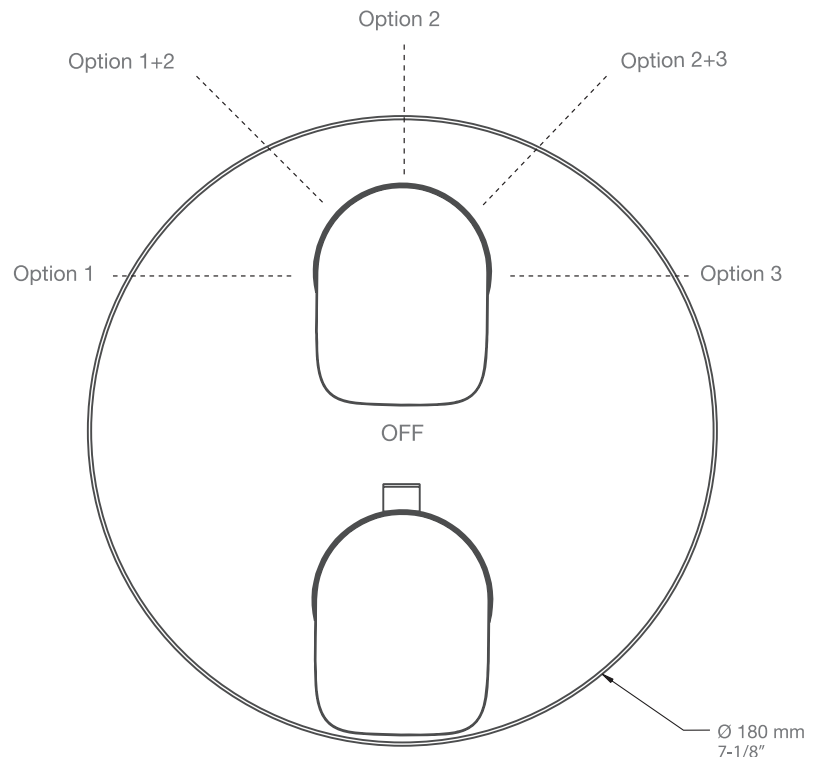

T45-9530-00-xx