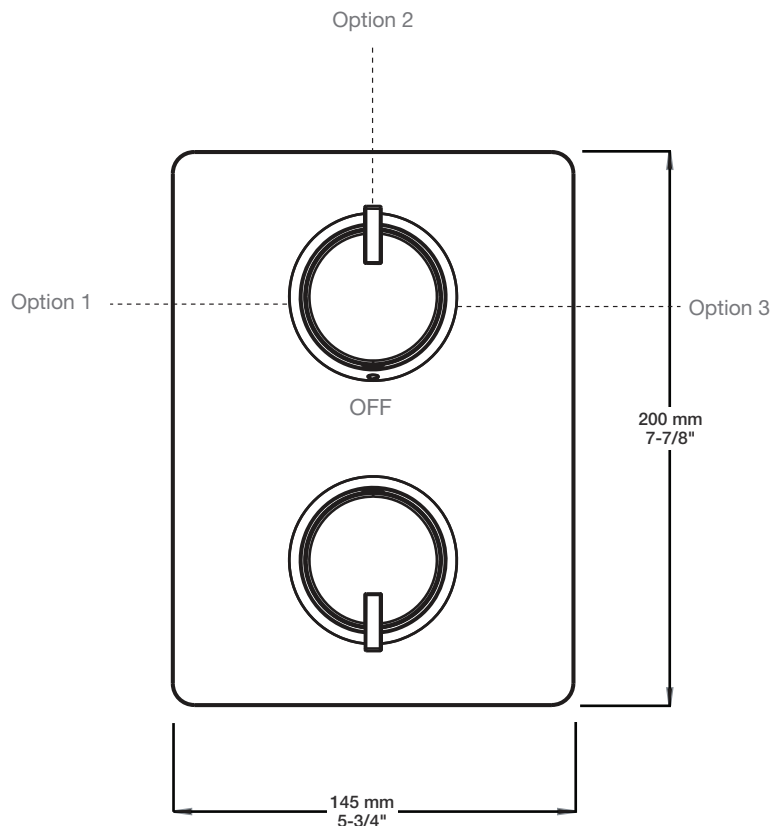

T51-9530-00-xx