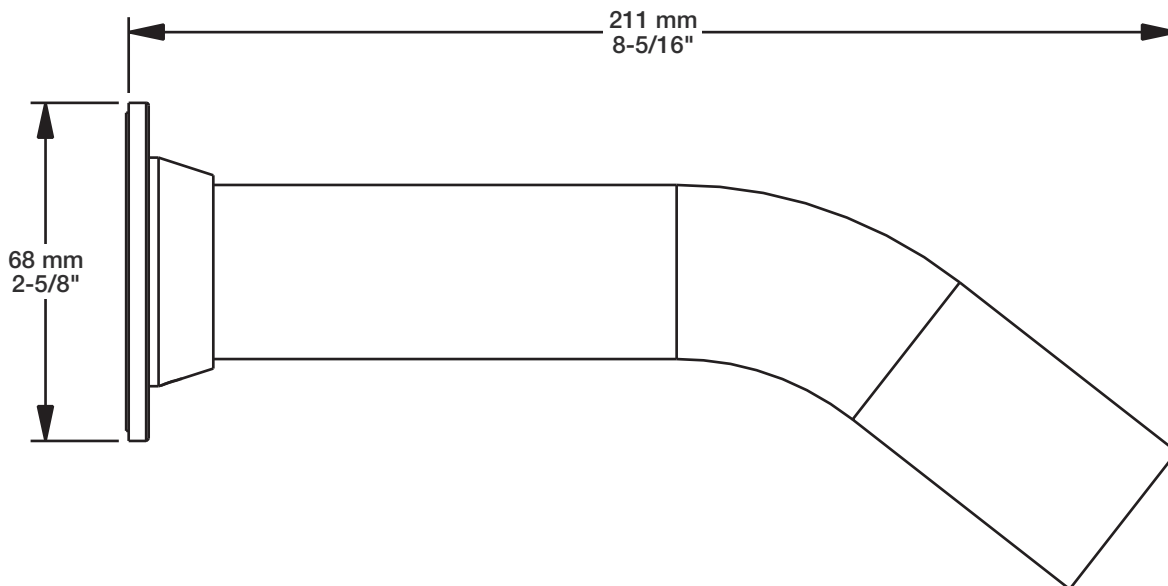

BARiL

Fiche Technique / Spec Sheet

BEC-0520-51-xx

STYLE × FONCTION

Description

- Bec de bain MA sans inverseur
- Installation "slip-on"
- *MA tub spout without diverter*
- *"Slip-on" installation*

Finis disponibles / Available finishes

- CC: Chrome / *Chrome*
- NN: Nickel brossé / *Brushed Nickel*
- KK: Noir mat / *Matte Black*
- **: Fini spécial / *Special finish*
- GG: Or / *Gold*
- CF: Chrome fumé / *Smokey Chrome*

Perçage pour l'installation
Hole size for installation

Min: Ø 20mm (3/4")

Max: Ø 35mm (1-3/8")