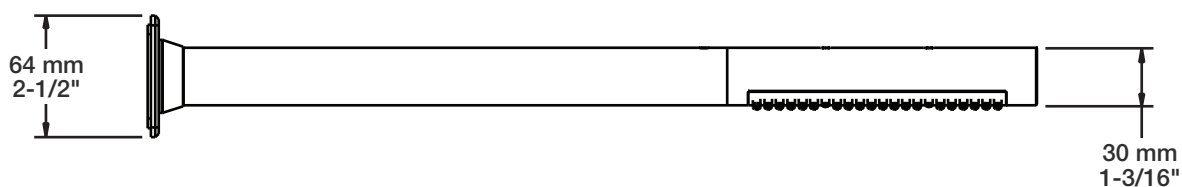

BARiL

Fiche Technique / Spec Sheet

TET-3018-01-xx-175

STYLE × FONCTION

Description

- Tête de douche 3 tiges orientables en laiton
- Plaque murale incluse
- Brass orientable 3 stems shower head
- Wall plate included

Débit / Flow rate

- 6,6 l/min - 80 psi
- 1.75 gpm - 80 psi

Finis disponibles / Available finishes

- CC: Chrome / Chrome
- CF: Chrome fumé / Smokey Chrome
- NN: Nickel brossé / Brushed Nickel
- GG: Or / Gold
- **: Fini spécial / Special finish