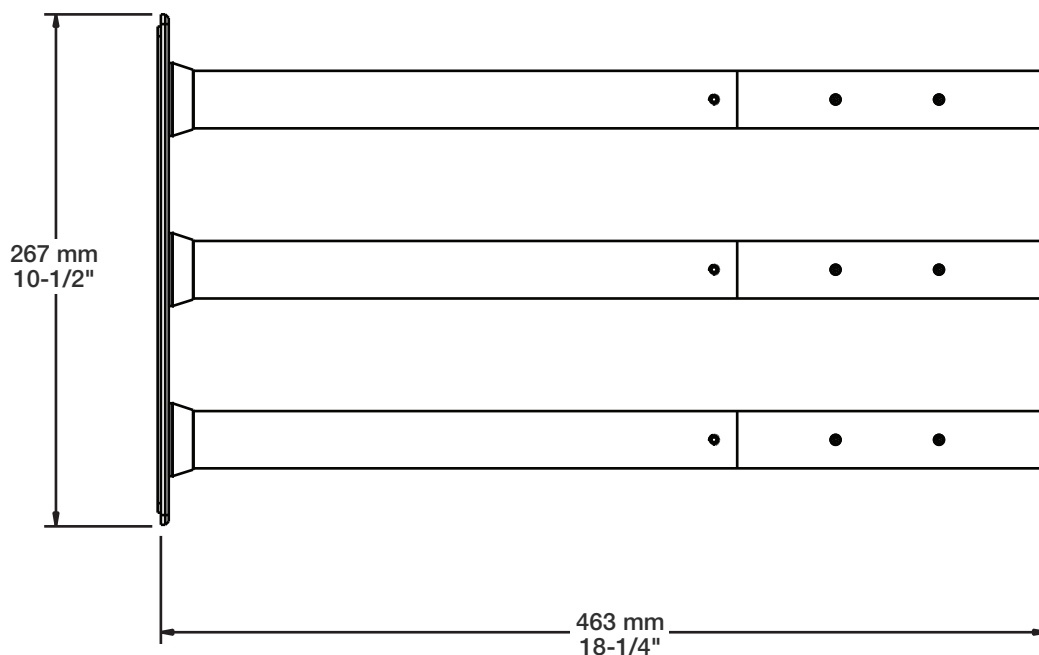

BARiL

Fiche Technique / Spec Sheet

TET-3018-01-xx-175

STYLE × FONCTION

Description

- Tête de douche 3 tiges orientables en laiton
- Plaque murale incluse
- Brass orientable 3 stems shower head
- Wall plate included

Débit / Flow rate

- 6,6 l/min - 80 psi
- 1.75 gpm - 80 psi

Finis disponibles / Available finishes

- CC: Chrome / Chrome
- CF: Chrome fumé / Smokey Chrome
- NN: Nickel brossé / Brushed Nickel
- GG: Or / Gold
- **: Fini spécial / Special finish