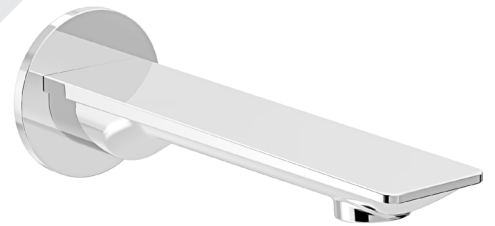

BARiL

Fiche Technique / Spec Sheet

BEC-0520-46-xx

STYLE × FONCTION

Description

- Bec de bain Profile sans inverseur
- "Slip-on" installation
- Profile tub spout without diverter
- "Slip-on" installation

Finis disponibles / Available finishes

- CC: Chrome / *Chrome*
- NN: Nickel brossé / *Brushed Nickel*
- KK: Noir mat / *Matte Black*
- **: Fini spécial / *Special finish*
- GG: Or / *Gold*

Perçage pour l'installation
Hole size for installation

Min: Ø 20mm (3/4")
Max: Ø 35mm (1-3/8")