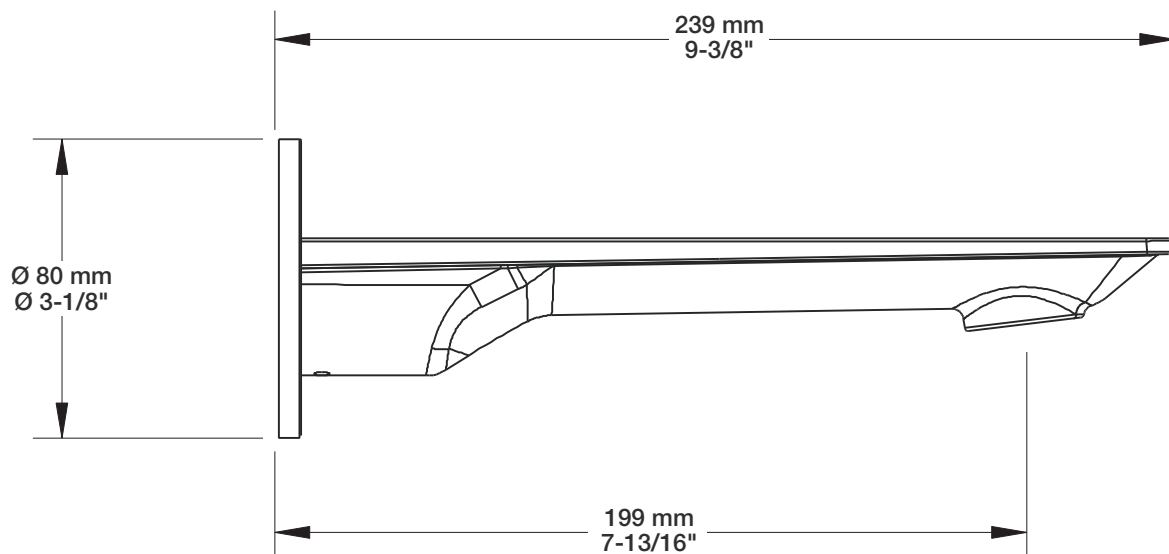

BARiL

Fiche Technique / Spec Sheet

BEC-0520-46-xx

STYLE × FONCTION

Description

- Bec de bain Profile sans inverseur
- "Slip-on" installation
- Profile tub spout without diverter
- "Slip-on" installation

Finis disponibles / Available finishes

- CC: Chrome / *Chrome*
- NN: Nickel brossé / *Brushed Nickel*
- KK: Noir mat / *Matte Black*
- **: Fini spécial / *Special finish*
- GG: Or / *Gold*

Perçage pour l'installation
Hole size for installation

Min: Ø 20mm (3/4")
Max: Ø 35mm (1-3/8")