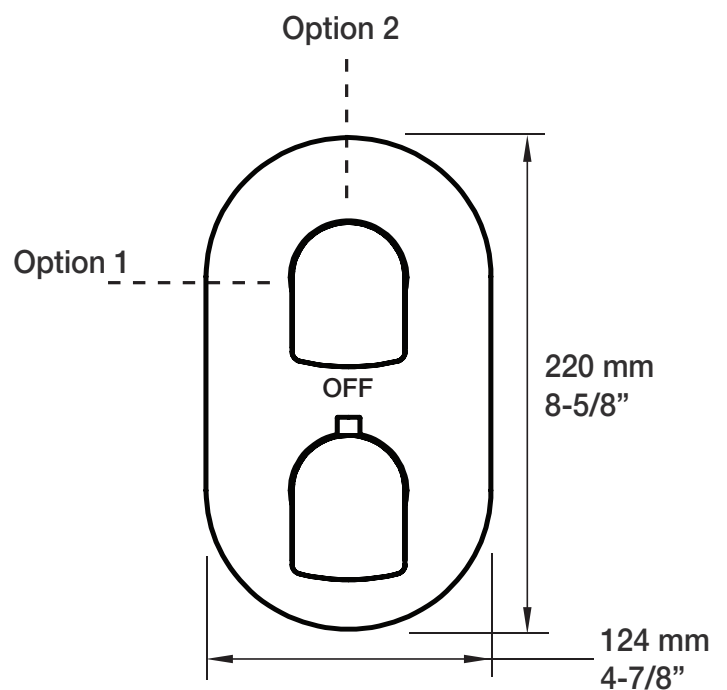

T56-9520-00-xx