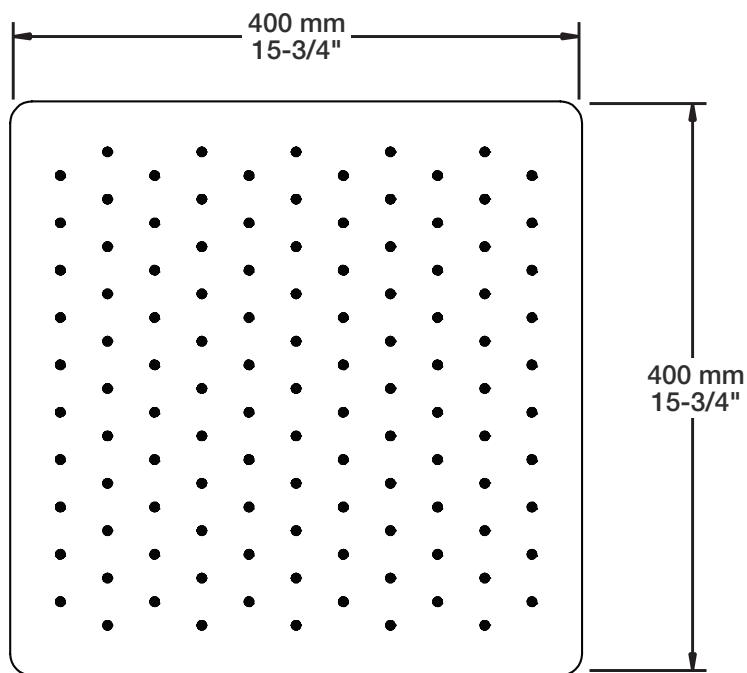

BARiL

Fiche Technique / Spec Sheet

TET-1614-91-xx-175

STYLE × FONCTION

Description

- Tête de douche encastrée carrée 16" anti-calcaire
- Tête mince en acier inoxydable poli
- Square 16" anti-limestone built-in shower head
- Polished stainless steel thin shower head

Finis disponibles / Available finishes

- CC: Chrome / Chrome

Débit / Flow rate

- 6,6 l/min - 80 psi
- 1.75 gpm - 80 psi