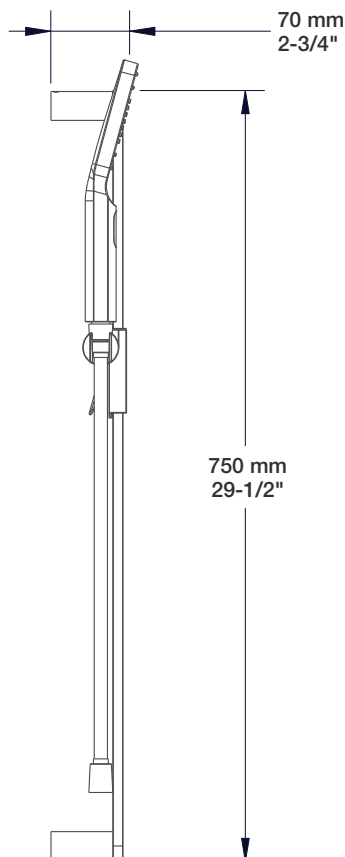

BARiL

Fiche Technique / Spec Sheet

DGL-3080-83-xx-175

STYLE × FONCTION

Description

- Douche à glissière Accent 3 jets
- Mécanisme 3 jets : pluie, brume et mélange des deux
- Accent 3-spray sliding shower bar
- 3-spray mechanism: rain, mist and mix of the two

Finis disponibles / Available finishes

- CC: Chrome / *Chrome*
- NN: Nickel brossé / *Brushed Nickel*
- KK: Noir mat / *Matte Black*
- **: Fini spécial / *Special finish*
- GG: Or / *Gold*

Débit / Flow rate

- 6,6 l/min - 80 psi
- 1.75 gpm - 80 psi