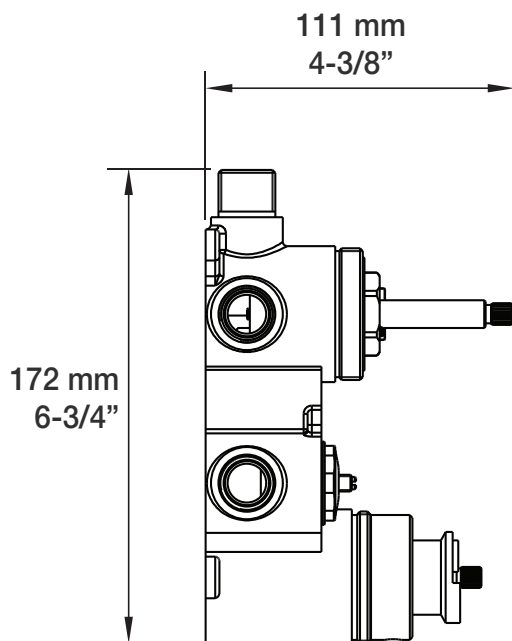

BARiL

Fiche Technique / Spec Sheet

B56-9520-00-xx-NS

STYLE × FONCTION

Description

- Valve de douche thermostatique pression équilibrée avec dérivateur 2 voies
- 1 accessoire fonctionne à la fois
- *Thermostatic pressure balanced shower control valve with 2-way diverter*
- *1 accessory works at a time*

Débit / Flow rate

- 32 l/min - 60 psi
- 8.5 gpm - 60 psi

Cartouche / Cartridge

1. Cartouche TP / TP cartridge: Cartouche dérivatrice / Diverter cartridge:
2. CAR-2661-00
   - CAR-9520-02-NS

Finis disponibles / Available finishes

- CC: Chrome / Chrome
- CB: Chrome blanc / Chrome white
- CF: Chrome fumé / Smokey Chrome

RVA-9520-00-NS-B