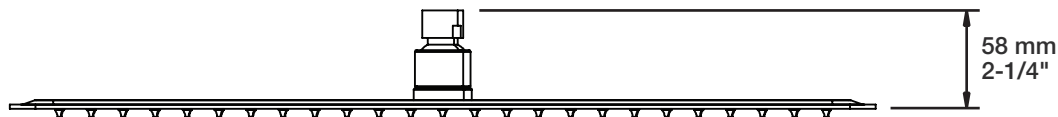

BARiL

Fiche Technique / Spec Sheet

TET-2012-01-xx-175

STYLE × FONCTION

Description

- Tête de douche rectangulaire 20" x 12" anti-calcaire
- Tête mince en acier inoxydable poli
- Rectangular 20" x 12" anti-limestone shower head
- Polished stainless steel thin shower head

Finis disponibles / Available finishes

- CC: Chrome / Chrome

Débit / Flow rate

- 6,6 l/min - 80 psi
- 1.75 gpm - 80 psi