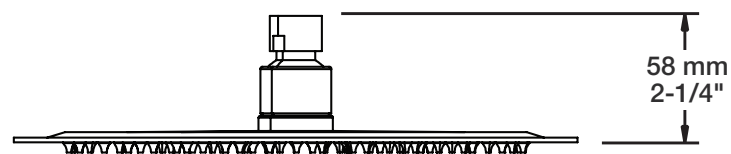

BARiL

Fiche Technique / Spec Sheet

TET-1013-01-xx-175

STYLE × FONCTION

Description

- Tête de douche carrée 10" anti-calcaire
- Tête mince en acier inoxydable poli
- Square 10" anti-limestone shower head
- Polished stainless steel thin shower head

Finis disponibles / Available finishes

- CC: Chrome / Chrome

Débit / Flow rate

- 6,6 l/min - 80 psi
- 1.75 gpm - 80 psi