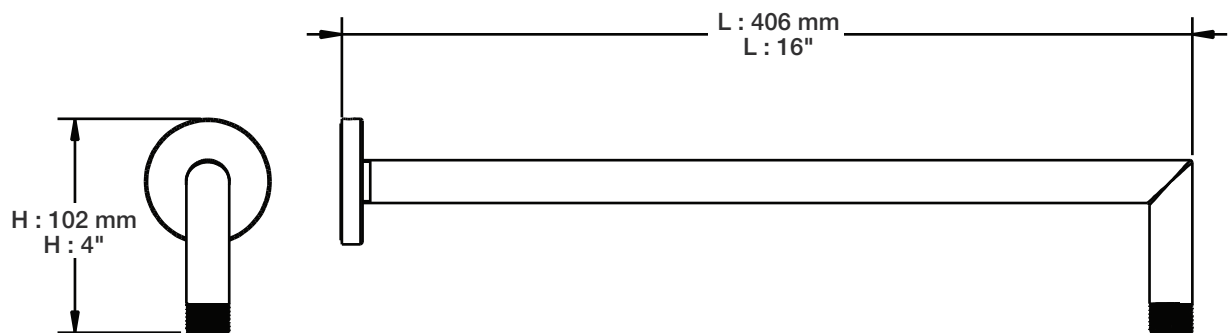

BARiL

STYLE × FONCTION

Fiche Technique / Spec Sheet

BRA-1612-66-xx

Description

- Bras de douche 16" avec rosace
- 16" shower arm with flange

Finis disponibles / Available finishes

- CC: Chrome / *Chrome*
- NN: Nickel / *Nickel*
- GG: Or / *Gold*
- **: Fini spécial / *Special finish*