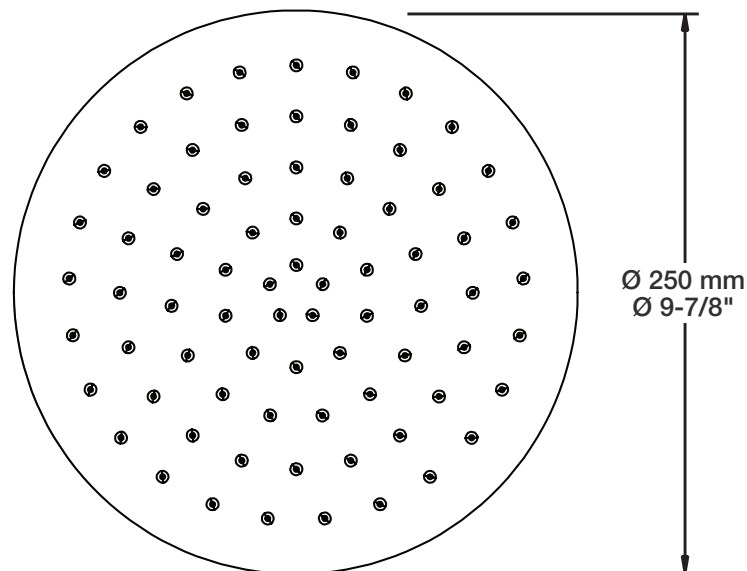

BARiL

Fiche Technique / Spec Sheet

TET-1013-01-xx-175

STYLE × FONCTION

Description

- Tête de douche carrée 10" anti-calcaire
- Tête mince en acier inoxydable poli
- Square 10" anti-limestone shower head
- Polished stainless steel thin shower head

Finis disponibles / Available finishes

- CC: Chrome / Chrome

Débit / Flow rate

- 6,6 l/min - 80 psi
- 1.75 gpm - 80 psi