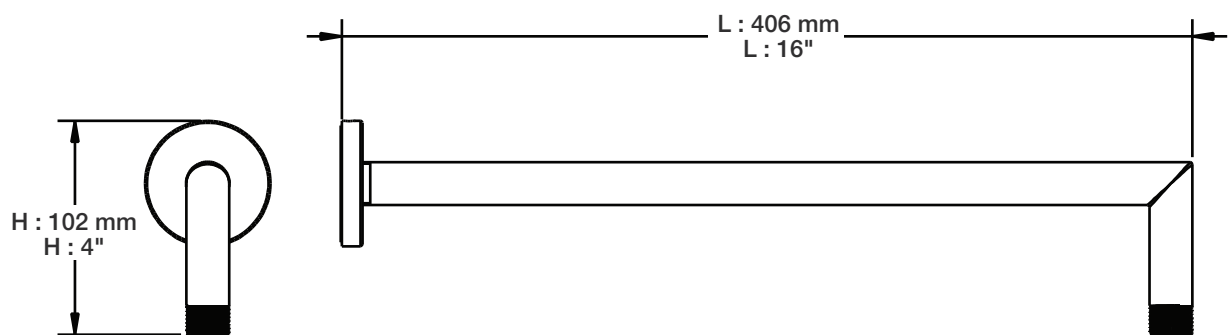

BARiL

Fiche Technique / Spec Sheet

BRA-1612-66-xx

STYLE × FONCTION

Description

- Bras de douche 16" avec rosace
- 16" shower arm with flange

Finis disponibles / Available finishes

- CC: Chrome / *Chrome*
- NN: Nickel / *Nickel*
- GG: Or / *Gold*
- **: Fini spécial / *Special finish*