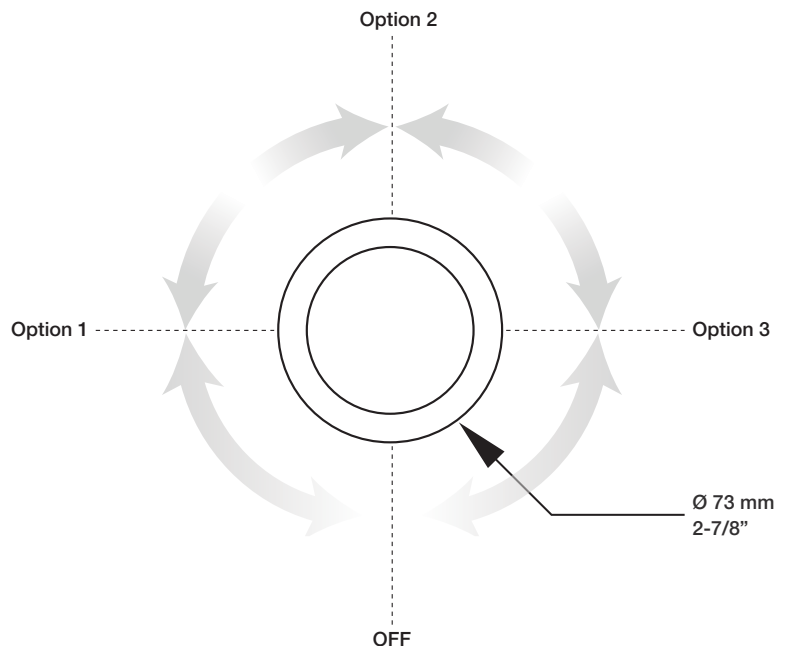

RVA-9563-00-NS-B