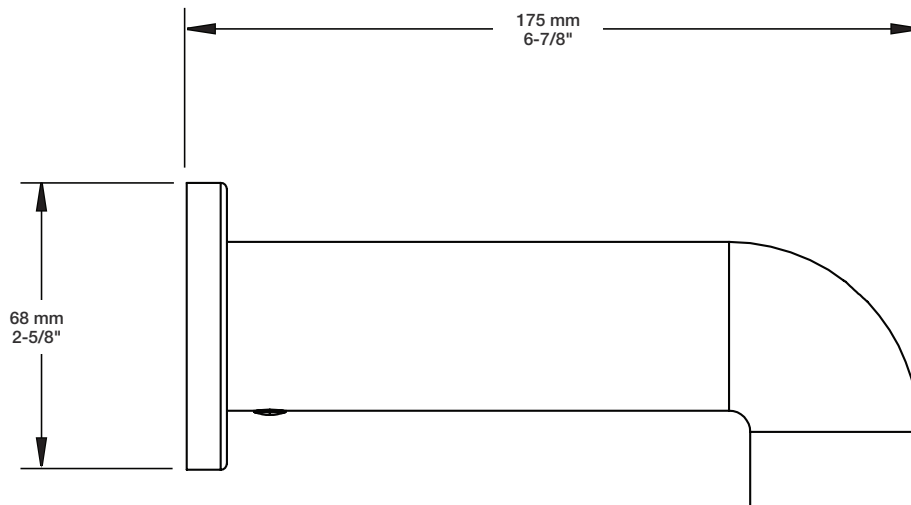

BARiL

Fiche Technique / Spec Sheet

BEC-0520-73-xx

STYLE × FONCTION

Description

- Bec de bain 7" rond sans inverseur
- Installation "slip-on"
- Round 7" tub spout without diverter
- "Slip-on" installation

Finis disponibles / Available finishes

- CC: Chrome / *Chrome*
- NN: Nickel brossé / *Brushed Nickel*
- KK: Noir mat / *Matte Black*
- **: Fini spécial / *Special finish*
- GG: Or / *Gold*

Perçage pour l'installation
Hole size for installation

Min: Ø 20mm (3/4")

Max: Ø 35mm (1-3/8")