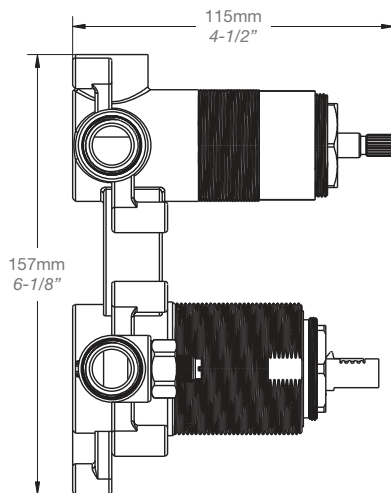

Inclus / Included

RVA-9180-00-B