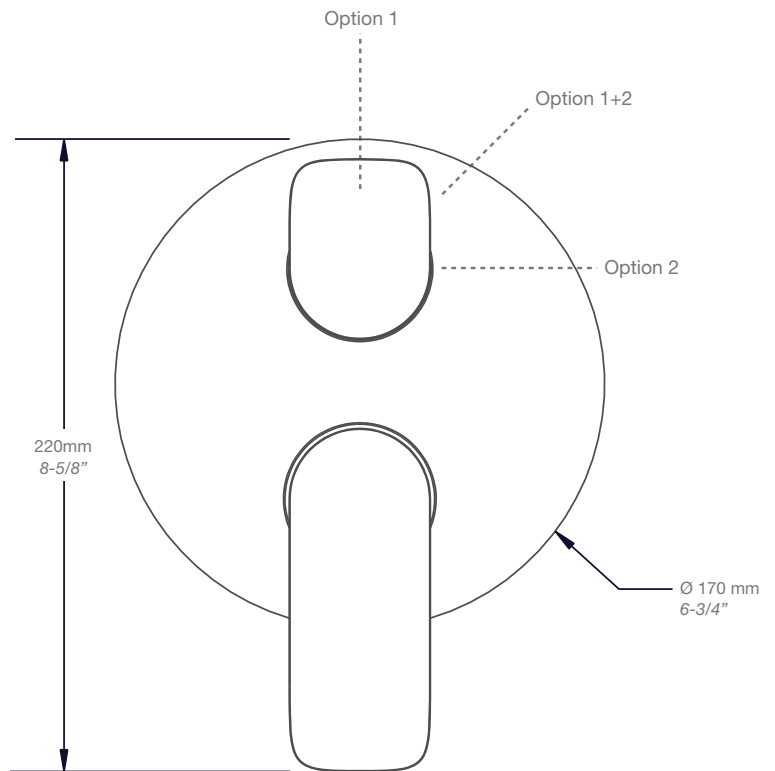

T45-9180-01-xx