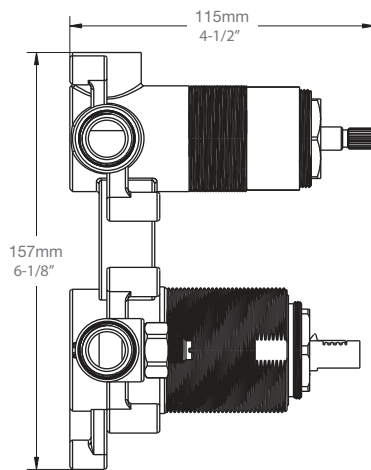

Inclus / Included

RVA-9180-00-NS-B